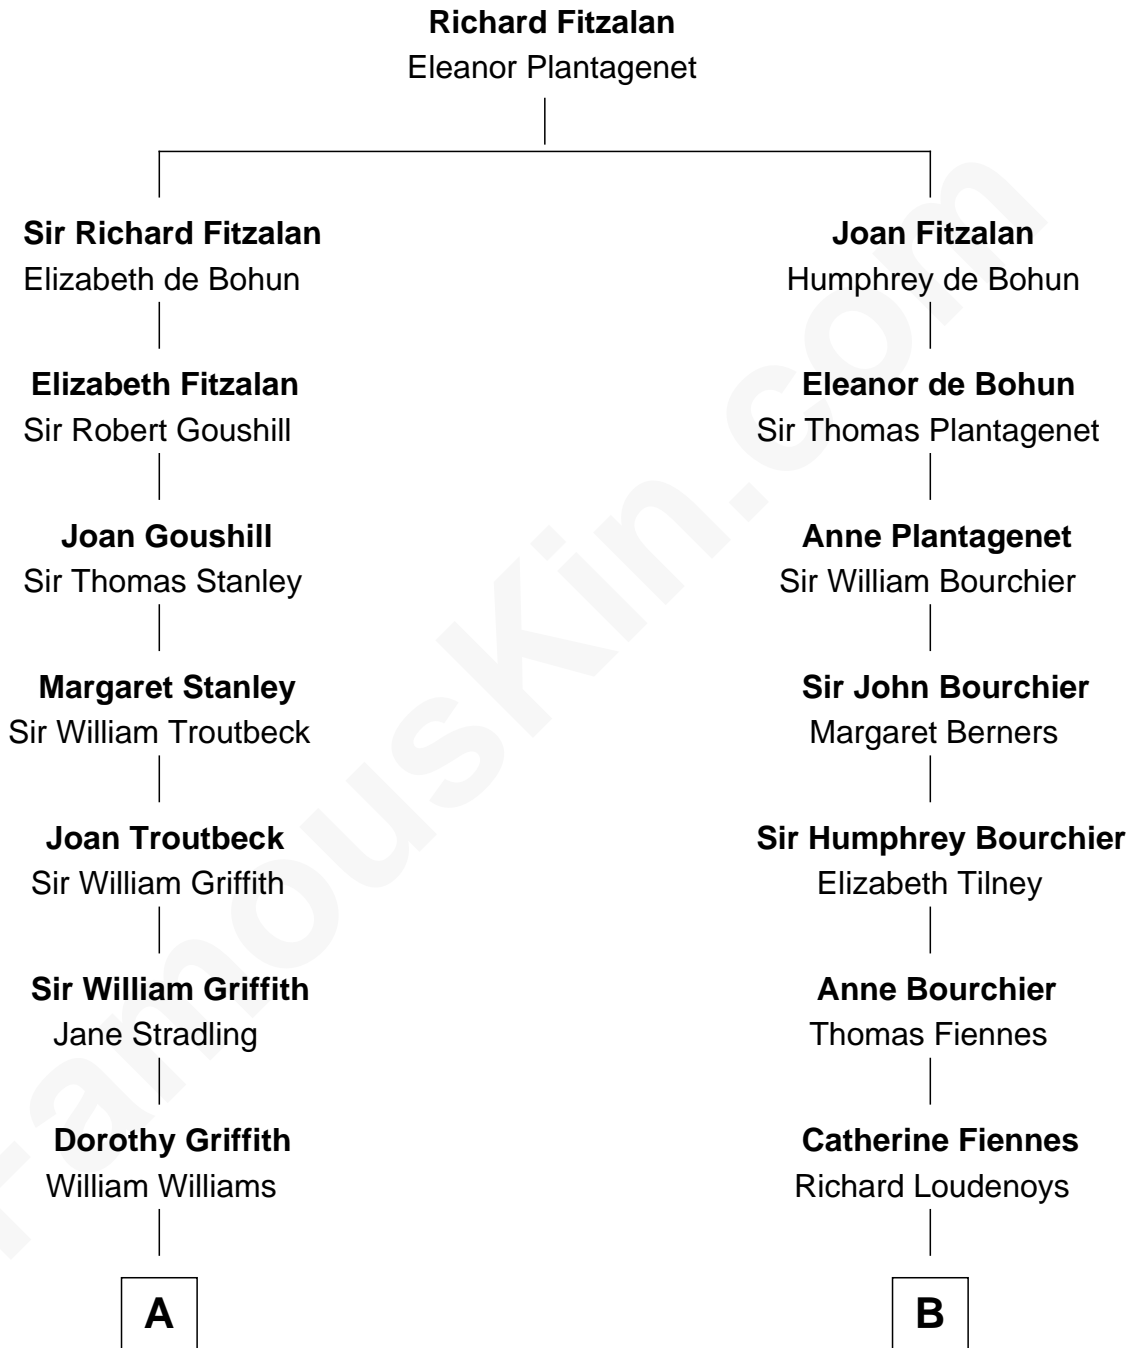

FamousKin.com
Relationship Chart of
Abigail (Smith) Adams
First Lady of President John Adams

14th cousin 7 times removed of

Anne Baxter
Movie Actress

C

Rev. David Wright

Abigail Goddard

William Carey Wright

Anna Lloyd Jones

Frank Lloyd Wright

Catherine L. Tobin

Catherine Dorothy Wright

Kenneth Stuart Baxter

Anne Baxter

Movie Actress

FamousKin.com