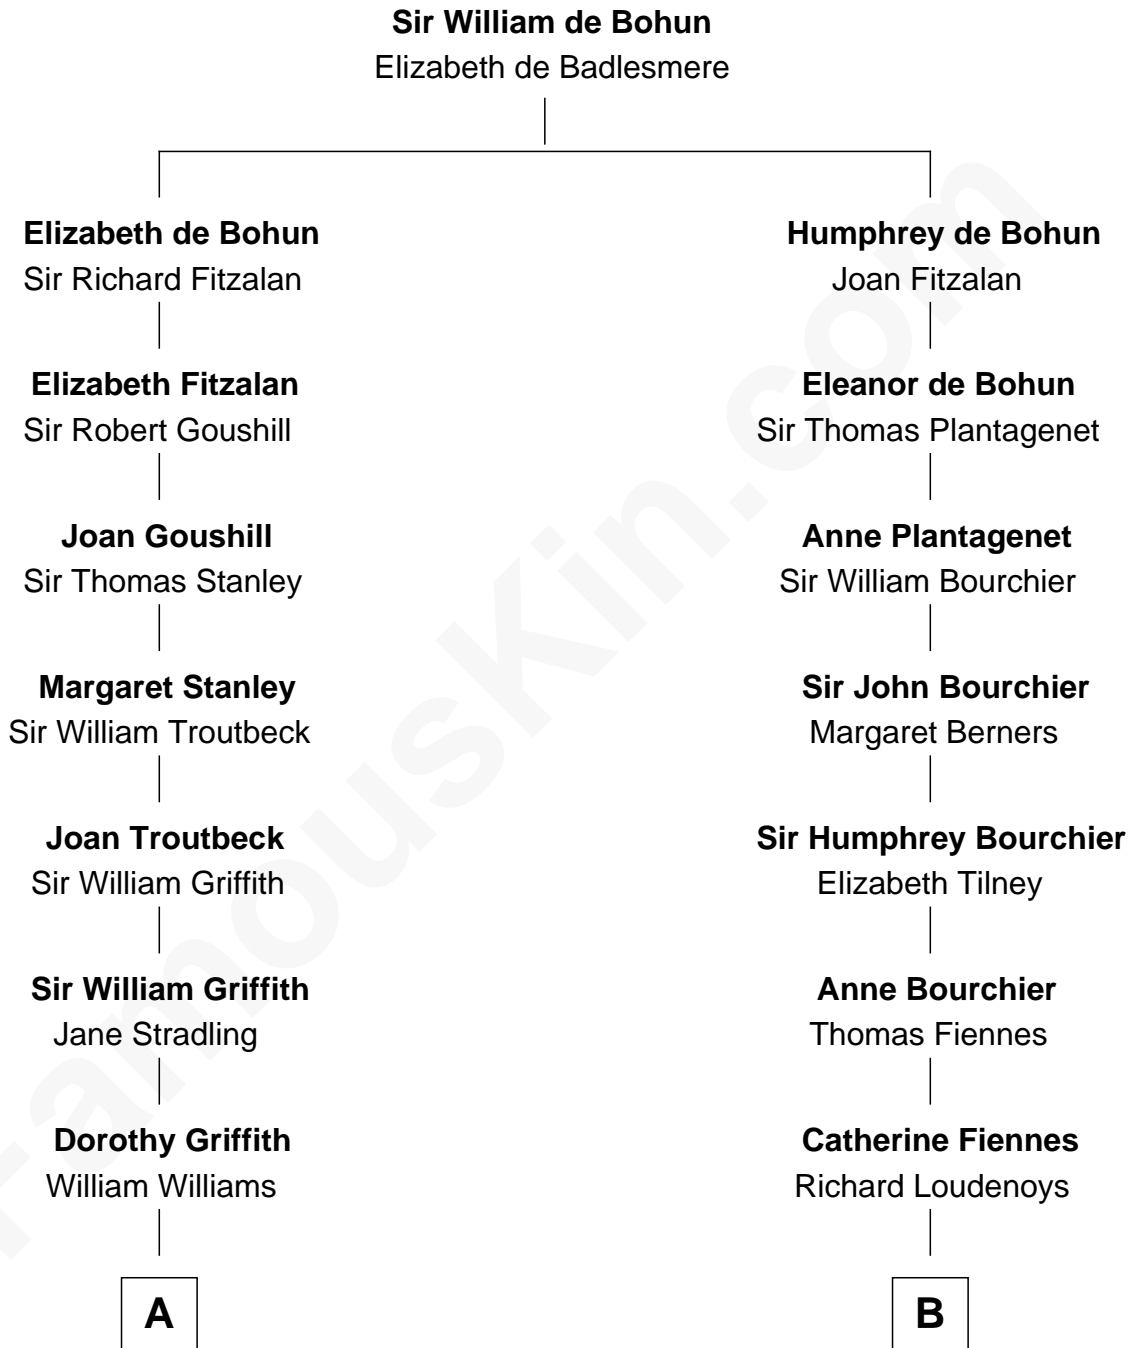

FamousKin.com

Relationship Chart of

Abigail (Smith) Adams

First Lady of President John Adams

14th cousin 7 times removed of

Anne Baxter

Movie Actress

C

Rev. David Wright

Abigail Goddard

William Carey Wright

Anna Lloyd Jones

Frank Lloyd Wright

Catherine L. Tobin

Catherine Dorothy Wright

Kenneth Stuart Baxter