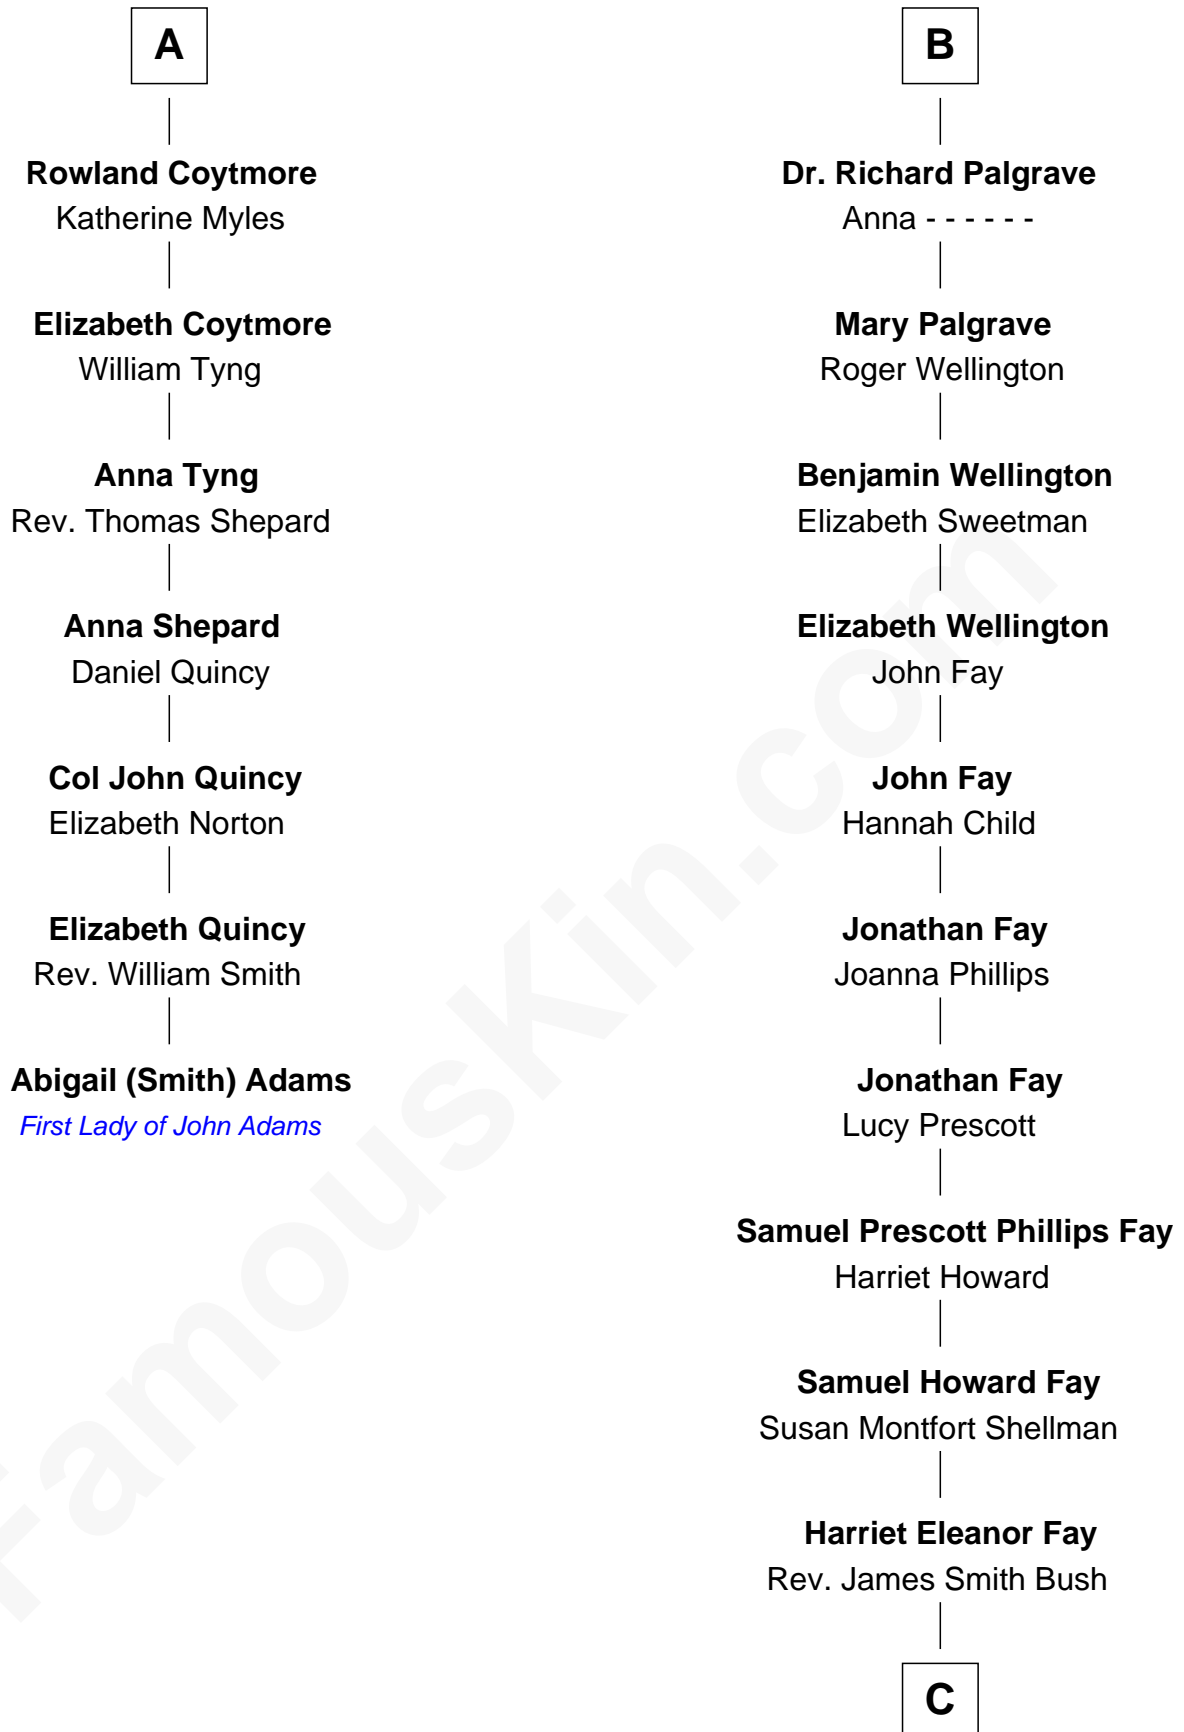

FamousKin.com

Relationship Chart of

Abigail (Smith) Adams

First Lady of President John Adams

13th cousin 6 times removed of

George H. W. Bush

41st U.S. President

Sir Richard Fitzalan

Elizabeth de Bohun

C

Samuel Prescott Bush

Flora Sheldon

Prescott Sheldon Bush

Dorothy Wear Walker

George H. W. Bush

41st U.S. President