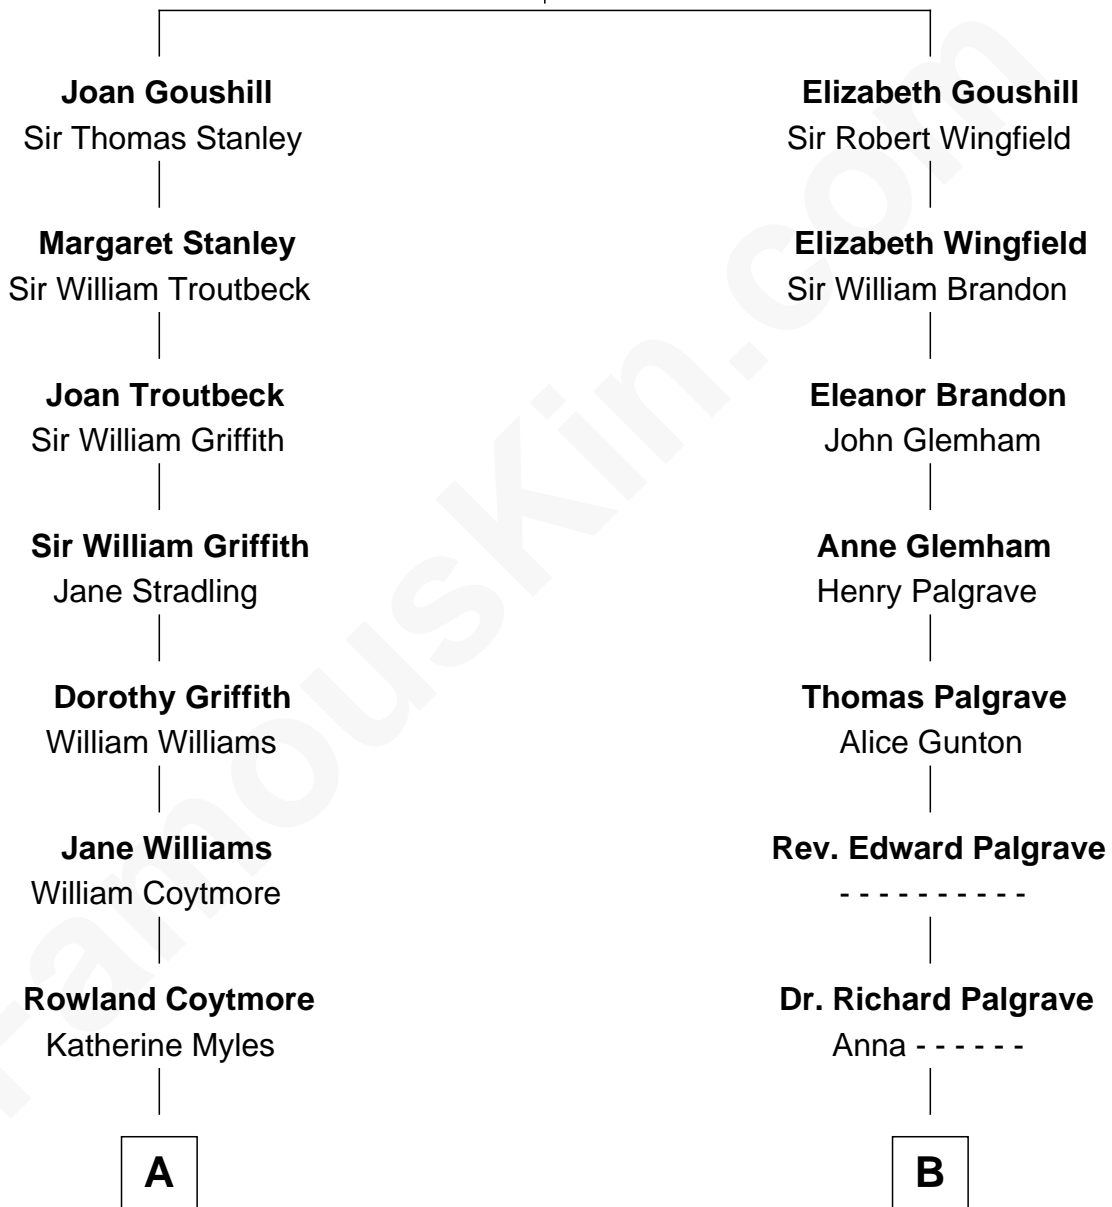

FamousKin.com

Relationship Chart of

Abigail (Smith) Adams

First Lady of President John Adams

12th cousin 6 times removed of

George H. W. Bush

41st U.S. President

Sir Robert Goushill

Elizabeth Fitzalan

C

Prescott Sheldon Bush

Dorothy Wear Walker

George H. W. Bush

41st U.S. President

FamousKin.com