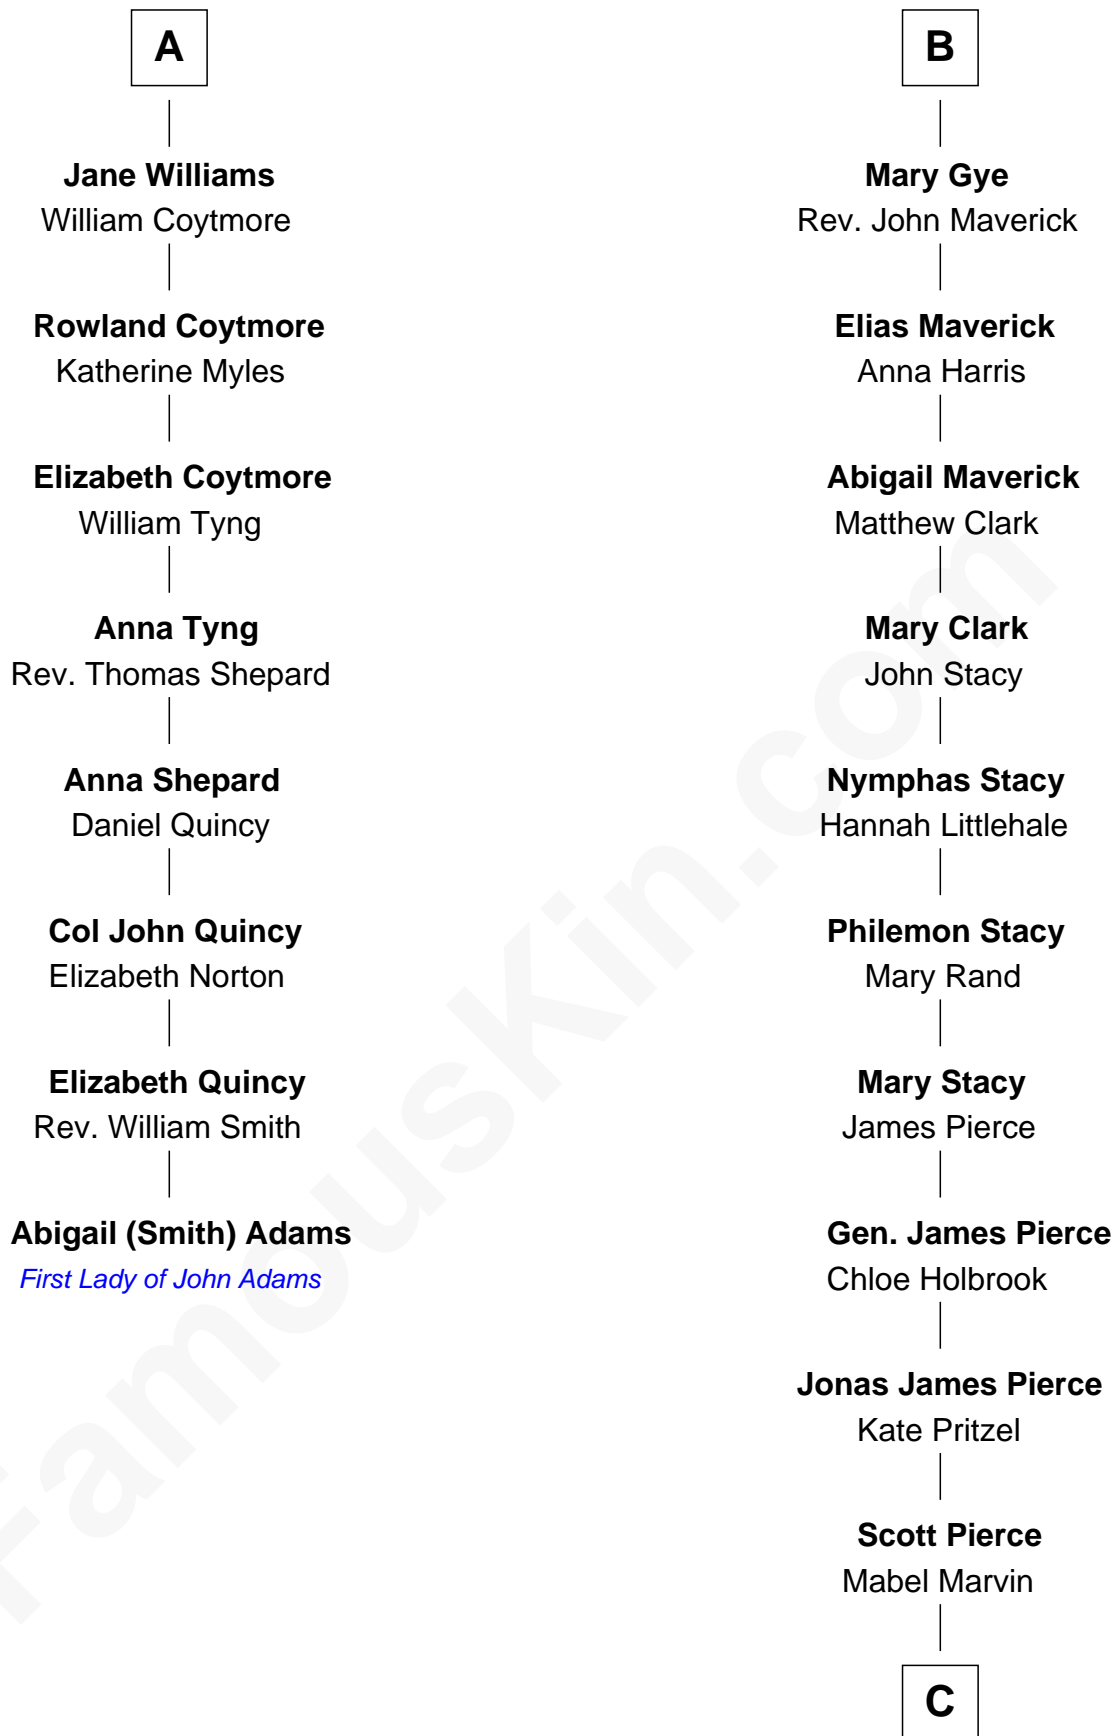

FamousKin.com

Relationship Chart of

Abigail (Smith) Adams

First Lady of President John Adams

14th cousin 4 times removed of

Barbara (Pierce) Bush

First Lady of President George H.W. Bush

C

Marvin Pierce
Pauline Robinson

Barbara (Pierce) Bush
First Lady of George H.W. Bush

FamousKin.com