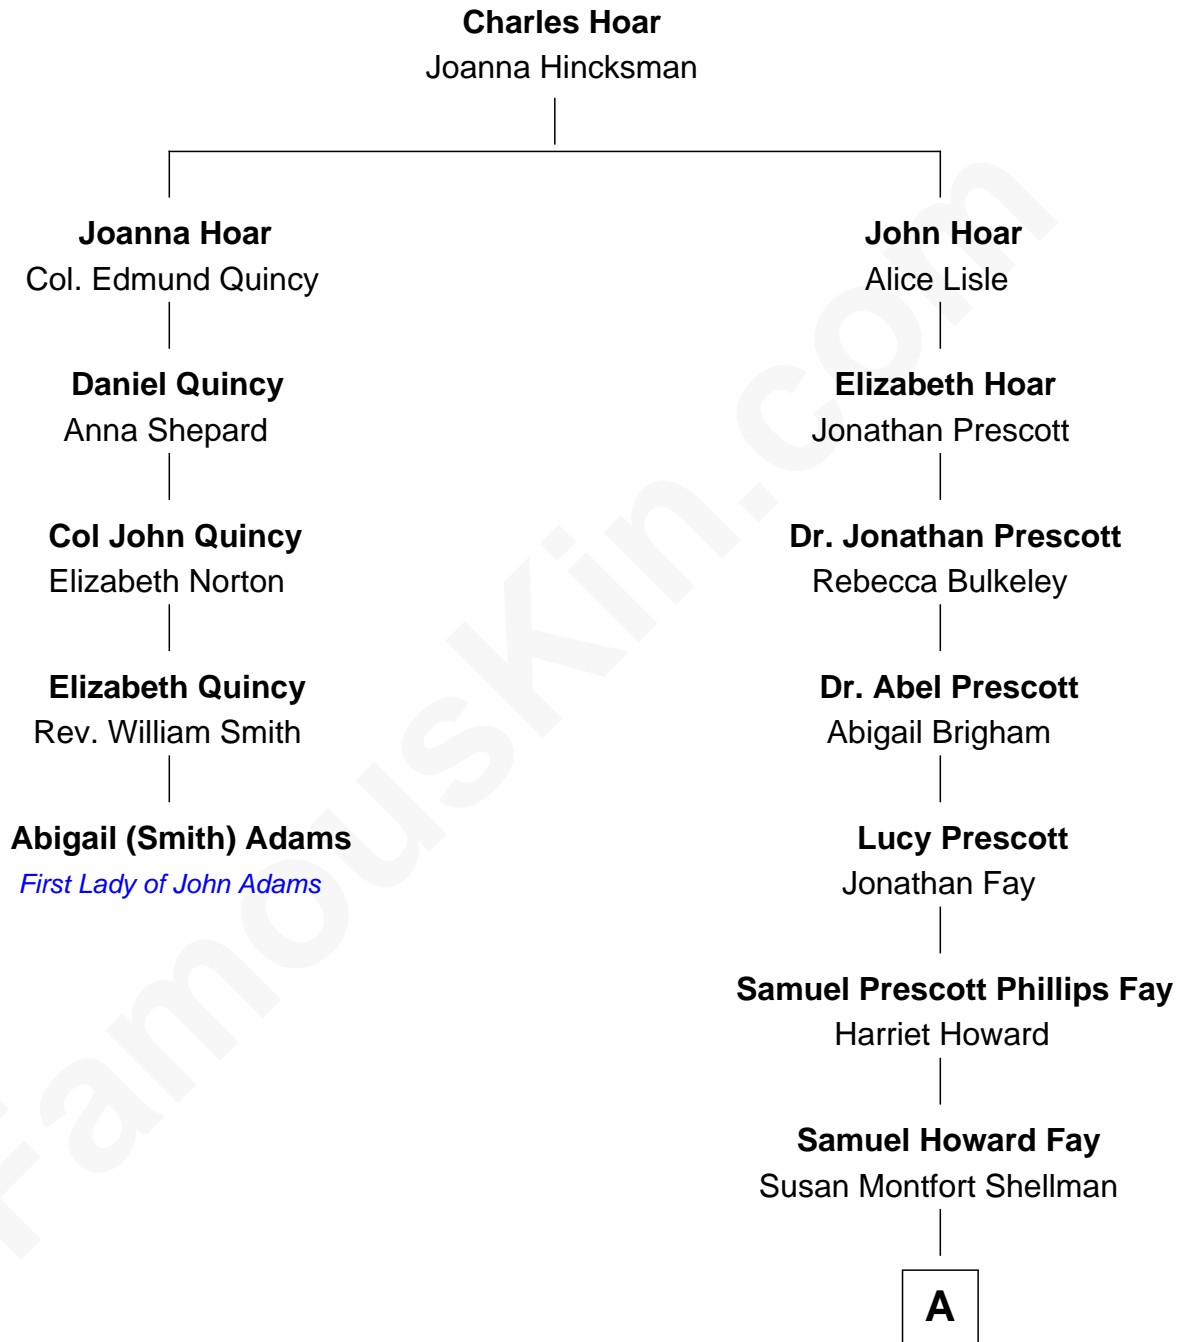

FamousKin.com

Relationship Chart of

Abigail (Smith) Adams

First Lady of President John Adams

4th cousin 7 times removed of

George W. Bush
43rd U.S. President

A

Harriet Eleanor Fay
Rev. James Smith Bush

Samuel Prescott Bush
Flora Sheldon

Prescott Sheldon Bush
Dorothy Wear Walker

George Herbert Walker Bush
Barbara Pierce

George W. Bush
43rd U.S. President

FamousKin.com