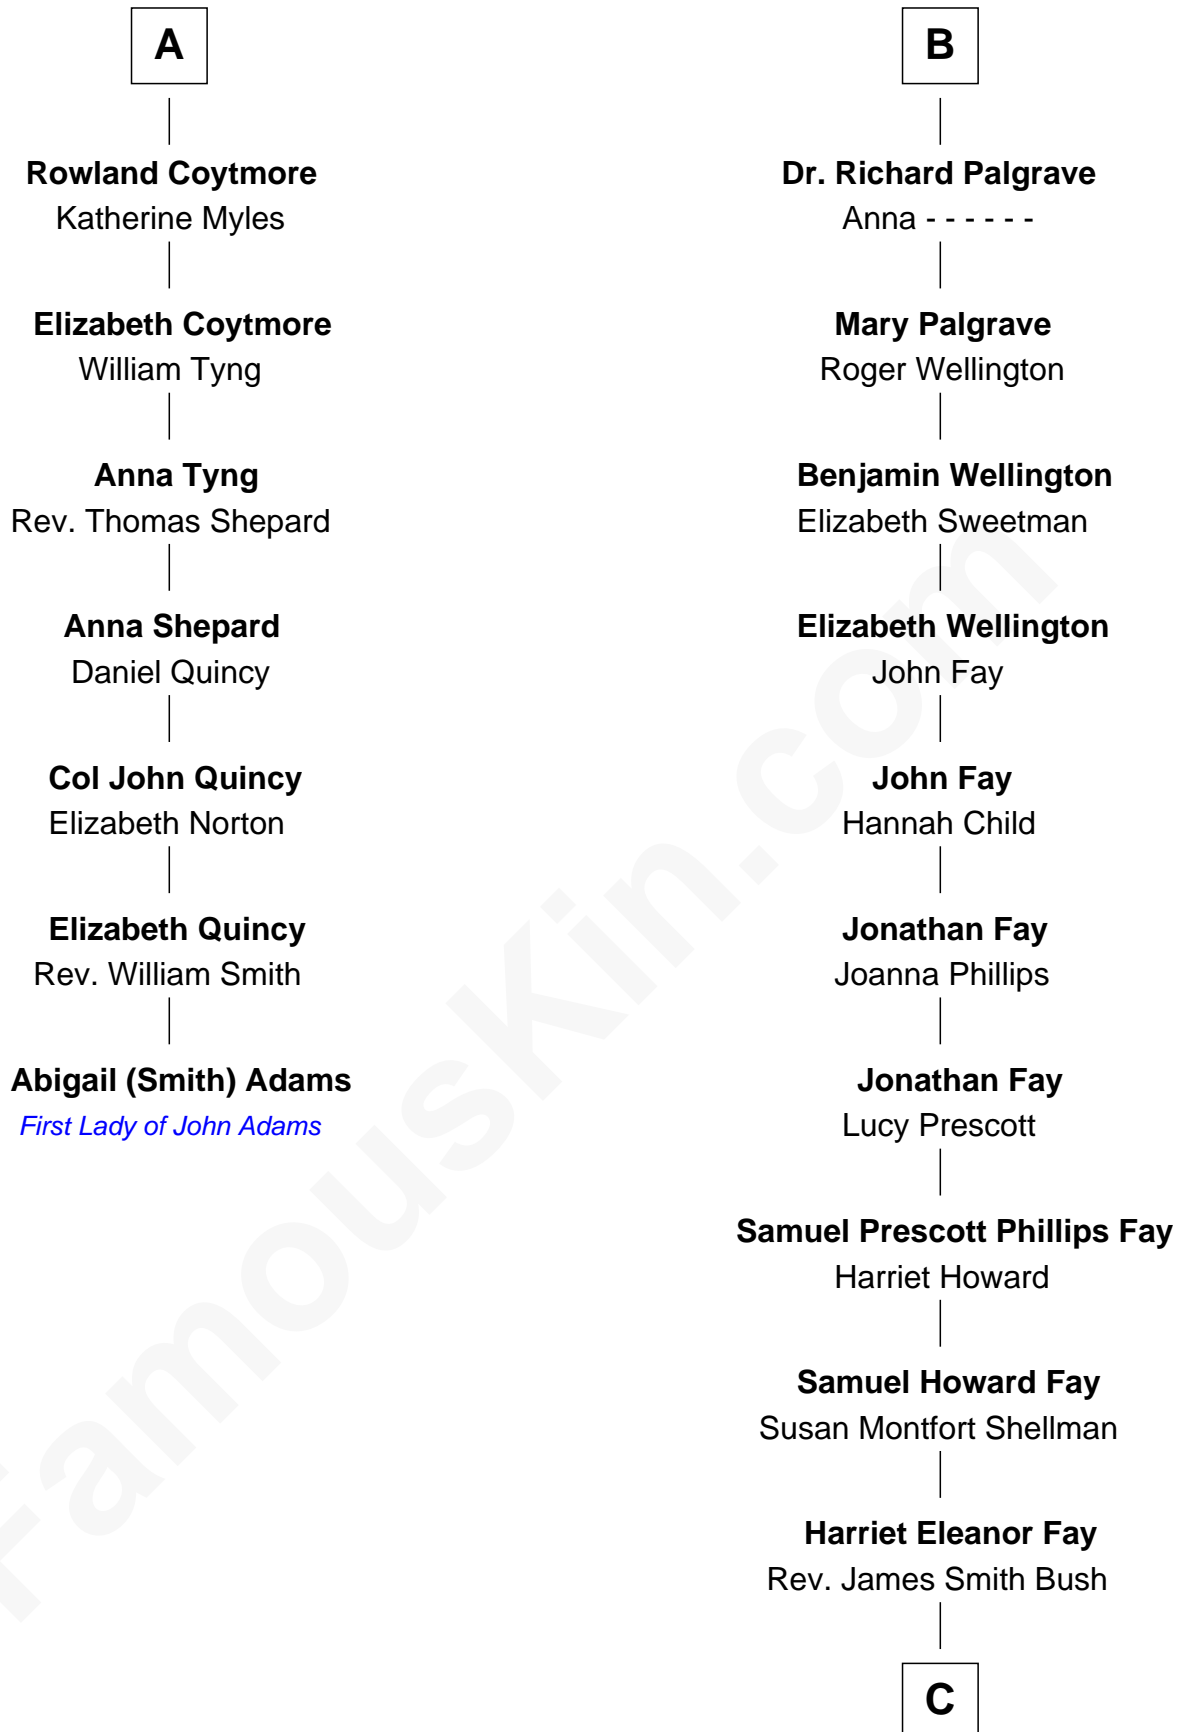

## Relationship Chart of

### Abigail (Smith) Adams

First Lady of President John Adams

13th cousin 7 times removed of

**George W. Bush**  
43rd U.S. President

**Sir Richard Fitzalan**  
Elizabeth de Bohun

**C**

Samuel Prescott Bush

Flora Sheldon

Prescott Sheldon Bush

Dorothy Wear Walker

George Herbert Walker Bush

Barbara Pierce

George W. Bush

*43rd U.S. President*

FamousKin.com