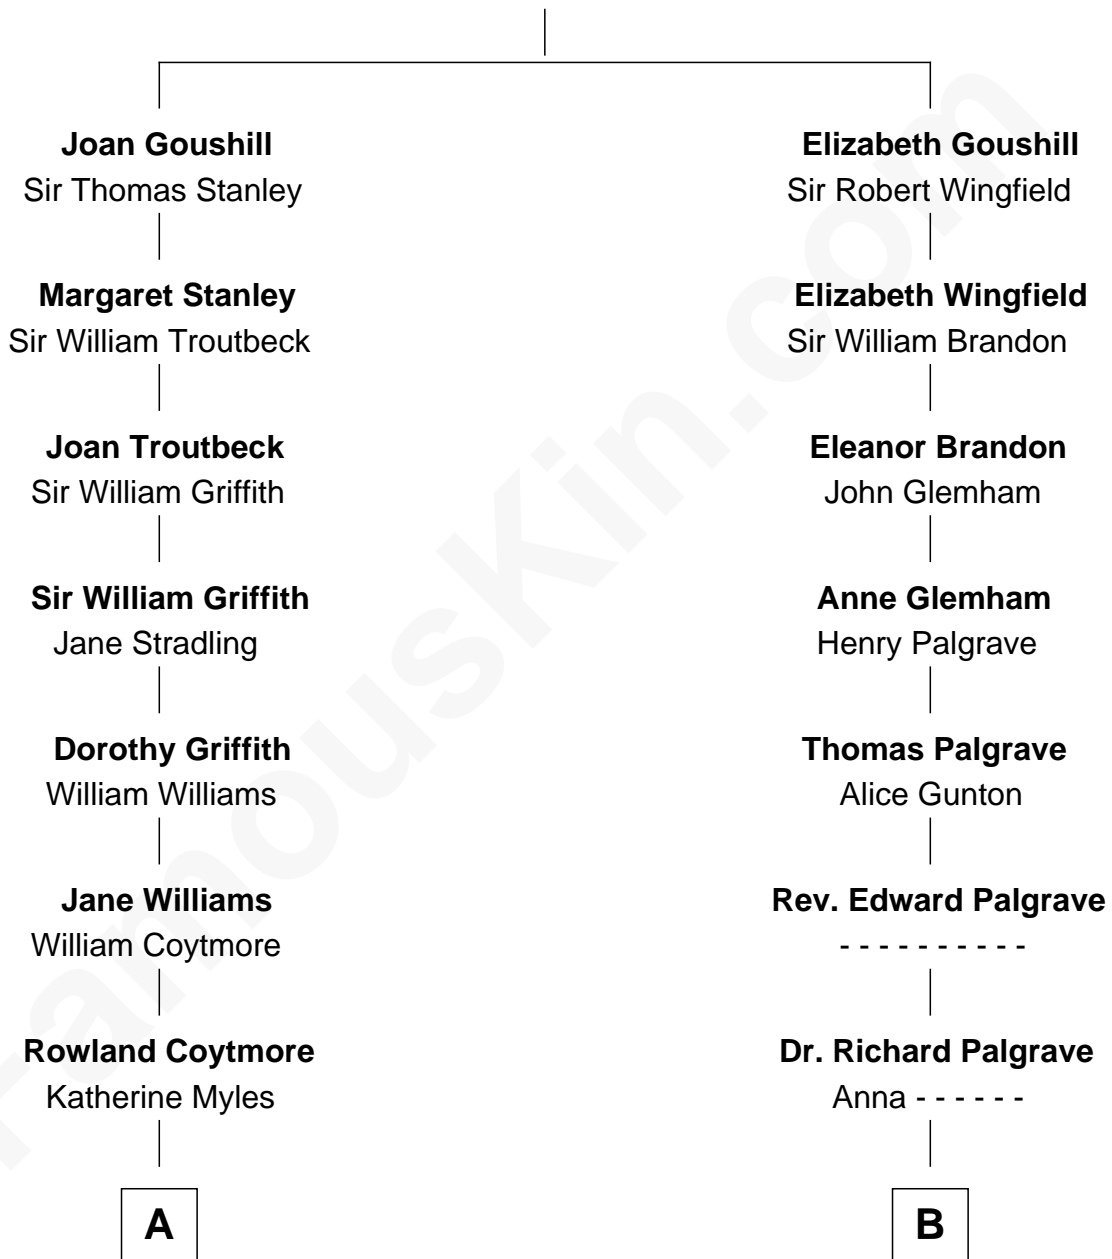

## Relationship Chart of

### Abigail (Smith) Adams

First Lady of President John Adams

12th cousin 7 times removed of

**George W. Bush**  
43rd U.S. President

**Sir Robert Goushill**  
Elizabeth Fitzalan

**C**

**Prescott Sheldon Bush**

Dorothy Wear Walker

**George Herbert Walker Bush**

Barbara Pierce

**George W. Bush**

*43rd U.S. President*

FamousKin.com