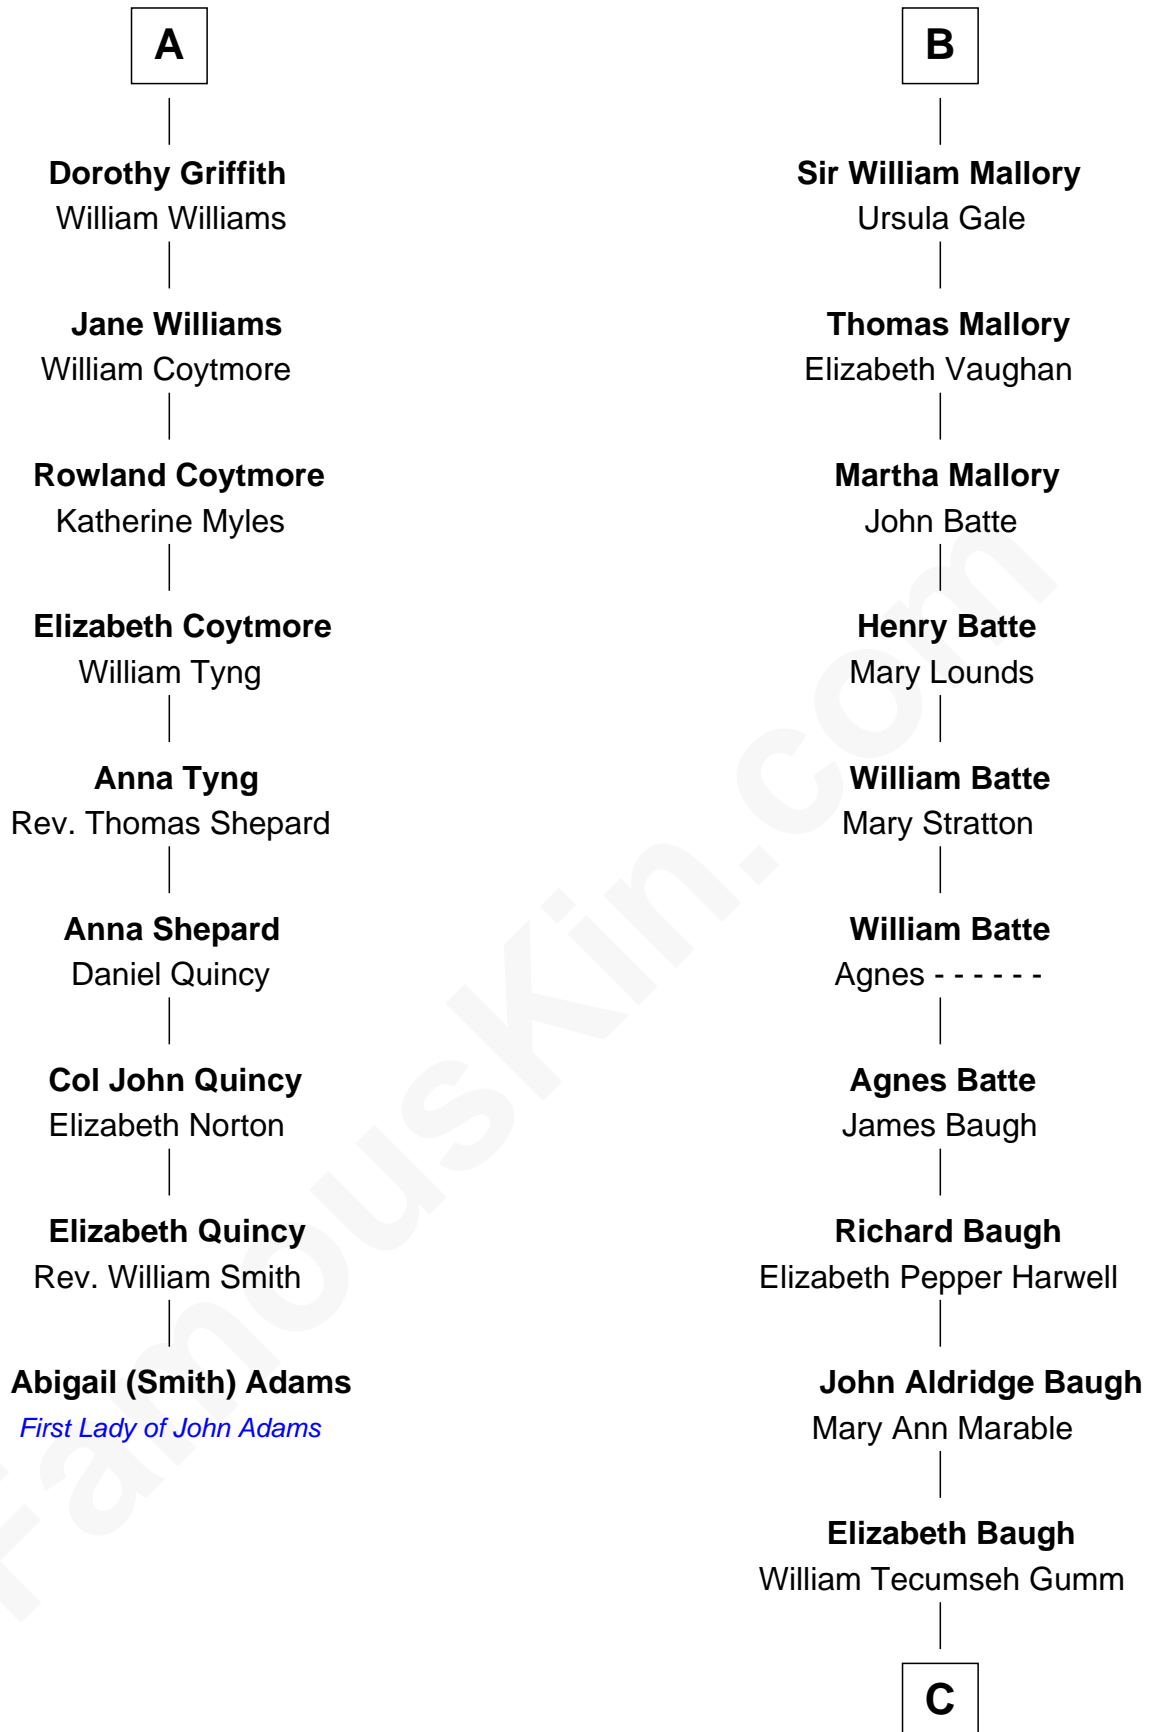

FamousKin.com

Relationship Chart of

Abigail (Smith) Adams

First Lady of President John Adams

15th cousin 4 times removed of

Liza Minnelli

Singer and Actress

Edmund Fitzalan

Alice de Warenne

Richard Fitzalan
Eleanor Plantagenet

Sir Richard Fitzalan
Elizabeth de Bohun

Elizabeth Fitzalan
Sir Robert Goushill

Joan Goushill
Sir Thomas Stanley

Margaret Stanley
Sir William Troutbeck

Joan Troutbeck
Sir William Griffith

Sir William Griffith
Jane Stradling

A

Aline Fitzalan
Sir Roger le Strange

Lucy le Strange
Sir William Willoughby

Margery Willoughby
Sir William FitzHugh

Lora FitzHugh
Sir John Constable

Joan Constable
Sir William Mallory

Sir John Mallory
Margaret Thwaites

Sir William Mallory
Jane Norton

B

C

Francis Avent Gumm

Ethel Marian Milne

Frances Ethel Gumm

Vincent Minnelli