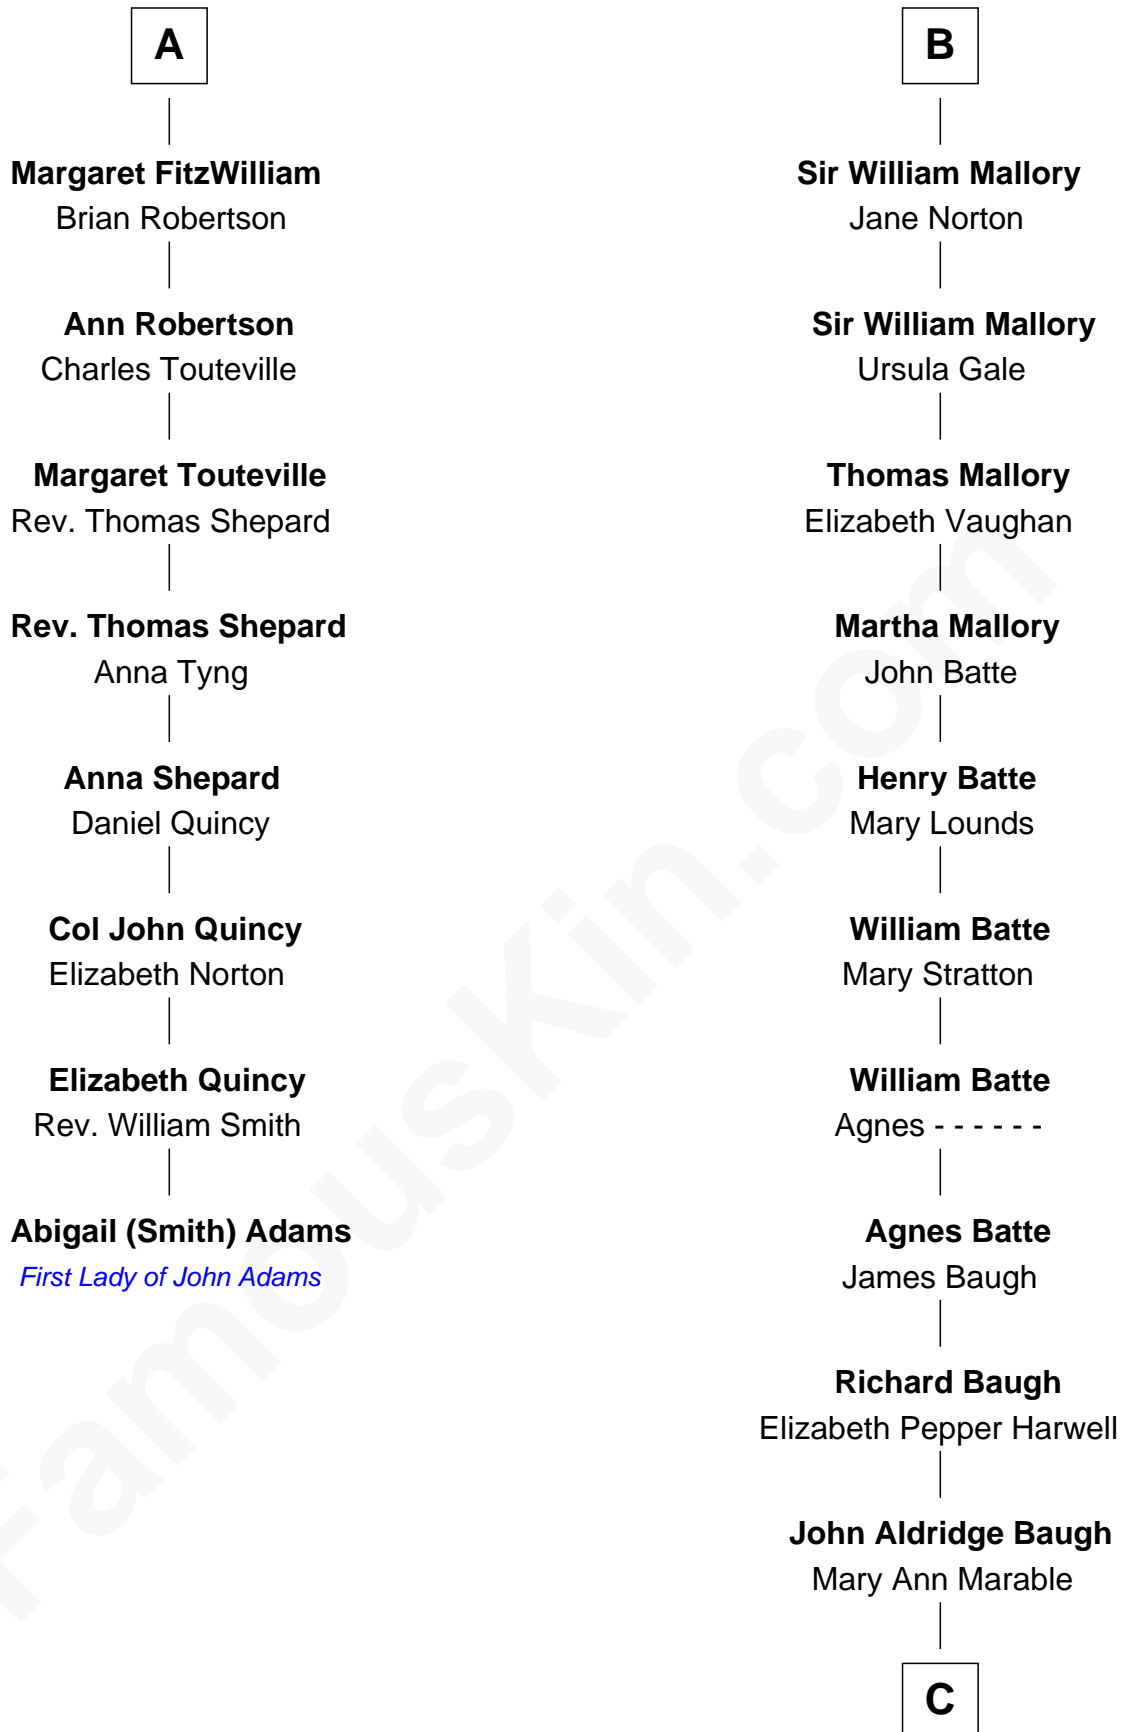

FamousKin.com
Relationship Chart of
Abigail (Smith) Adams
First Lady of President John Adams

14th cousin 6 times removed of

Liza Minnelli
Singer and Actress

Sir John Marmion
 Maud de Furnival

C

Elizabeth Baugh
William Tecumseh Gumm

Francis Avent Gumm
Ethel Marian Milne

Frances Ethel Gumm
Vincent Minnelli

Liza Minnelli
Singer and Actress