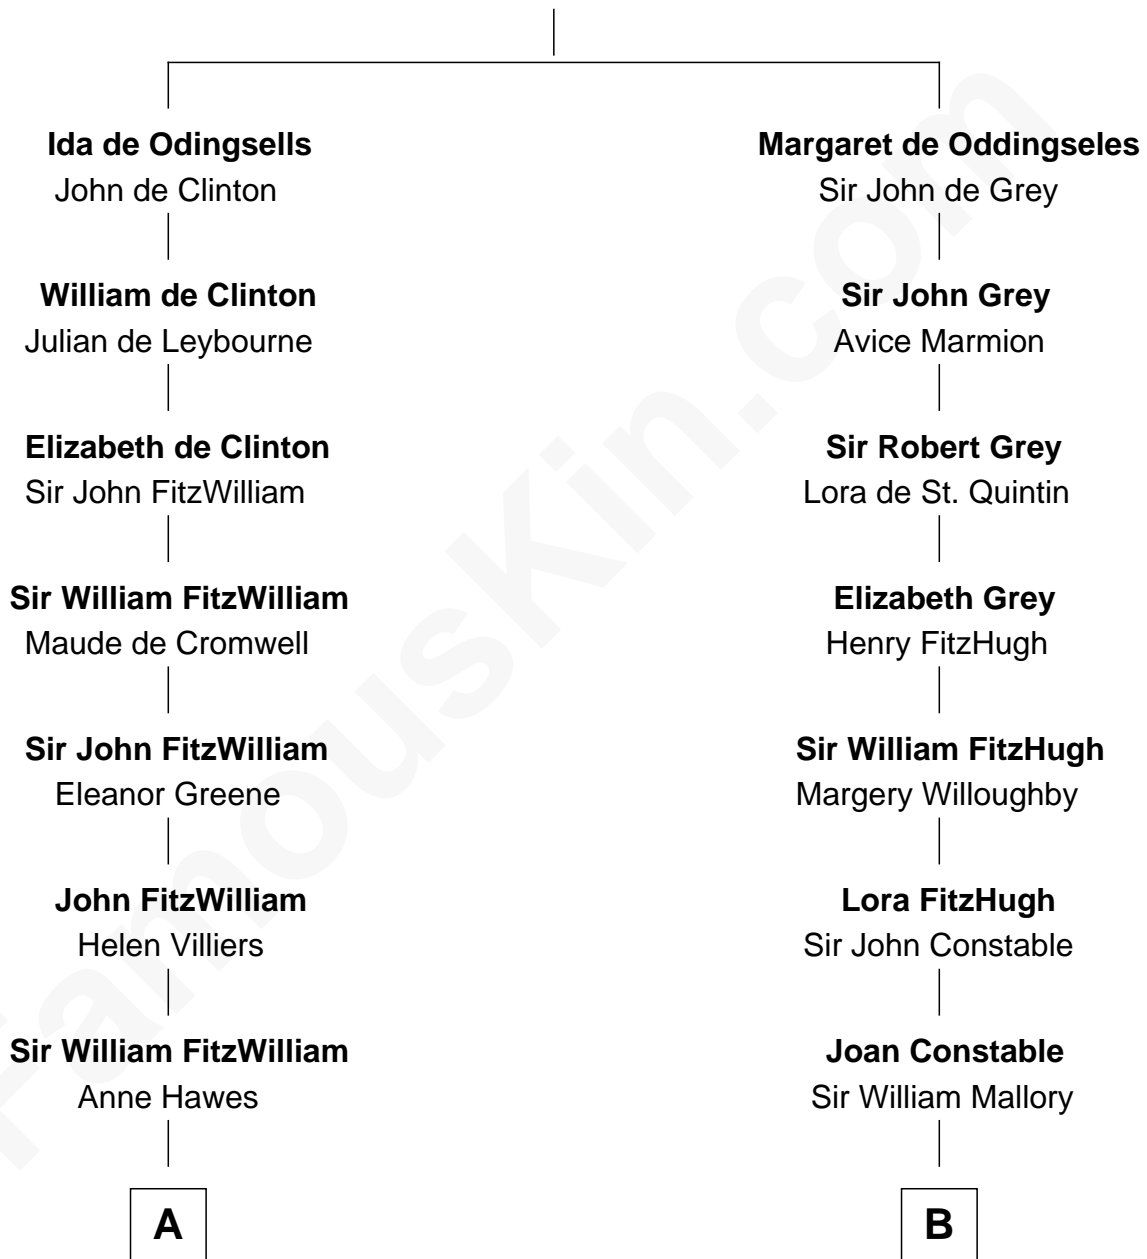

FamousKin.com

Relationship Chart of

Abigail (Smith) Adams

First Lady of President John Adams

15th cousin 6 times removed of

Liza Minnelli

Singer and Actress

William de Odingsells

Ela FitzWalter

C

John Aldridge Baugh

Mary Ann Marable

Elizabeth Baugh

William Tecumseh Gumm

Francis Avent Gumm

Ethel Marian Milne