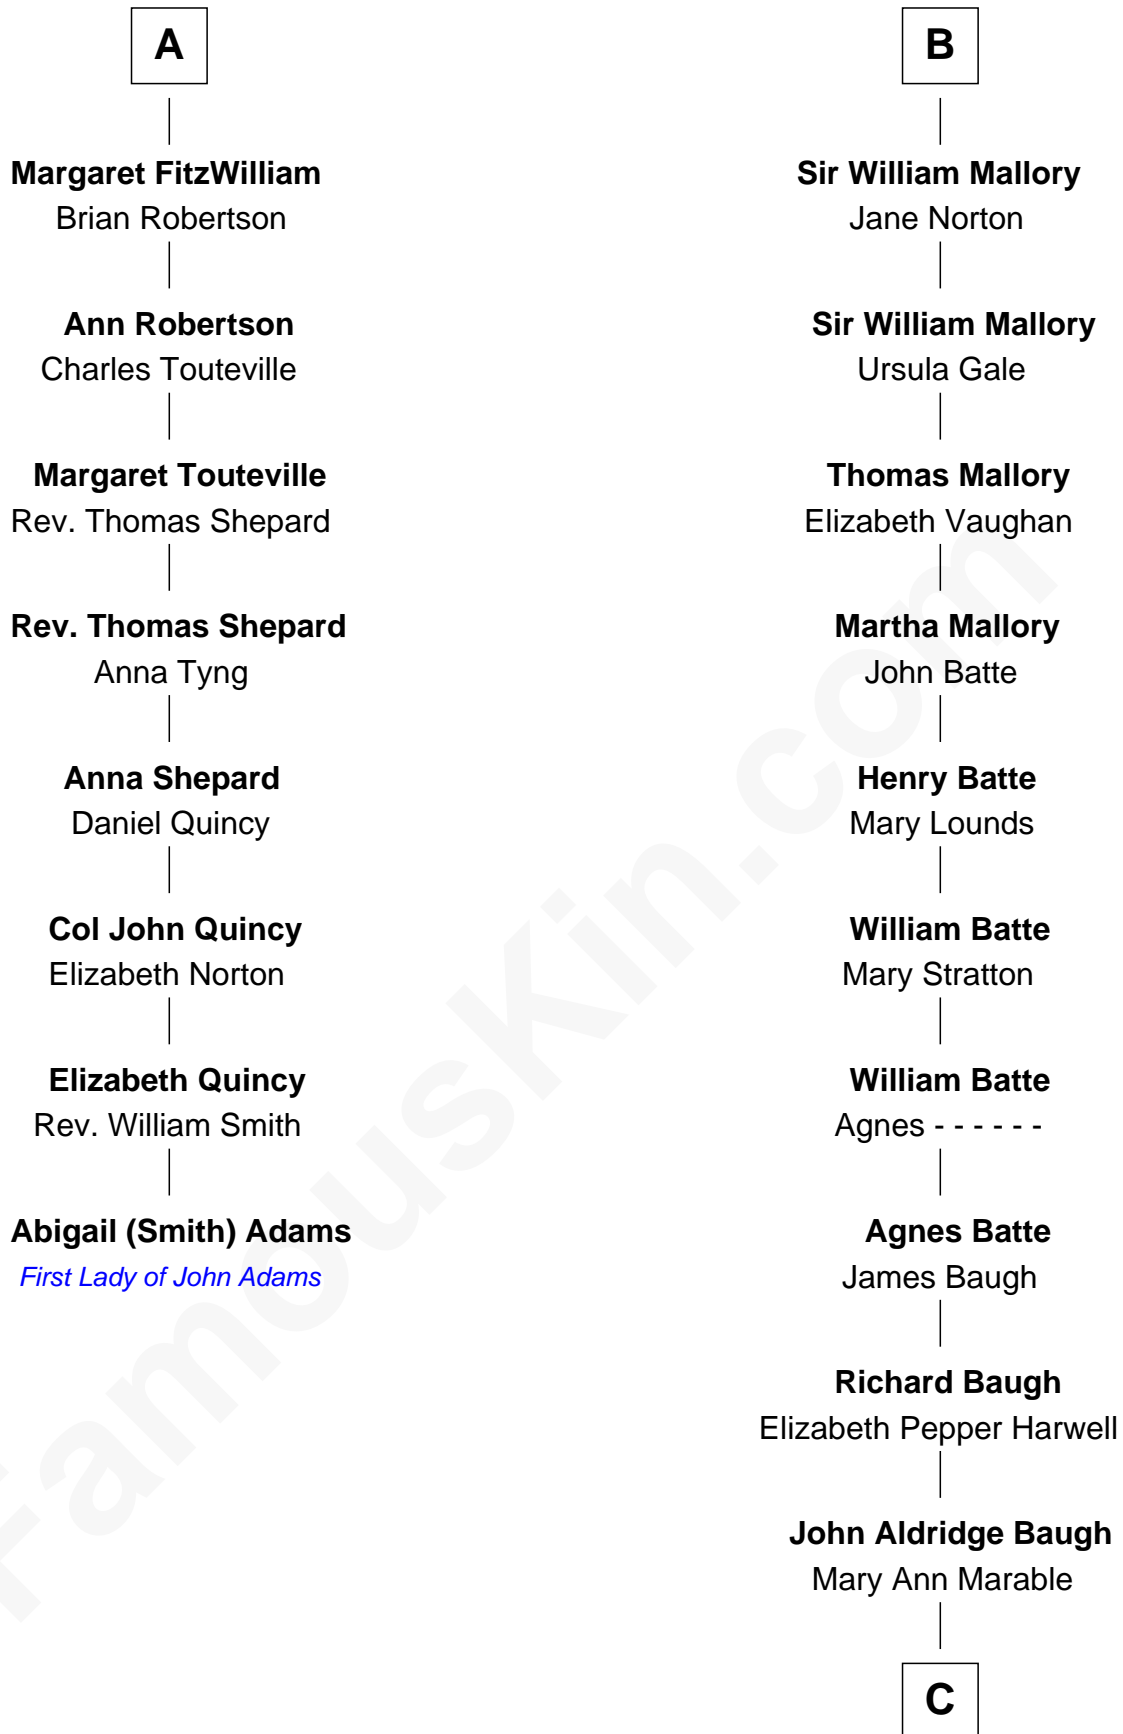

FamousKin.com

Relationship Chart of

Abigail (Smith) Adams

First Lady of President John Adams

14th cousin 5 times removed of

Judy Garland

Singer and Movie Actress

Sir John Marmion

Maud de Furnival

C

Elizabeth Baugh
William Tecumseh Gumm

Francis Avent Gumm
Ethel Marian Milne

Judy Garland
Singer and Movie Actress

FamousKin.com