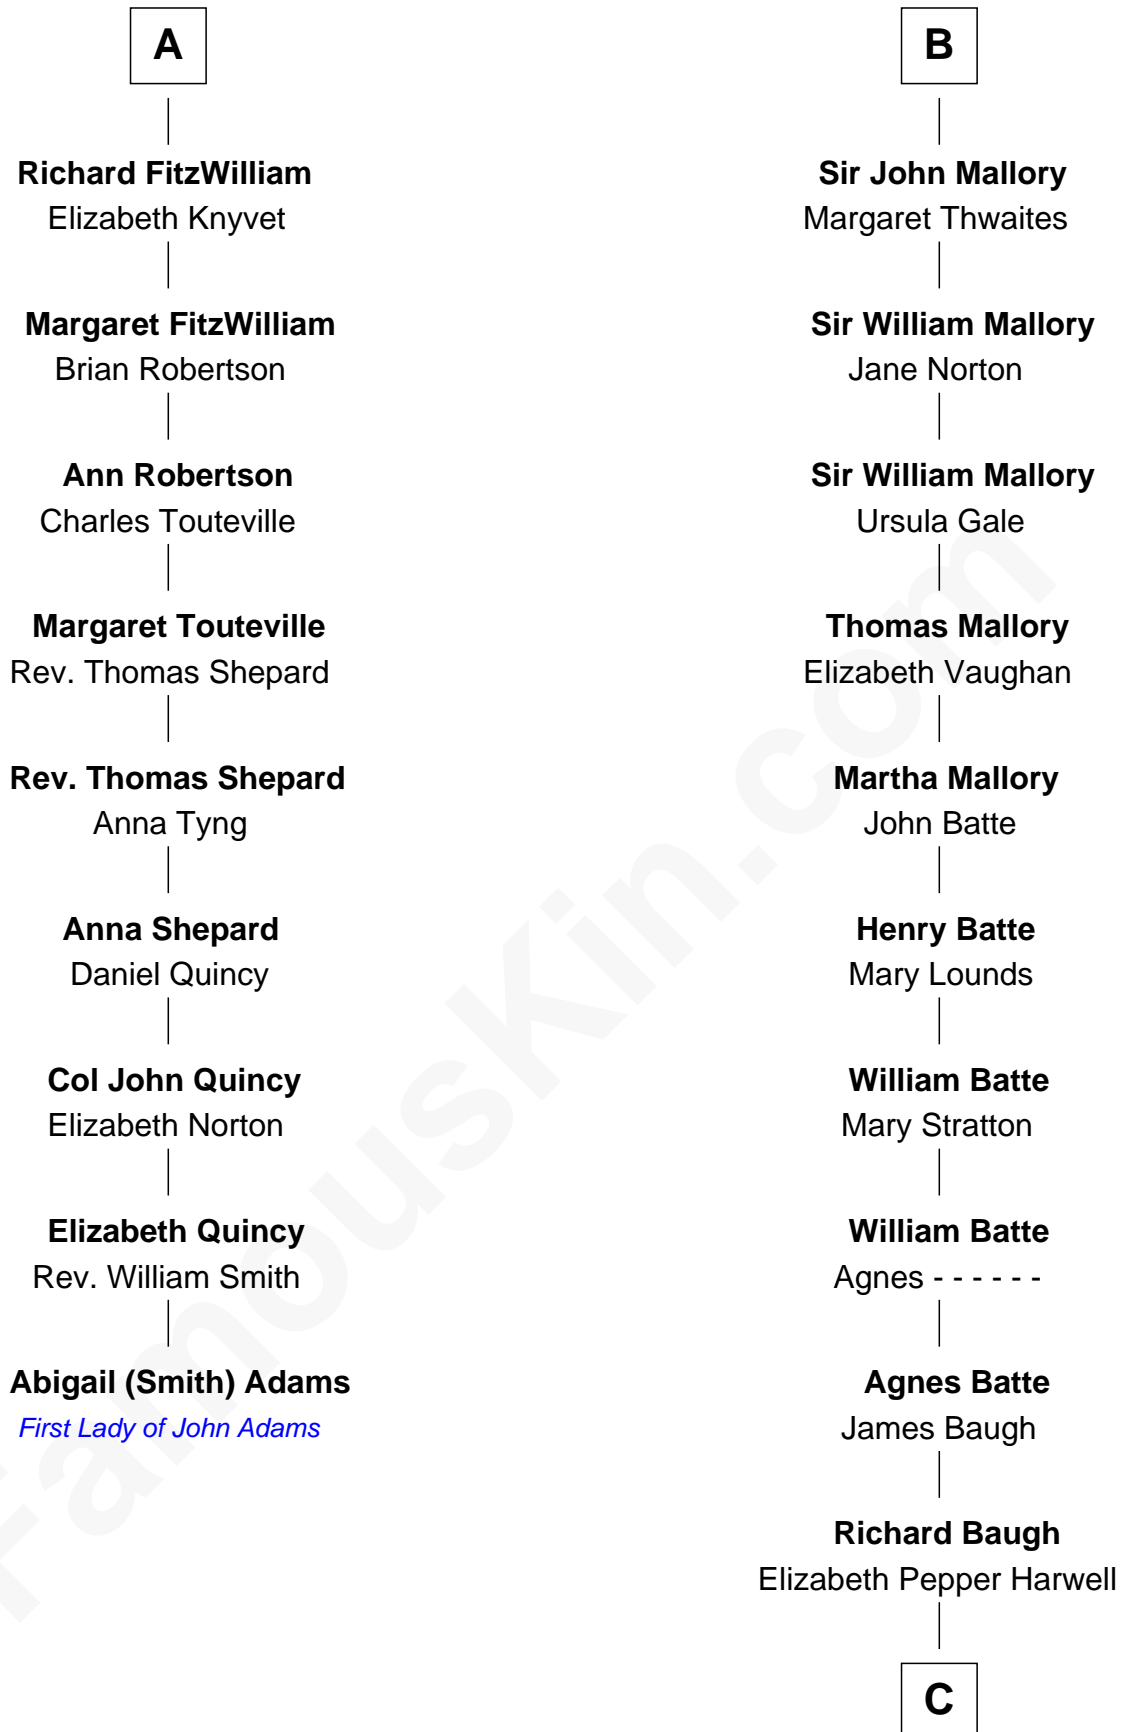

## Relationship Chart of

### Abigail (Smith) Adams

First Lady of President John Adams

15th cousin 5 times removed of

**Judy Garland**

Singer and Movie Actress

**C**

|  
**John Aldridge Baugh**

Mary Ann Marable