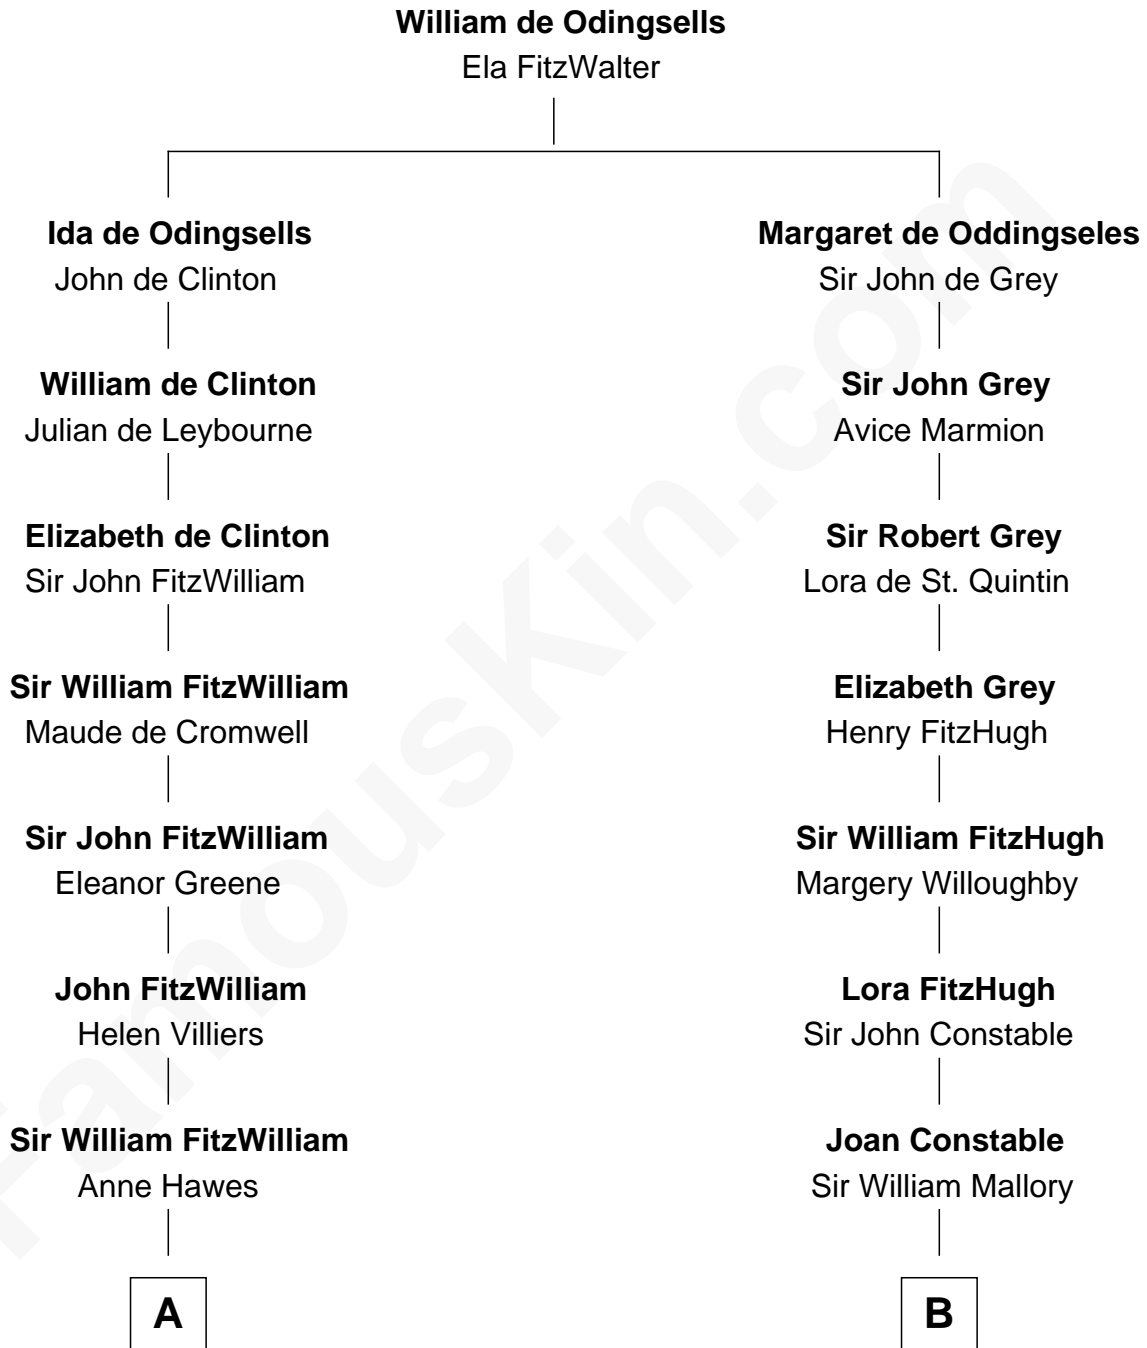

## Relationship Chart of

### Abigail (Smith) Adams

First Lady of President John Adams

15th cousin 5 times removed of

**Judy Garland**

Singer and Movie Actress

**C**

|  
**John Aldridge Baugh**

Mary Ann Marable