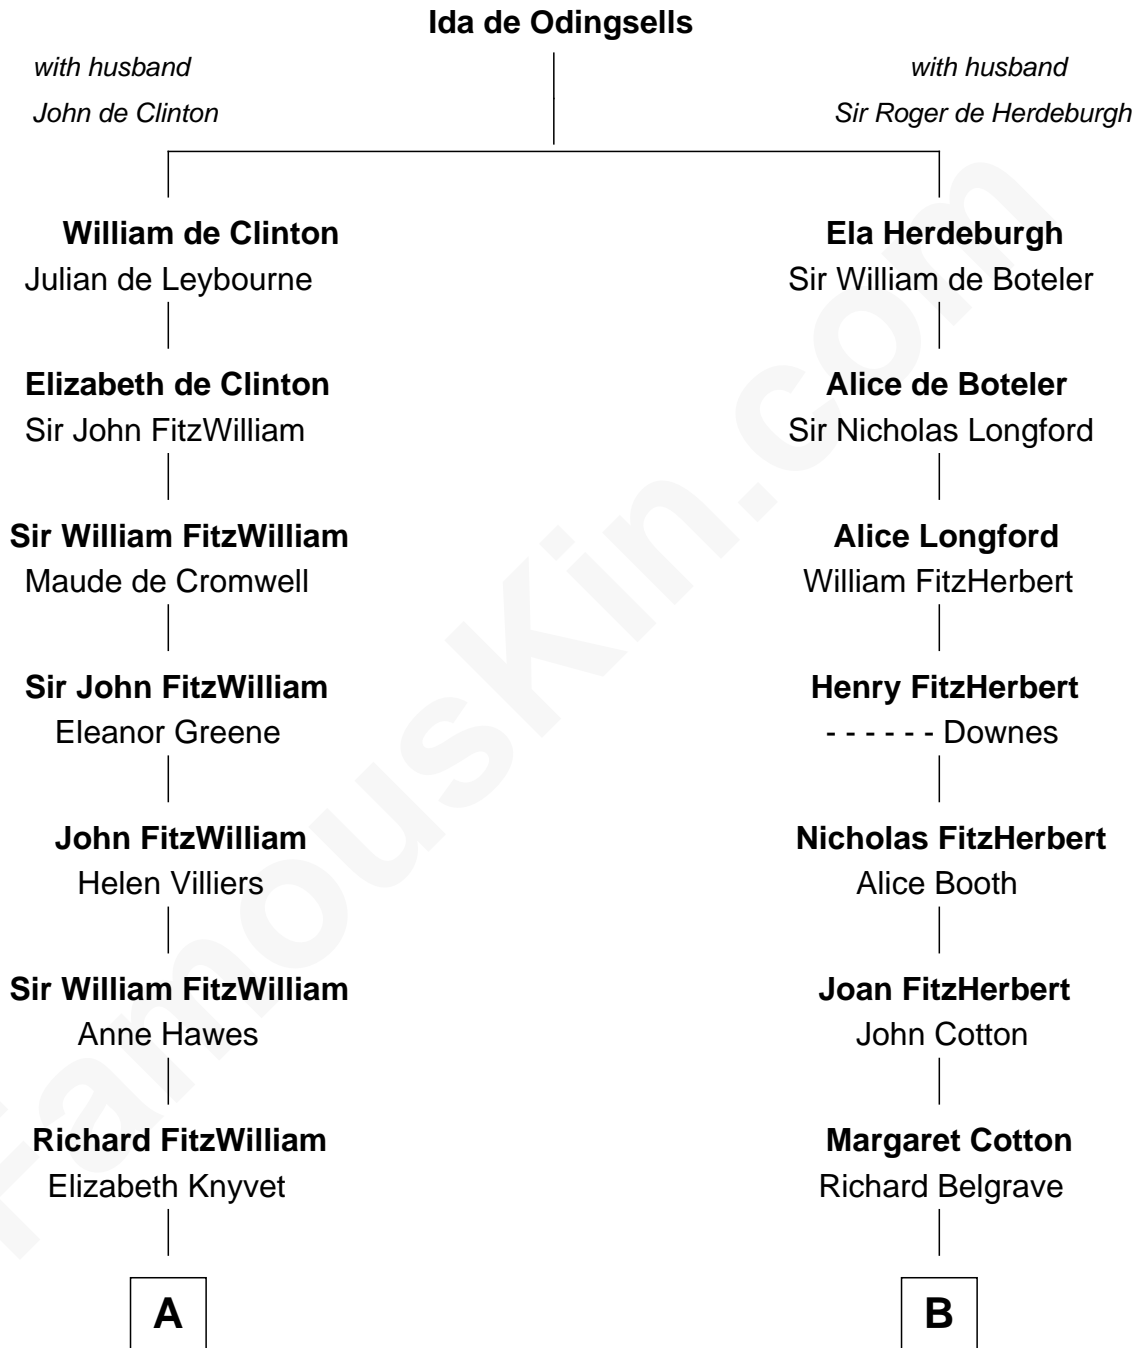

FamousKin.com
Relationship Chart of
Abigail (Smith) Adams
First Lady of President John Adams

14th cousin 7 times removed of

Bette Davis
Movie Actress

C

Benjamin W. Bailey

Latta Hopkins

Harriet Jane Bailey

Charles Otis Thompson

Harriet Eugenia Thompson

William Aaron Favor

Ruth Augusta Favor

Harlow Morrell Davis

Bette Davis

Movie Actress