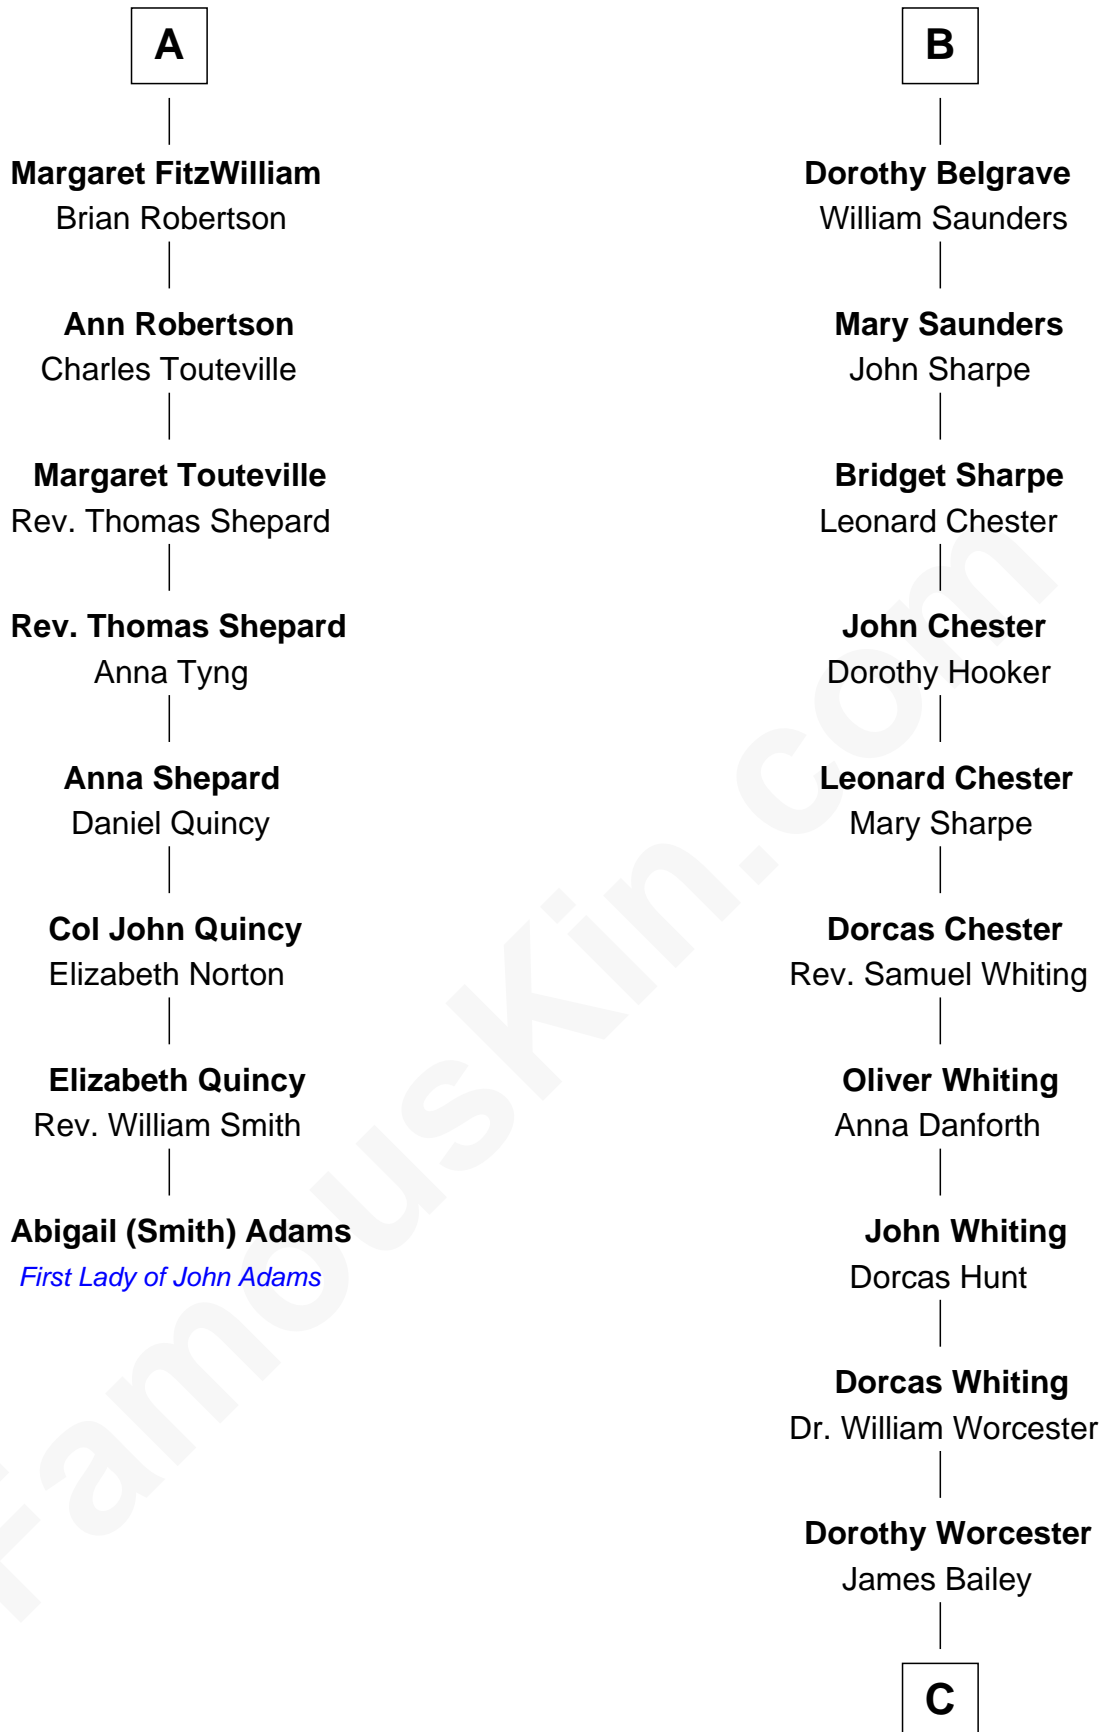

FamousKin.com
Relationship Chart of
Abigail (Smith) Adams
First Lady of President John Adams

14th cousin 7 times removed of

Bette Davis
Movie Actress

C

Benjamin W. Bailey

Latta Hopkins

Harriet Jane Bailey

Charles Otis Thompson

Harriet Eugenia Thompson

William Aaron Favor

Ruth Augusta Favor

Harlow Morrell Davis

Bette Davis

Movie Actress