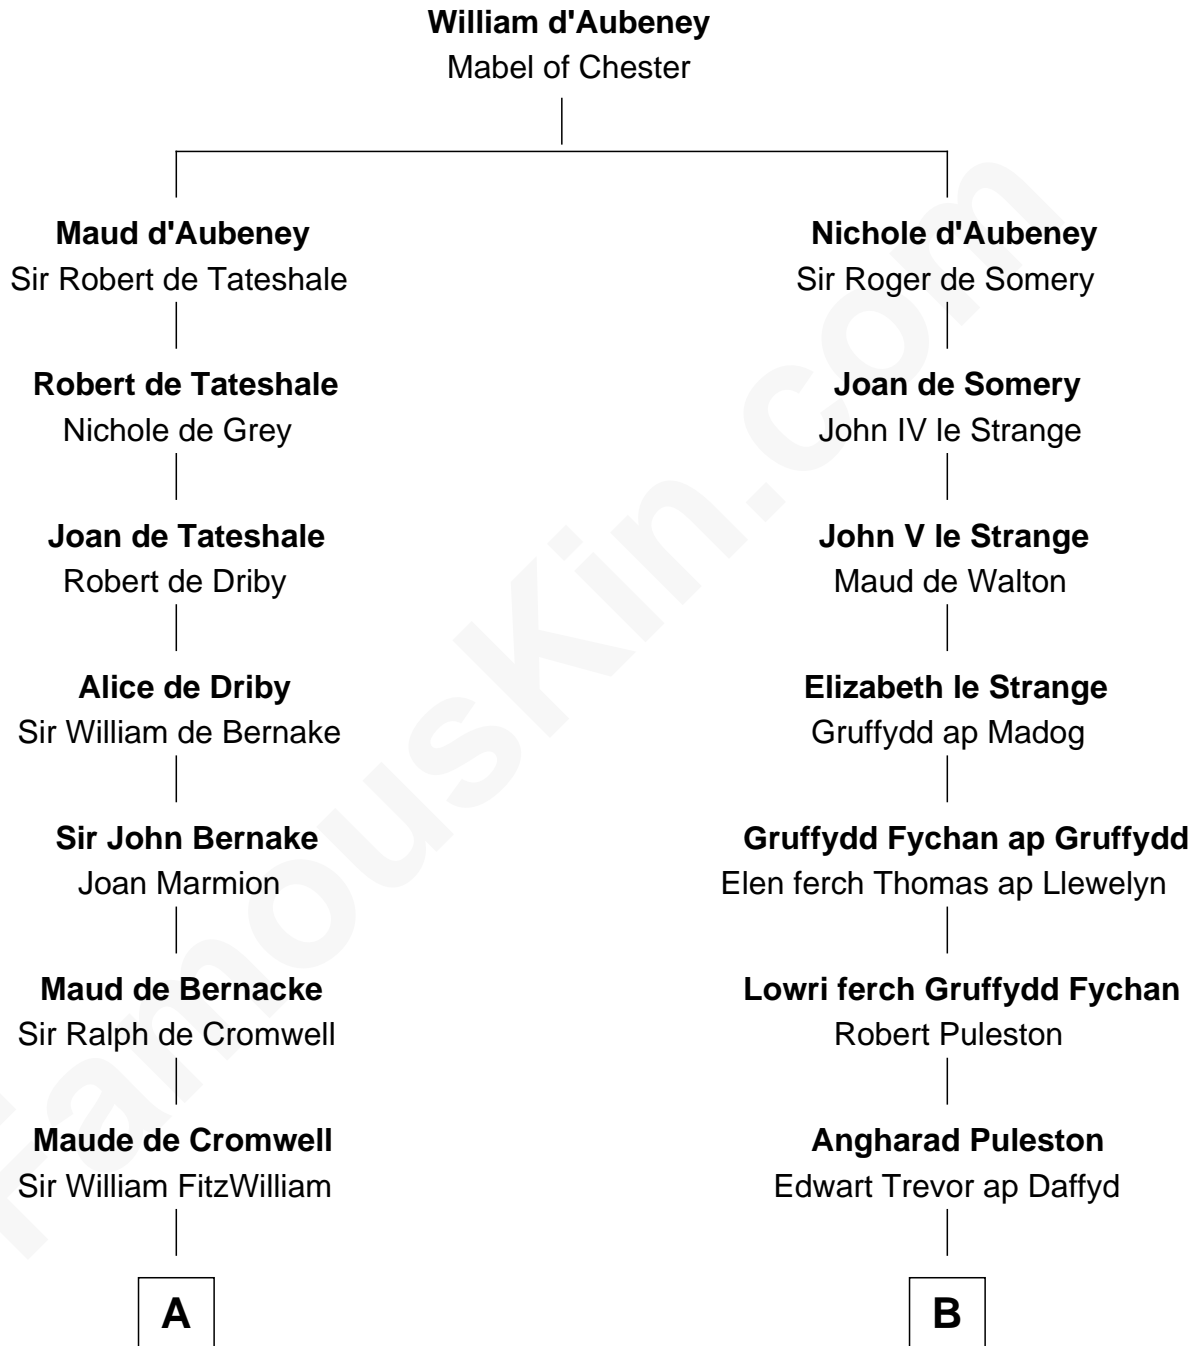

FamousKin.com

Relationship Chart of

Abigail (Smith) Adams

First Lady of President John Adams

18th cousin 1 time removed of

Eliphalet Remington

Founder of Remington Arms Company

C

Elizabeth Quincy
Rev. William Smith

Abigail (Smith) Adams
First Lady of John Adams

D

Sarah Robbins
Elisha Kilbourn

Elizabeth Kilbourn
Eliphalet Remington

Eliphalet Remington
Founder of Remington Arms Company