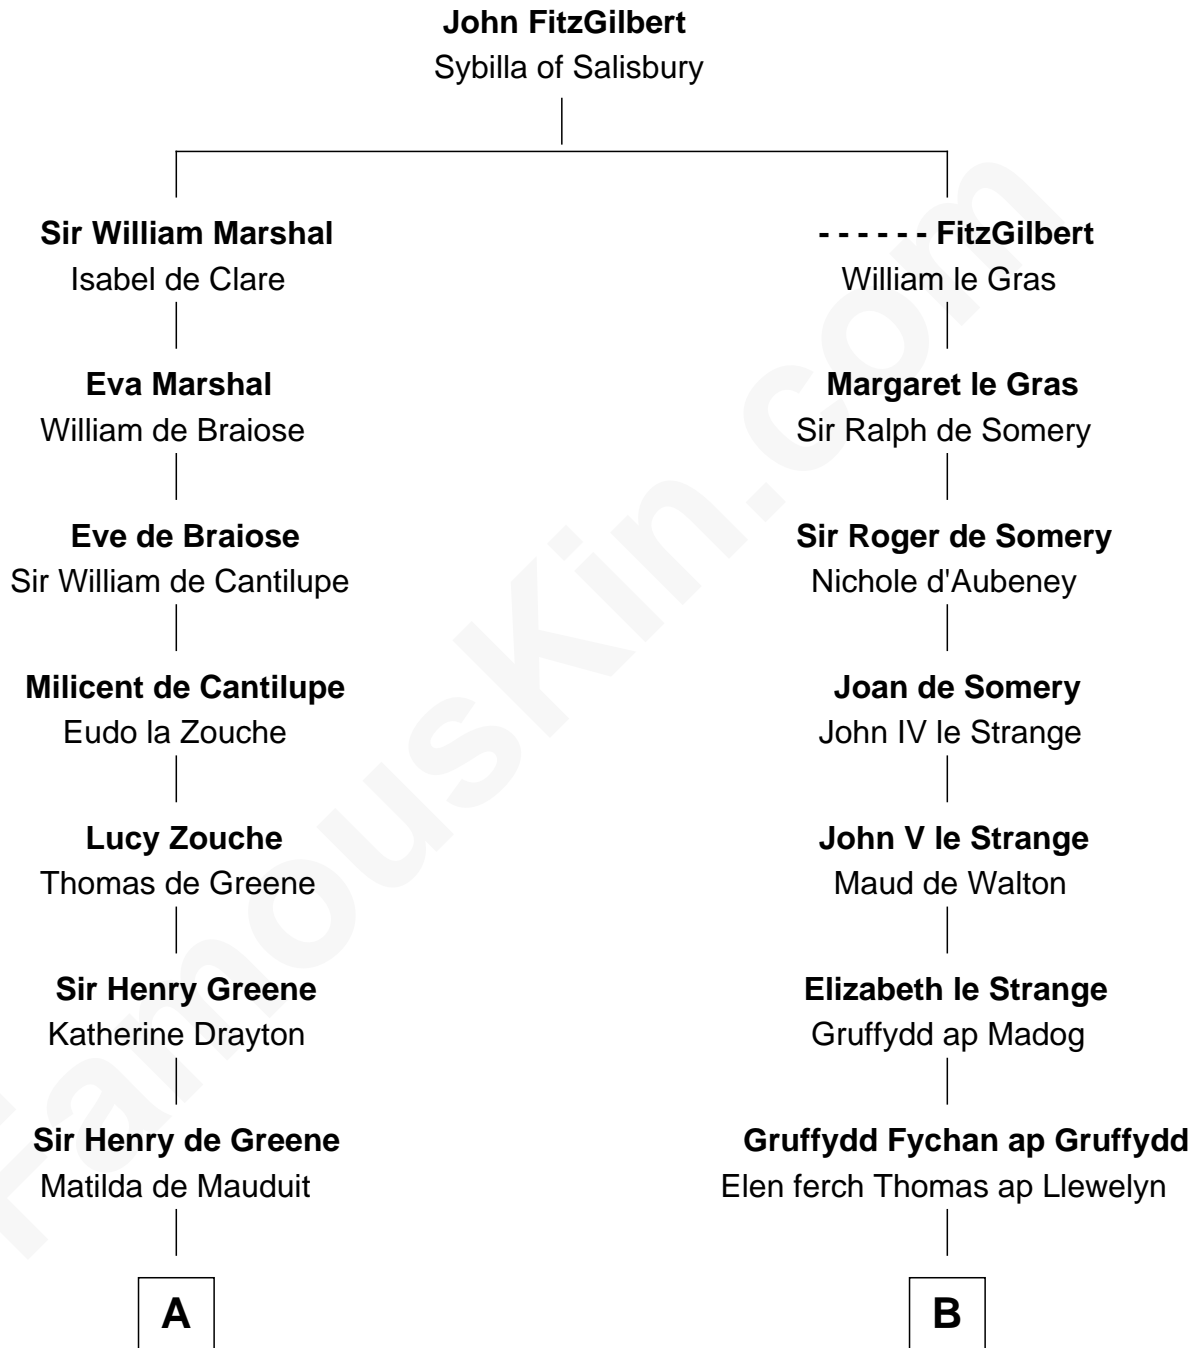

FamousKin.com

Relationship Chart of

Abigail (Smith) Adams

First Lady of President John Adams

18th cousin 3 times removed of

Eliphalet Remington

Founder of Remington Arms Company

C