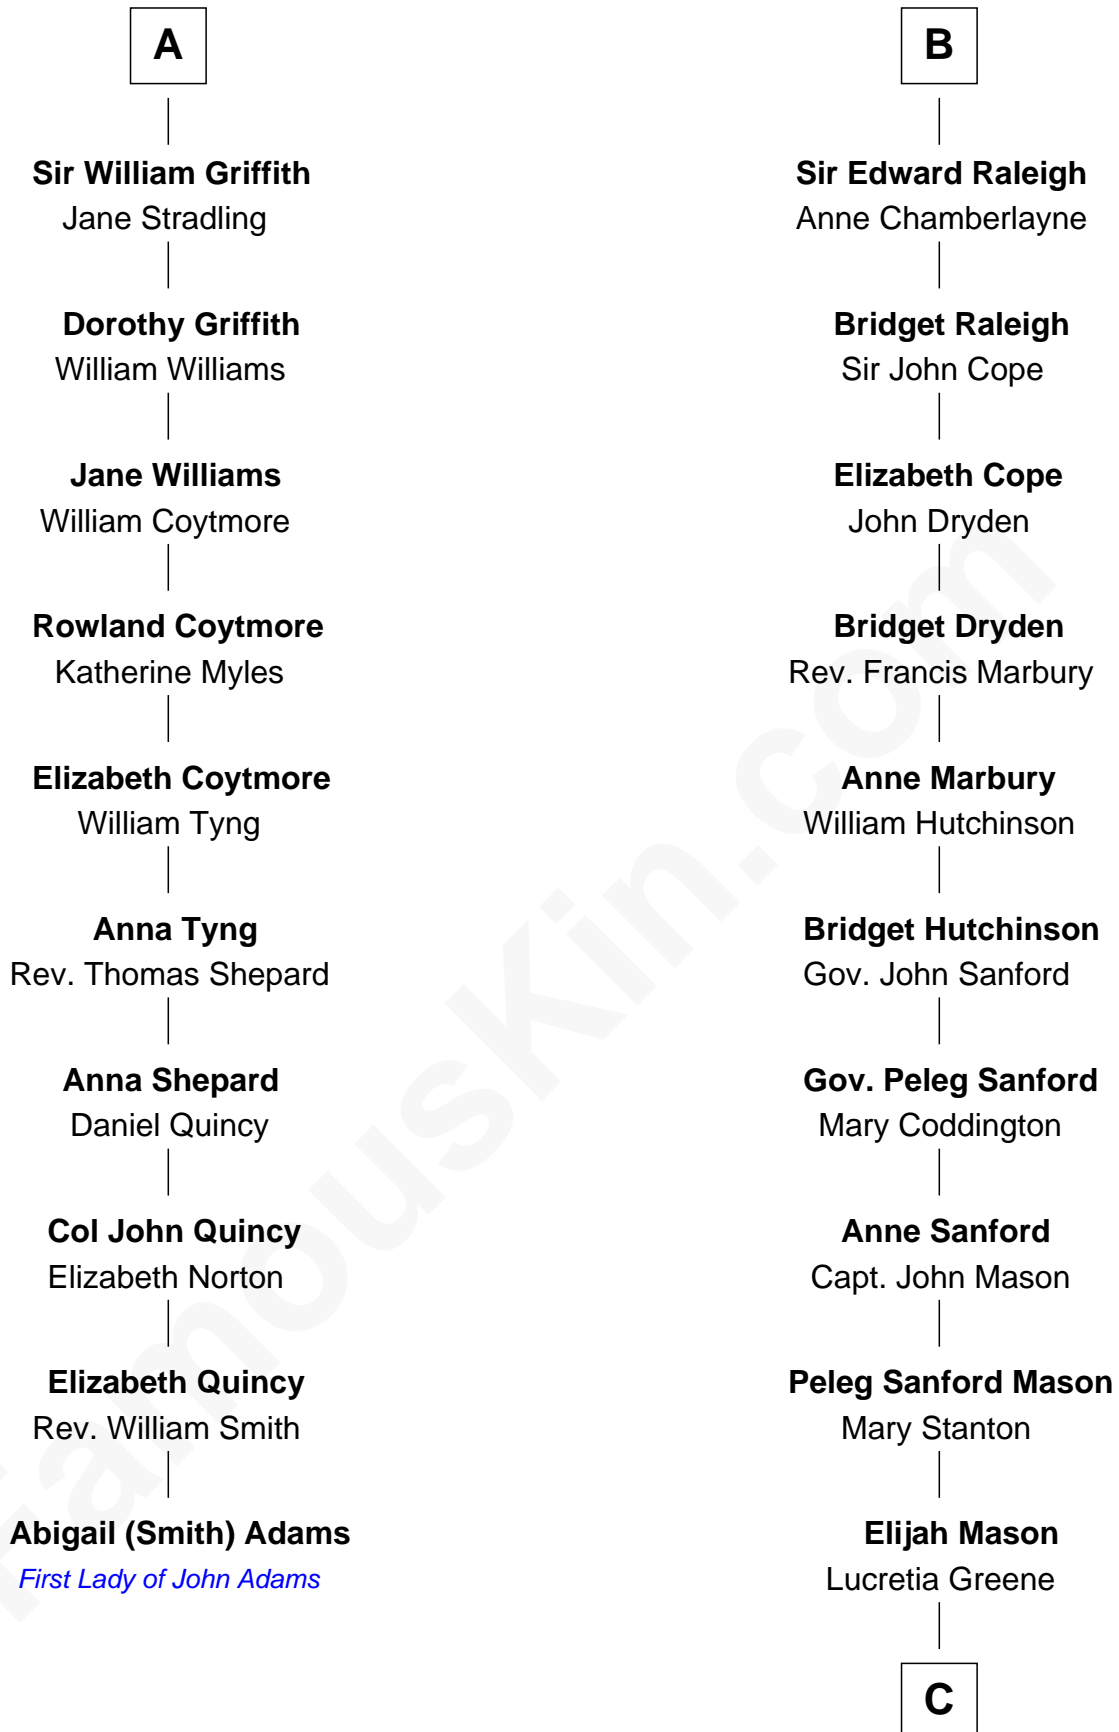

## Relationship Chart of

### Abigail (Smith) Adams

*First Lady of President John Adams*

**16th cousin 2 times removed of**

### Lucretia (Rudolph) Garfield

*First Lady of President James Garfield*

**C**

**Arabella Greene Mason**

Zebulon Rudolph

**Lucretia (Rudolph) Garfield**

*First Lady of James Garfield*

FamousKin.com