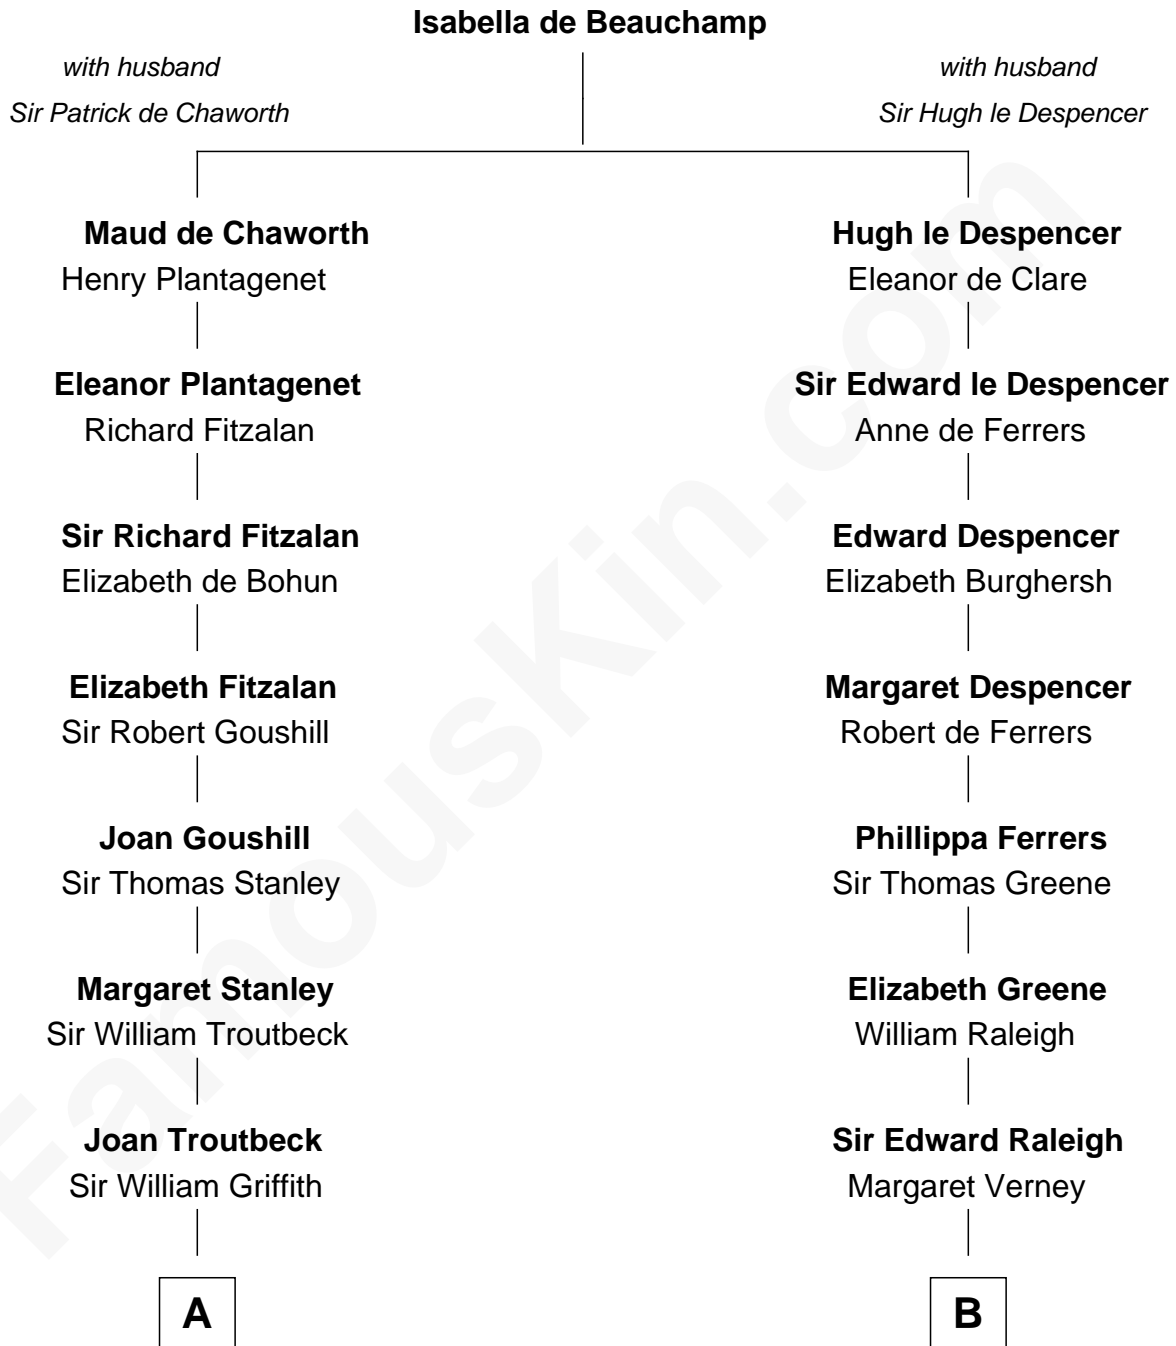

Lucretia (Rudolph) Garfield

First Lady of President James Garfield