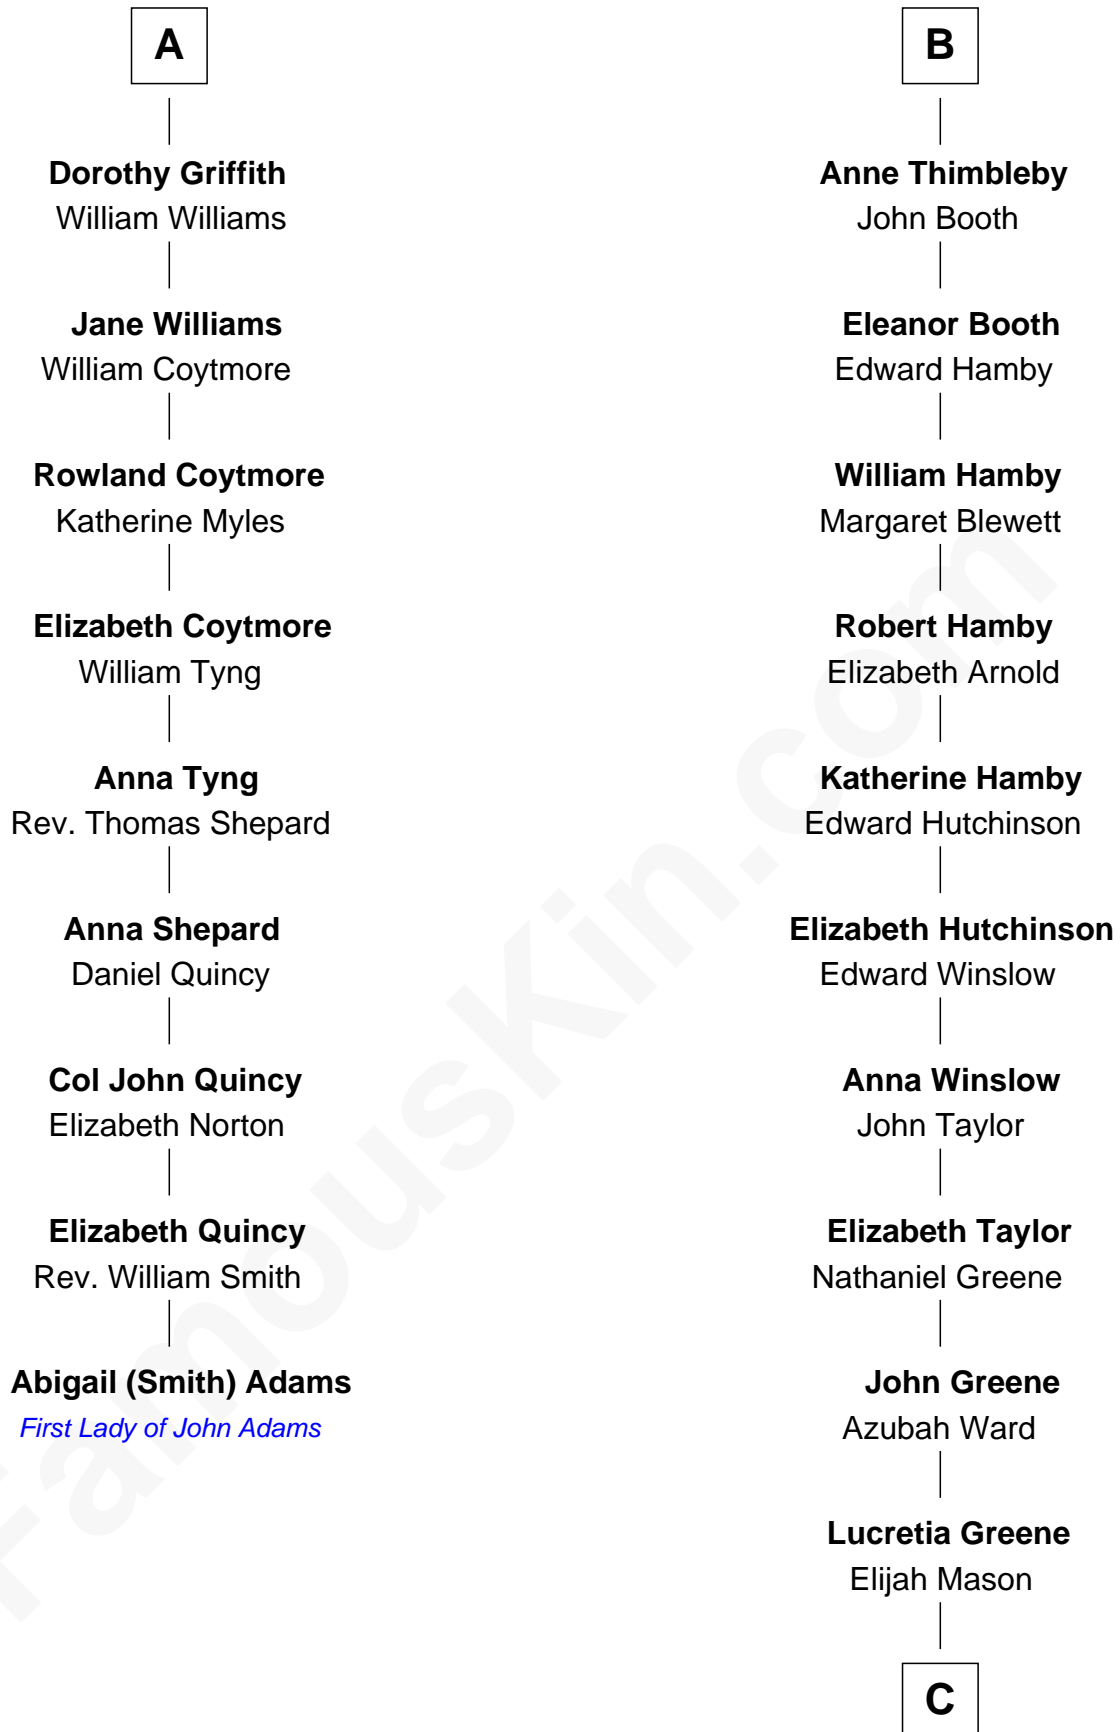

FamousKin.com

Relationship Chart of

Abigail (Smith) Adams

First Lady of President John Adams

15th cousin 3 times removed of

Lucretia (Rudolph) Garfield

First Lady of President James Garfield

C

Arabella Greene Mason

Zebulon Rudolph

Lucretia (Rudolph) Garfield

First Lady of James Garfield

FamousKin.com