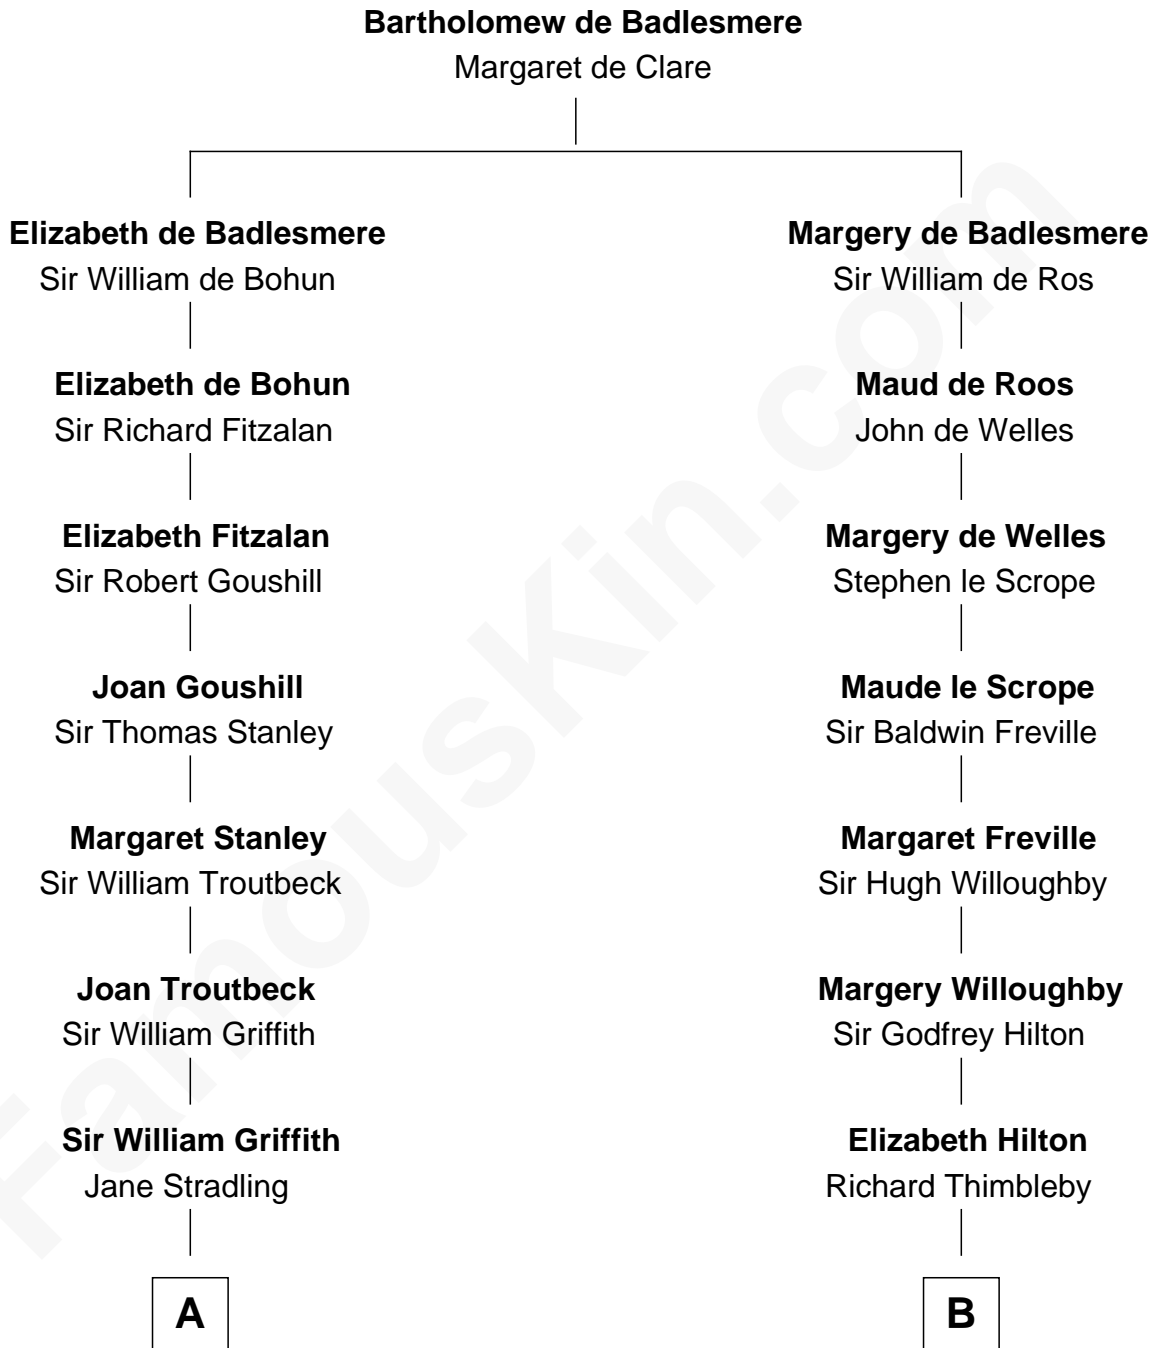

FamousKin.com

Relationship Chart of

Abigail (Smith) Adams

First Lady of President John Adams

15th cousin 3 times removed of

Lucretia (Rudolph) Garfield

First Lady of President James Garfield

C

Arabella Greene Mason

Zebulon Rudolph

Lucretia (Rudolph) Garfield

First Lady of James Garfield

FamousKin.com