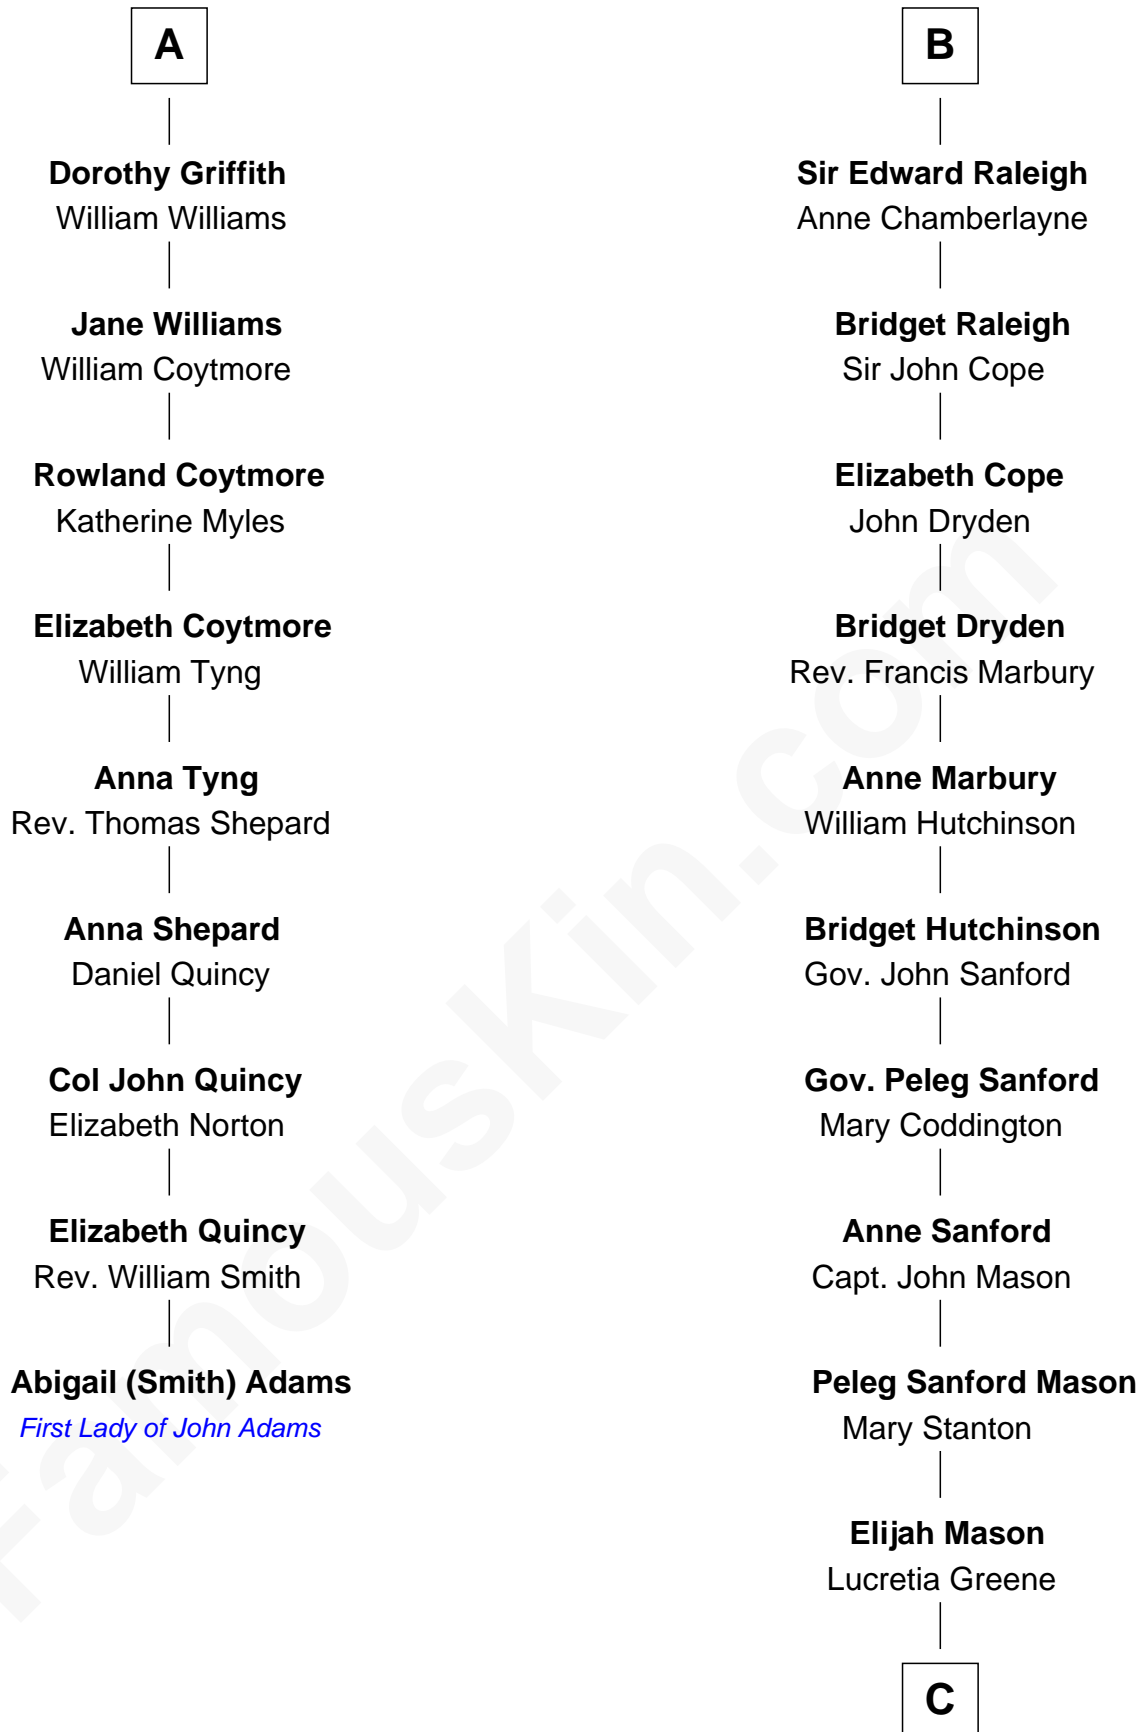

FamousKin.com

Relationship Chart of

Abigail (Smith) Adams

First Lady of President John Adams

15th cousin 3 times removed of

Lucretia (Rudolph) Garfield

First Lady of President James Garfield

Humphrey de Bohun
Elizabeth Plantagenet

Sir William de Bohun
Elizabeth de Badlesmere

Eleanor de Bohun
Sir James le Boteler

Elizabeth de Bohun
Sir Richard Fitzalan

Pernel le Boteler
Sir Gilbert Talbot

Elizabeth Fitzalan
Sir Robert Goushill

Sir Richard Talbot
Ankaret le Strange

Joan Goushill
Sir Thomas Stanley

Mary Talbot
Sir Thomas Greene

Margaret Stanley
Sir William Troutbeck

Sir Thomas Greene
Phillippa Ferrers

Joan Troutbeck
Sir William Griffith

Elizabeth Greene
William Raleigh

Sir William Griffith
Jane Stradling

Sir Edward Raleigh
Margaret Verney

A

B

C

Arabella Greene Mason

Zebulon Rudolph

Lucretia (Rudolph) Garfield