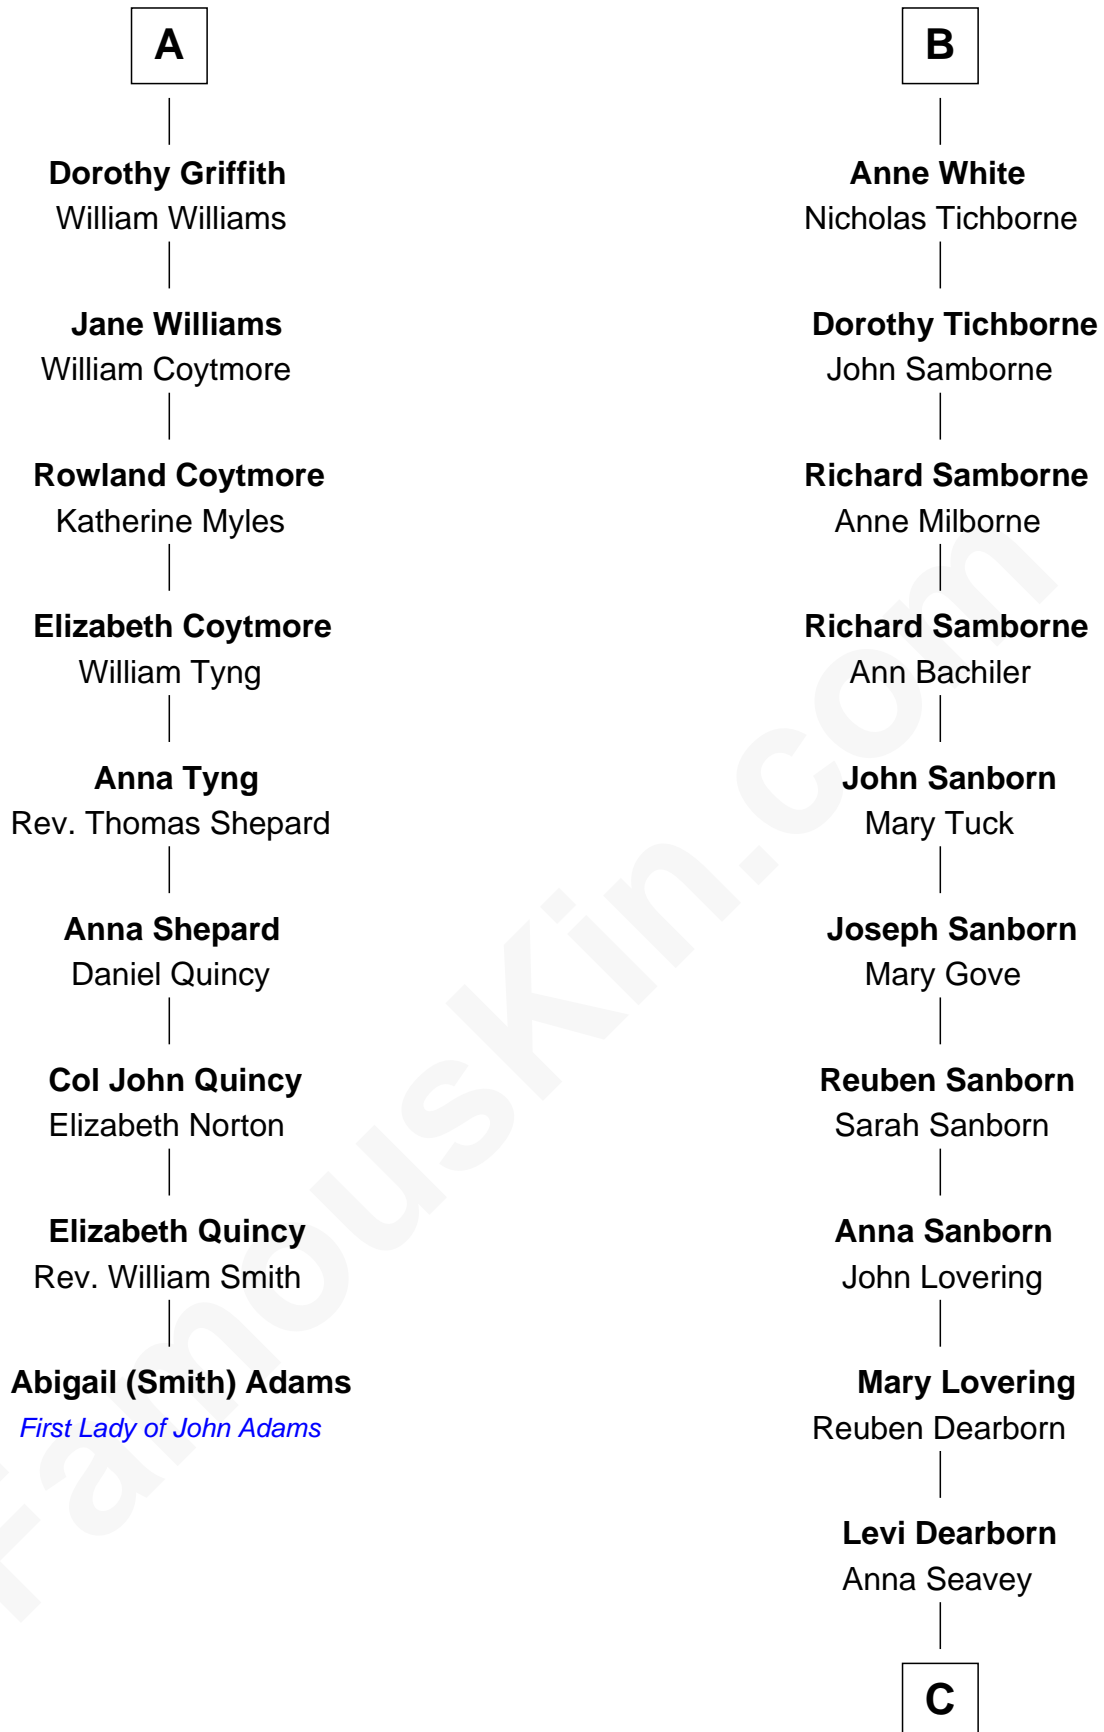

FamousKin.com

Relationship Chart of

Abigail (Smith) Adams

First Lady of President John Adams

15th cousin 5 times removed of

Louis L'Amour

Western Author

C

William S. Dearborn

Frederica Garic

Abraham Truman Dearborn

Elizabeth Frances Freeman

Emily Lavis Dearborn

Dr. Louis Charles LaMoore

Louis L'Amour

Western Author