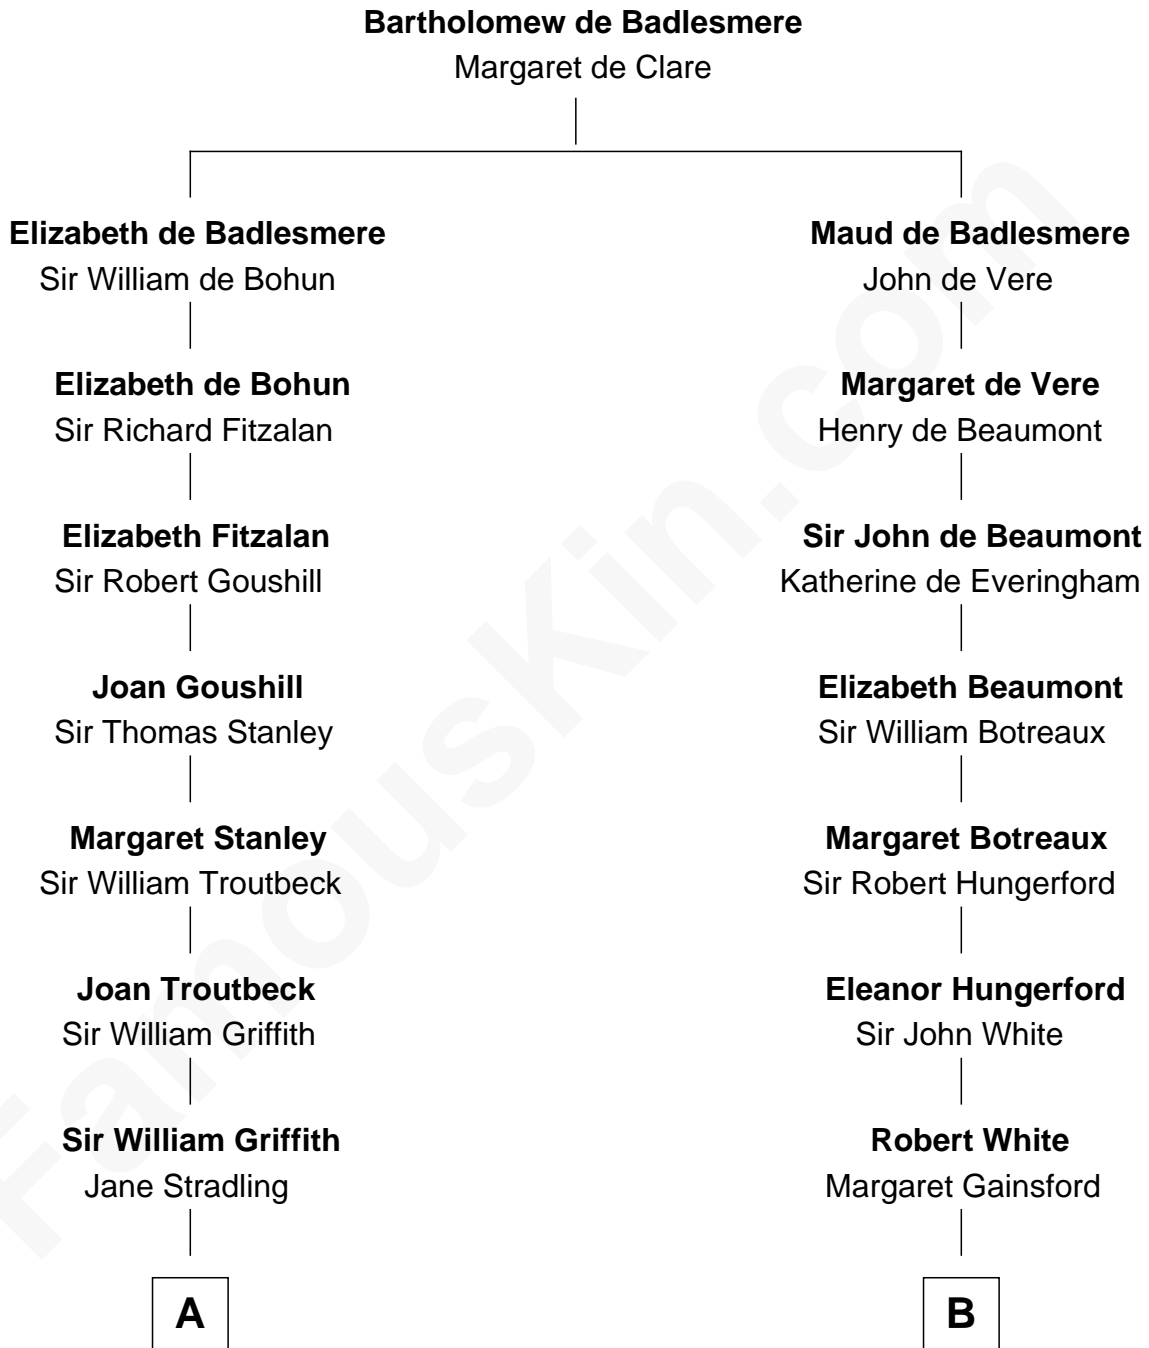

FamousKin.com

Relationship Chart of

Abigail (Smith) Adams

First Lady of President John Adams

15th cousin 5 times removed of

Louis L'Amour

Western Author

C

William S. Dearborn

Frederica Garic

Abraham Truman Dearborn

Elizabeth Frances Freeman

Emily Lavis Dearborn

Dr. Louis Charles LaMoore

Louis L'Amour

Western Author