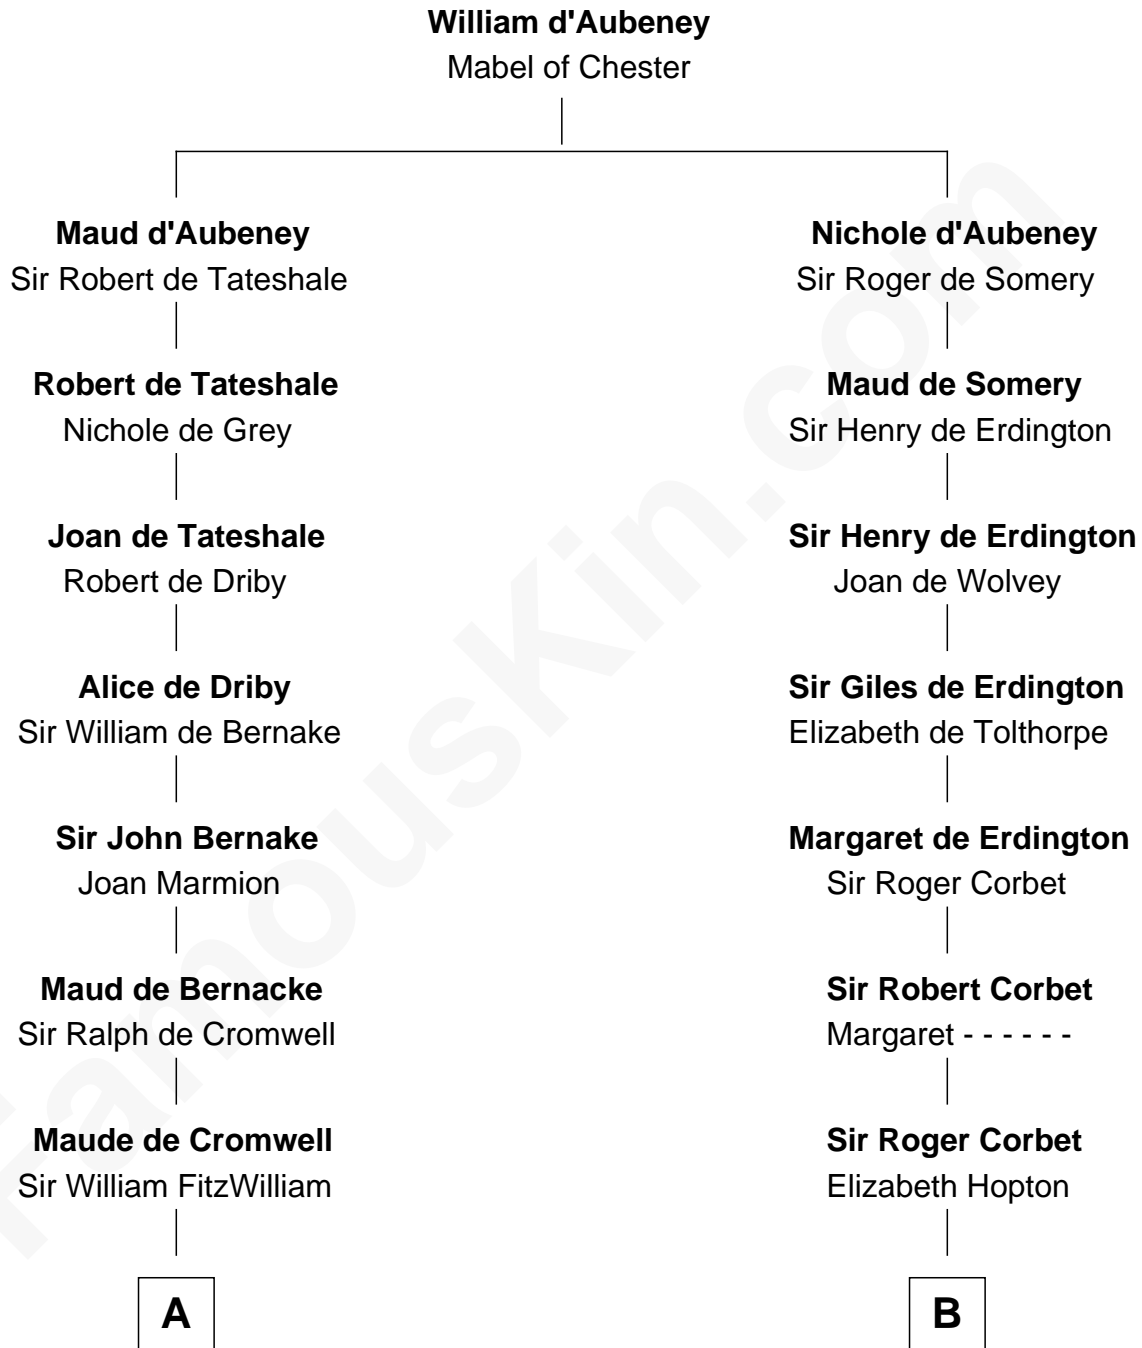

## Relationship Chart of

### Abigail (Smith) Adams

First Lady of President John Adams

12th cousin 6 times removed of

**Richard More**

(c1614 - c1696) Mayflower passenger 1620

**MAYFLOWER**

**C**

**Elizabeth Quincy**  
Rev. William Smith