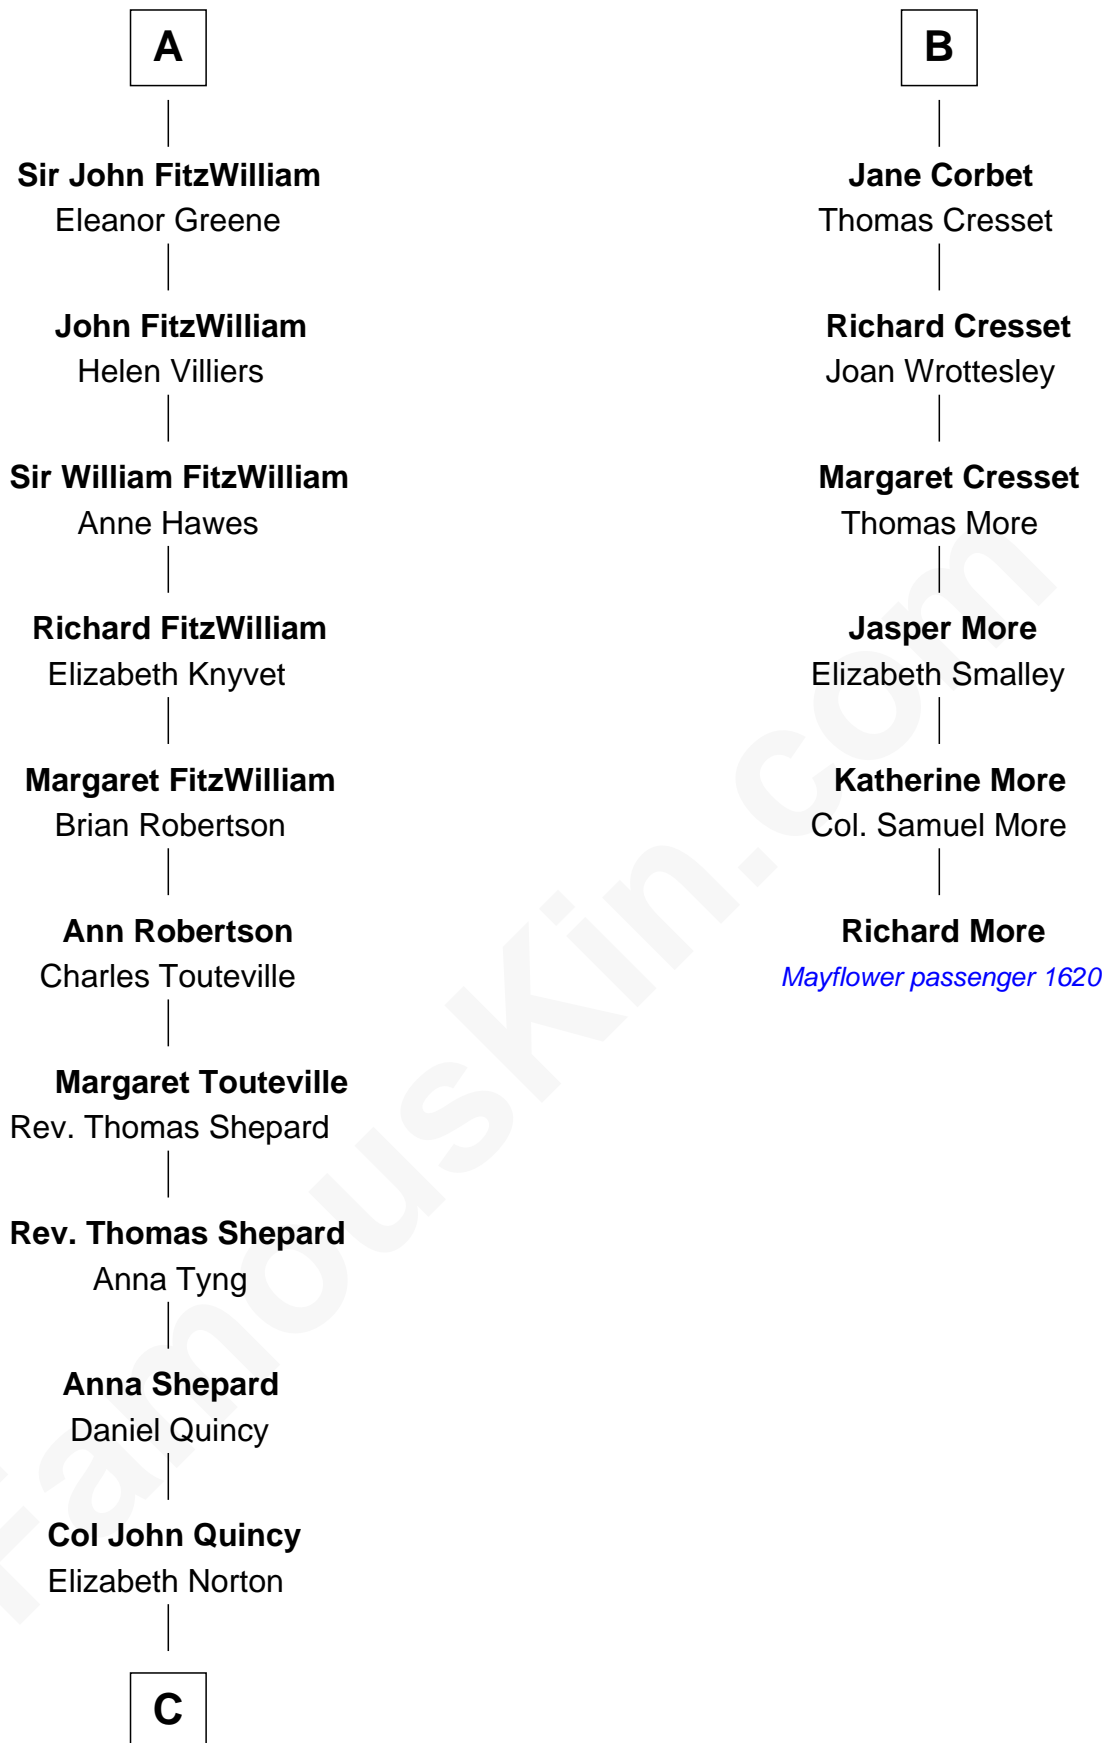

## Relationship Chart of

### Abigail (Smith) Adams

First Lady of President John Adams

12th cousin 6 times removed of

**Richard More**

(c1614 - c1696) Mayflower passenger 1620

**MAYFLOWER**

**C**

**Elizabeth Quincy**  
Rev. William Smith