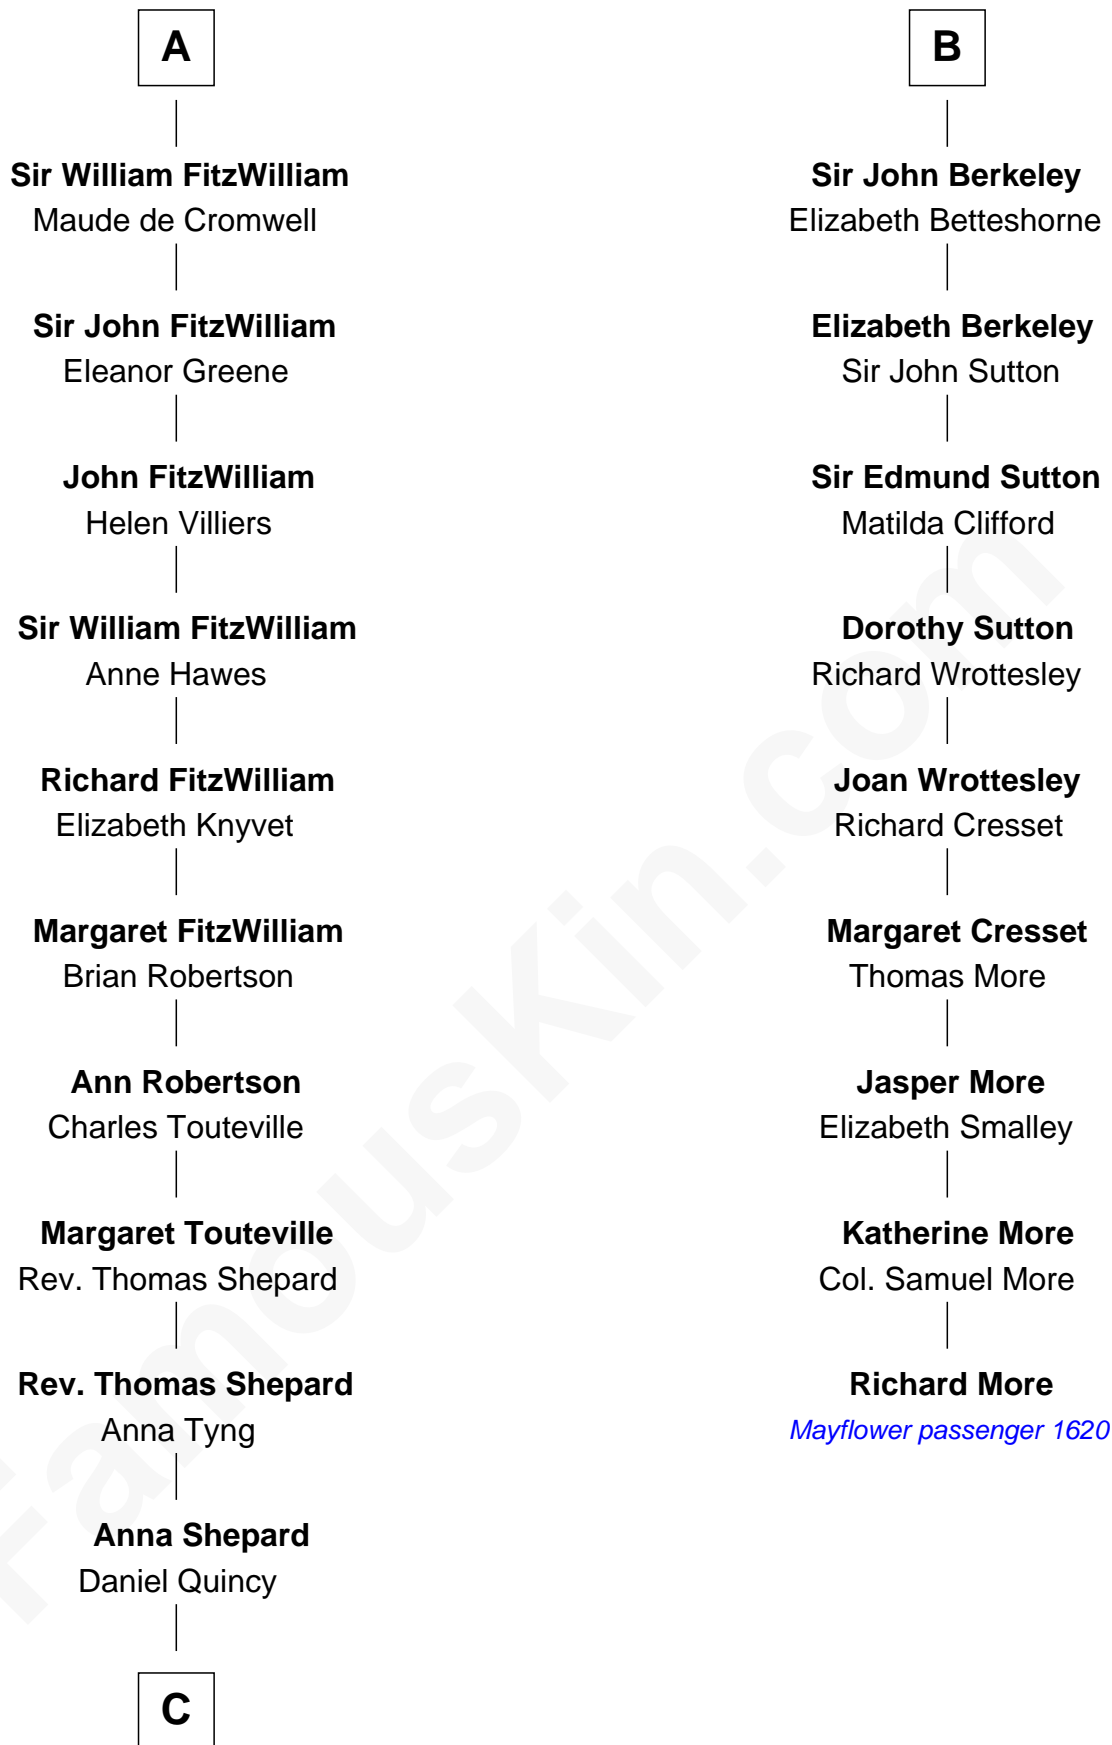

FamousKin.com

Relationship Chart of

Abigail (Smith) Adams

First Lady of President John Adams

15th cousin 4 times removed of

Richard More

(c1614 - c1696) Mayflower passenger 1620

MAYFLOWER