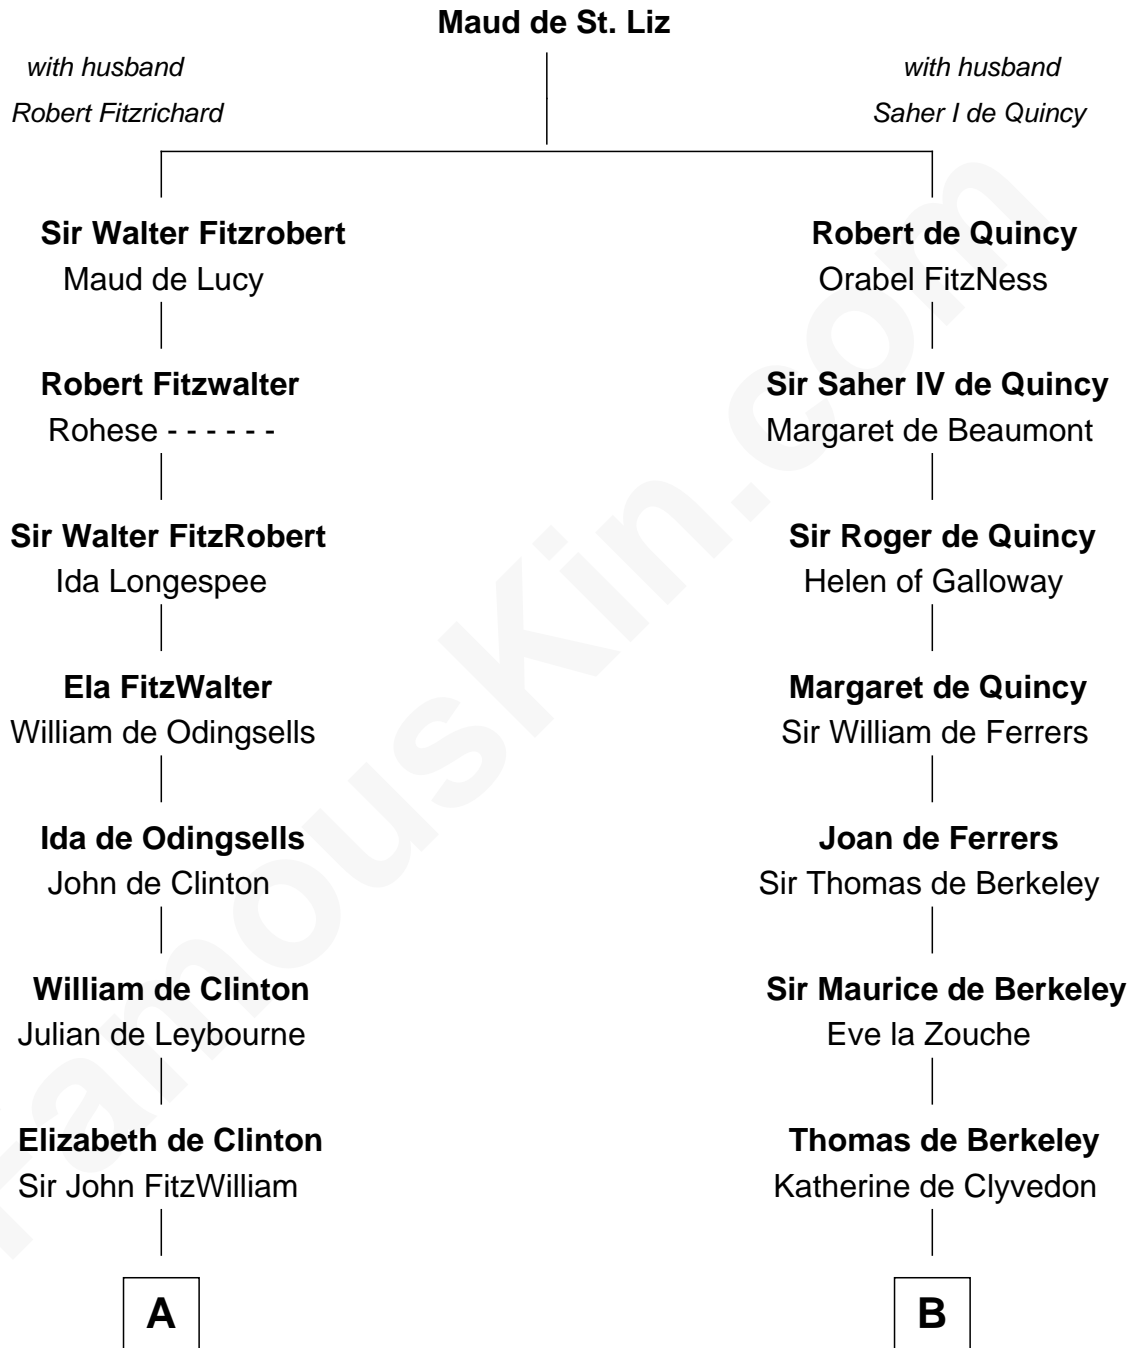

FamousKin.com

Relationship Chart of

Abigail (Smith) Adams

First Lady of President John Adams

15th cousin 4 times removed of

Richard More

(c1614 - c1696) Mayflower passenger 1620

MAYFLOWER