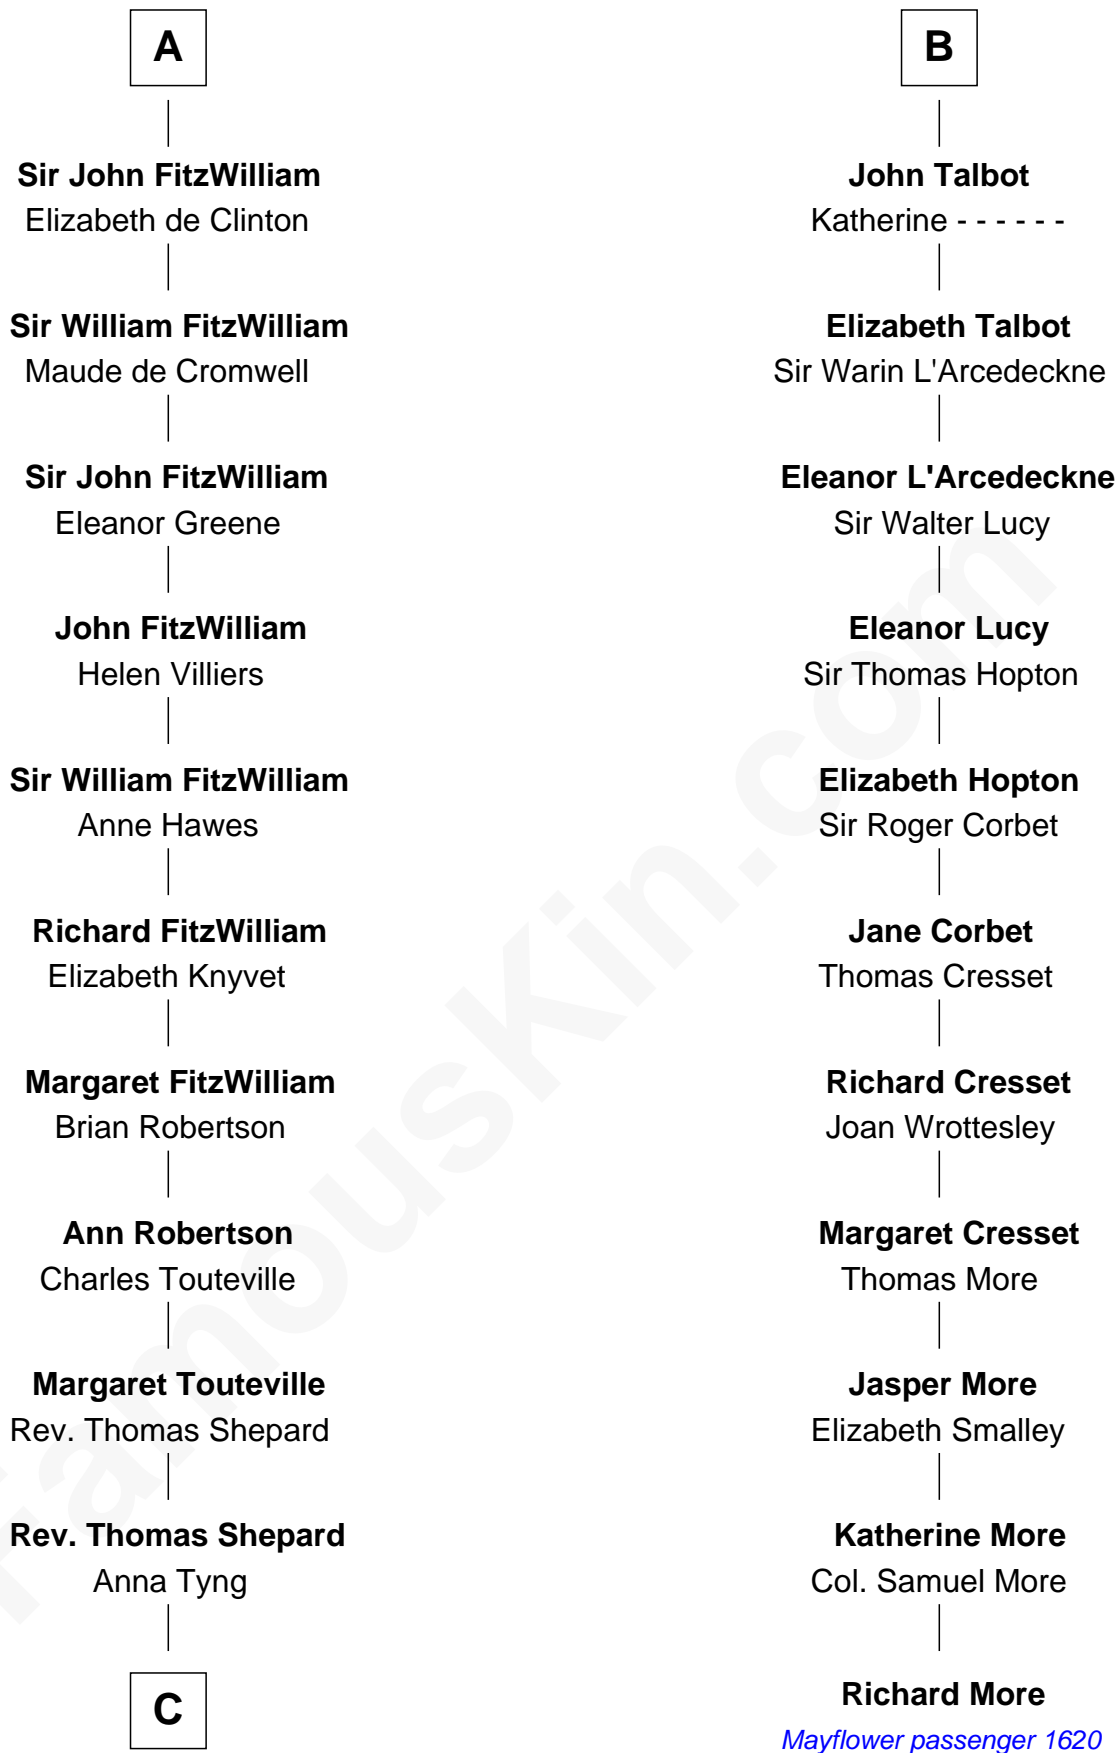

FamousKin.com

Relationship Chart of

Abigail (Smith) Adams

First Lady of President John Adams

17th cousin 3 times removed of

Richard More

(c1614 - c1696) Mayflower passenger 1620

MAYFLOWER