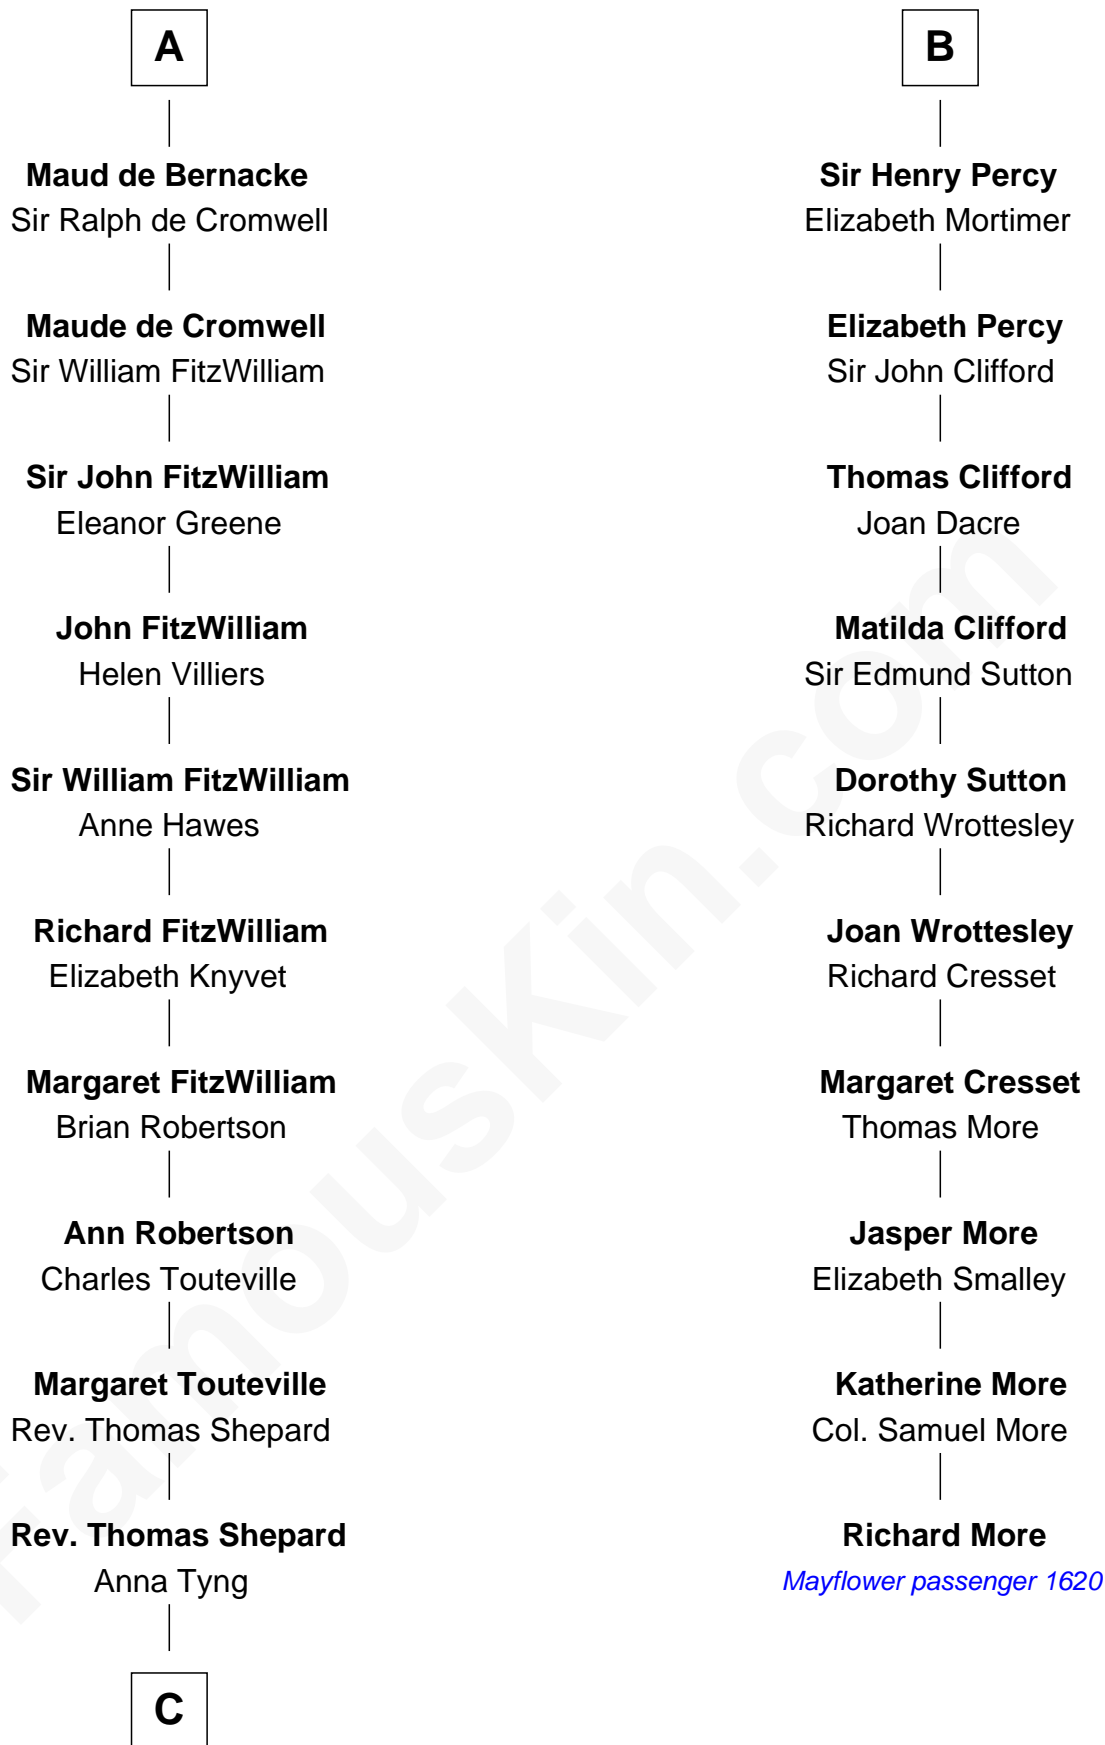

FamousKin.com

Relationship Chart of

Abigail (Smith) Adams

First Lady of President John Adams

16th cousin 4 times removed of

Richard More

(c1614 - c1696) Mayflower passenger 1620

MAYFLOWER