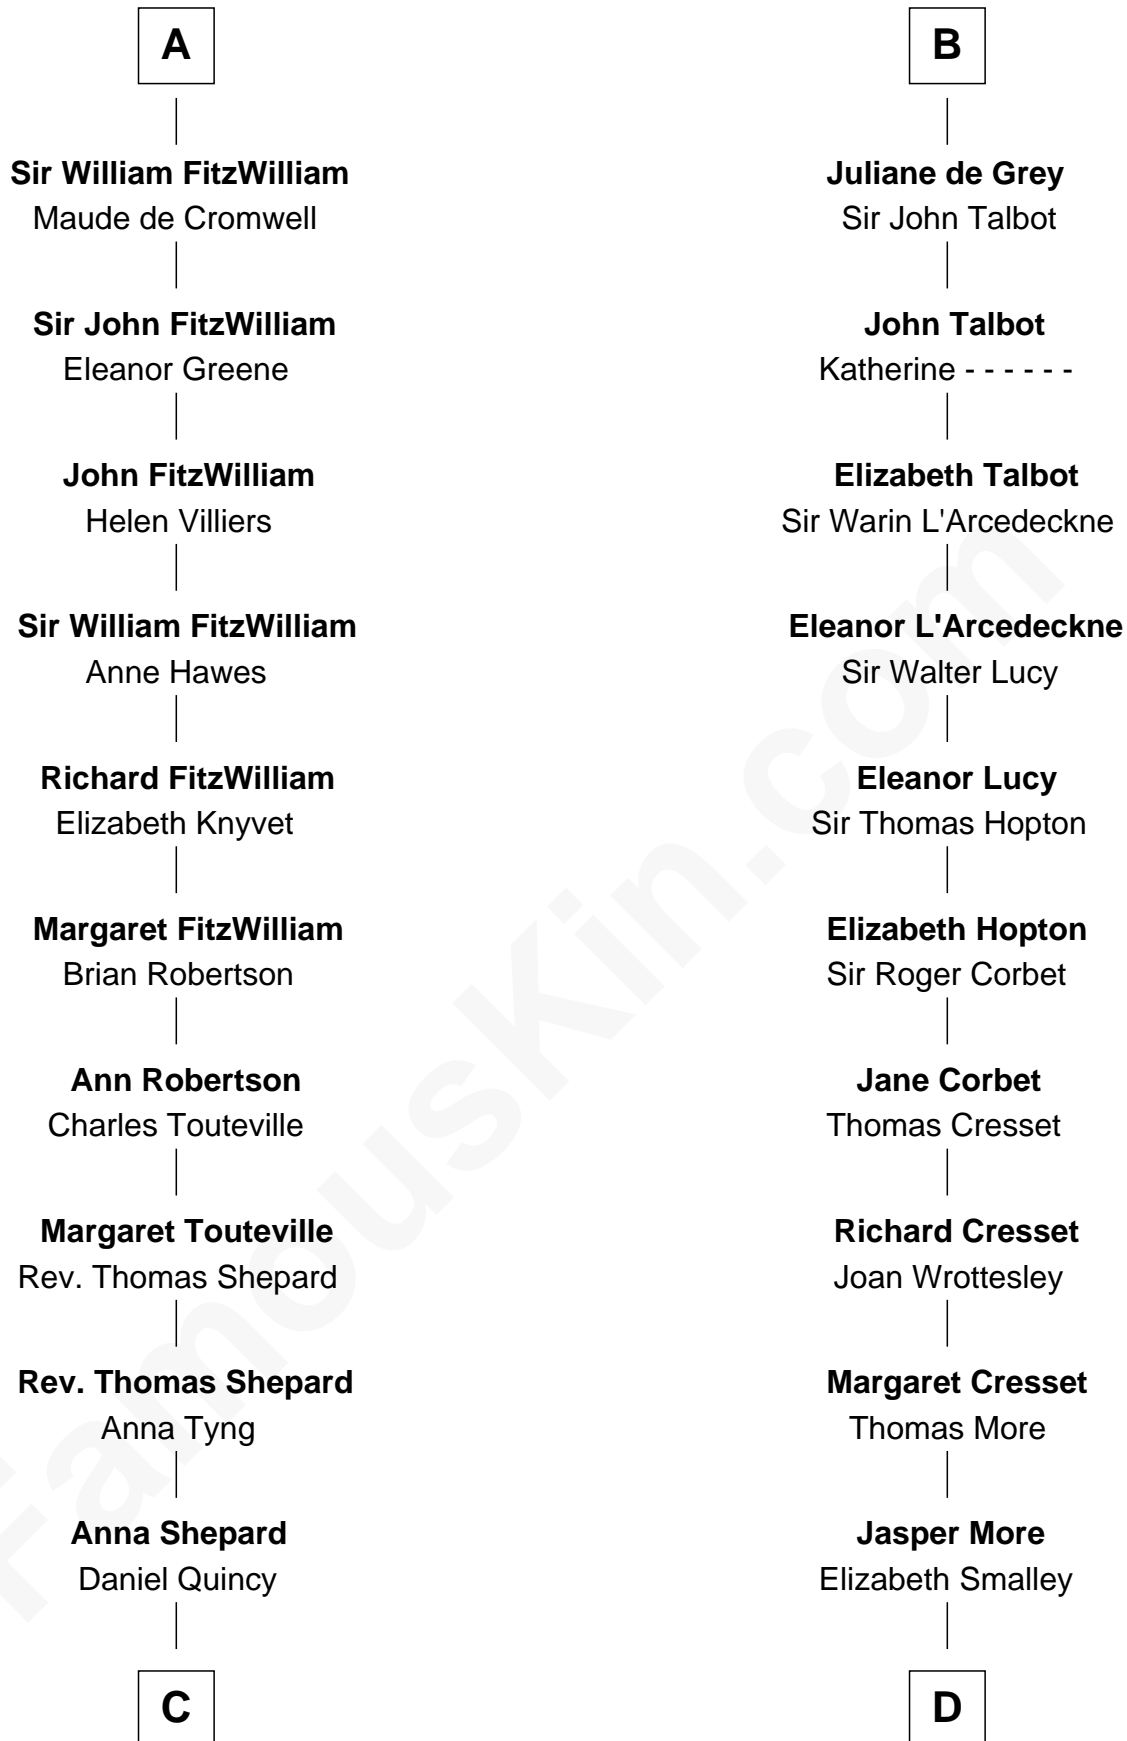

## Relationship Chart of

### Abigail (Smith) Adams

First Lady of President John Adams

18th cousin 1 time removed of

**Richard More**

(c1614 - c1696) Mayflower passenger 1620

**MAYFLOWER**

**C**

**Col John Quincy**  
Elizabeth Norton

**Elizabeth Quincy**  
Rev. William Smith

**Abigail (Smith) Adams**  
*First Lady of John Adams*

**D**

**Katherine More**  
Col. Samuel More

**Richard More**  
*Mayflower passenger 1620*

FamousKin.com