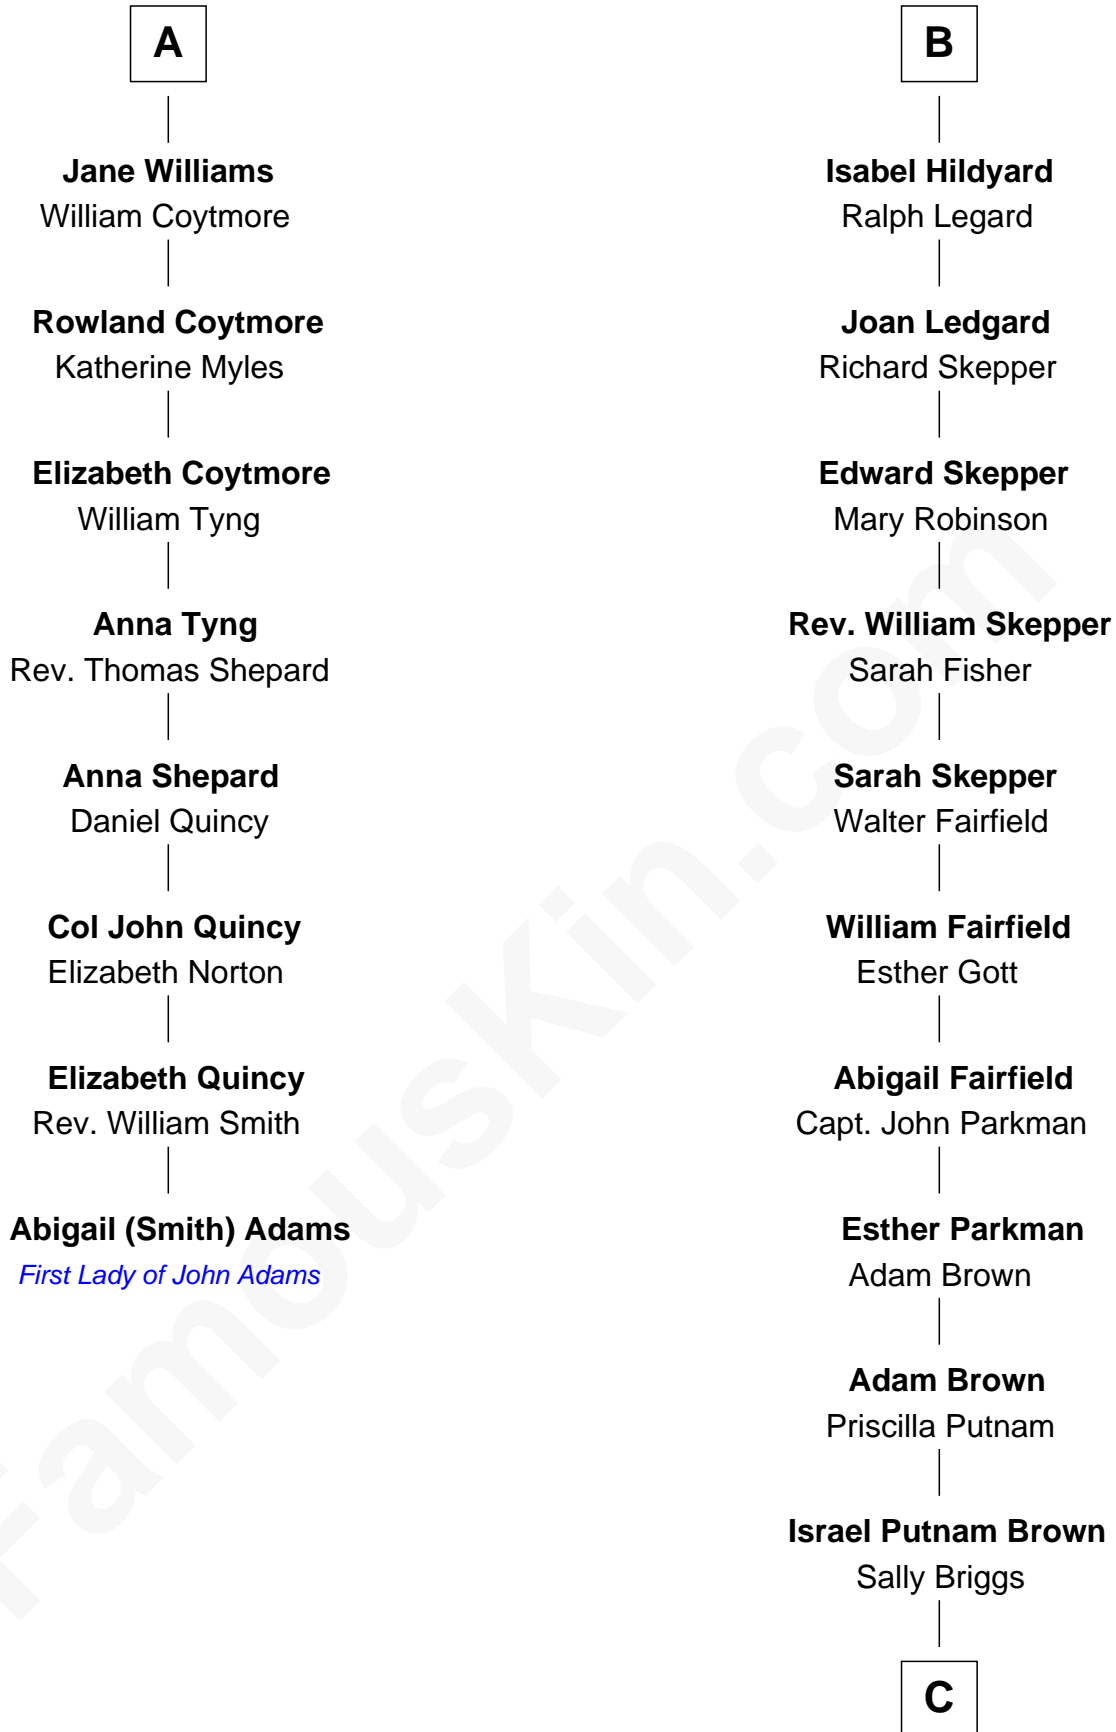

FamousKin.com

Relationship Chart of

Abigail (Smith) Adams

First Lady of President John Adams

14th cousin 6 times removed of

Calvin Coolidge

30th U.S. President

C

—
Sally Briggs Brown

Israel Chase Brewer

—
Sarah Almeda Brewer

Calvin Galusha Coolidge

—
Col. John Calvin Coolidge

Victoria Josephine Moor

—
Calvin Coolidge

30th U.S. President