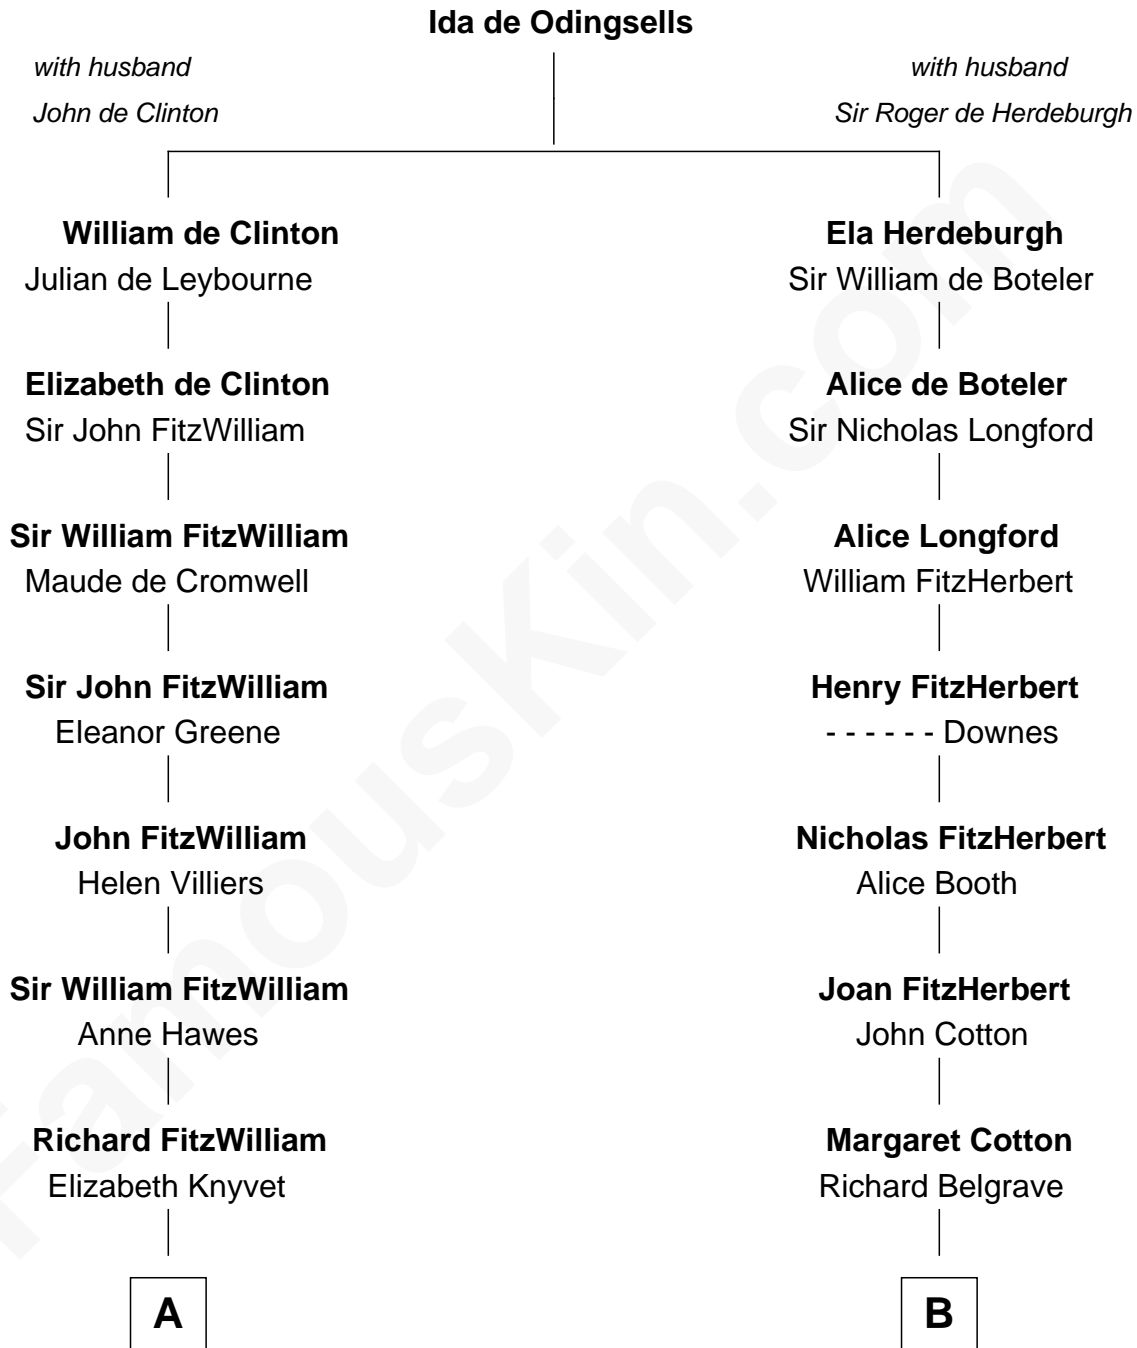

FamousKin.com

Relationship Chart of

Abigail (Smith) Adams

First Lady of President John Adams

14th cousin 6 times removed of

Calvin Coolidge
30th U.S. President

C

—
Mary Davis

John Dunlap Moor

—
Hiram Dunlap Moor

Abigail Pinney Franklin

—
Victoria Josephine Moor

Col. John Calvin Coolidge

—
Calvin Coolidge

30th U.S. President

FamousKin.com