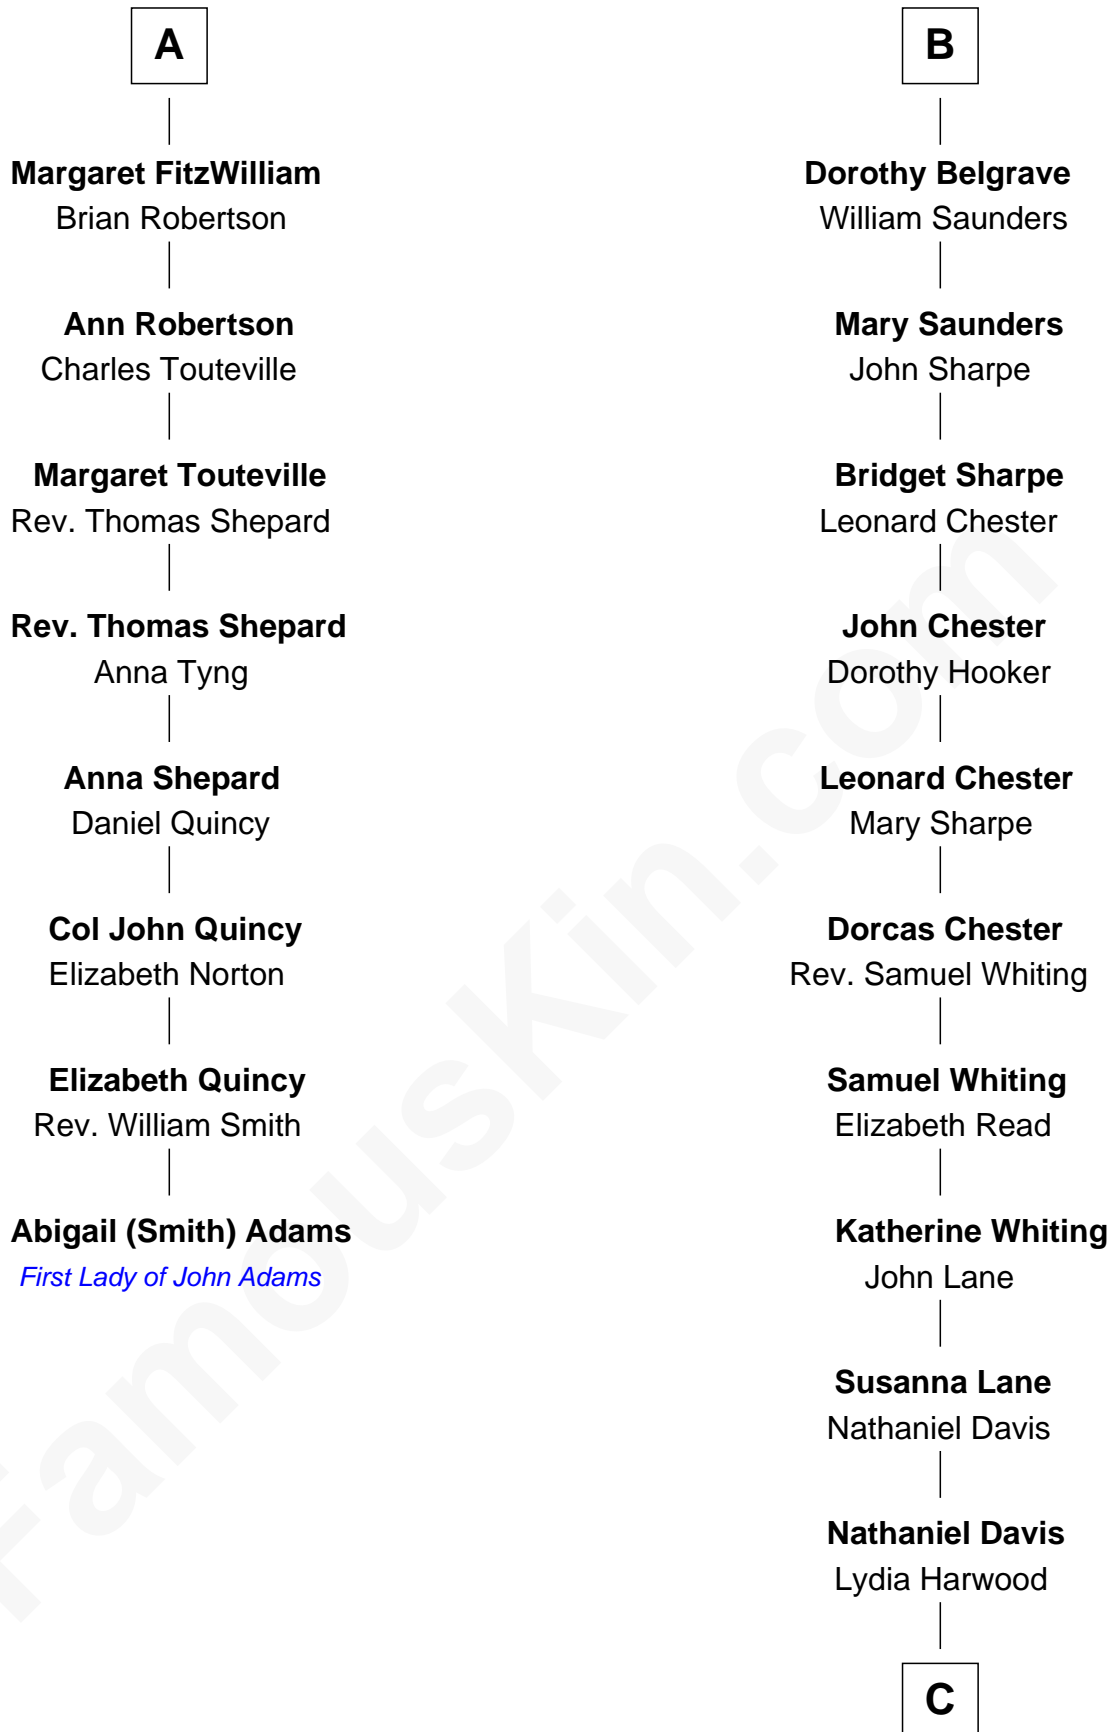

FamousKin.com

Relationship Chart of

Abigail (Smith) Adams

First Lady of President John Adams

14th cousin 6 times removed of

Calvin Coolidge
30th U.S. President

C

—
Mary Davis

John Dunlap Moor

—
Hiram Dunlap Moor

Abigail Pinney Franklin

—
Victoria Josephine Moor

Col. John Calvin Coolidge

—
Calvin Coolidge

30th U.S. President

FamousKin.com