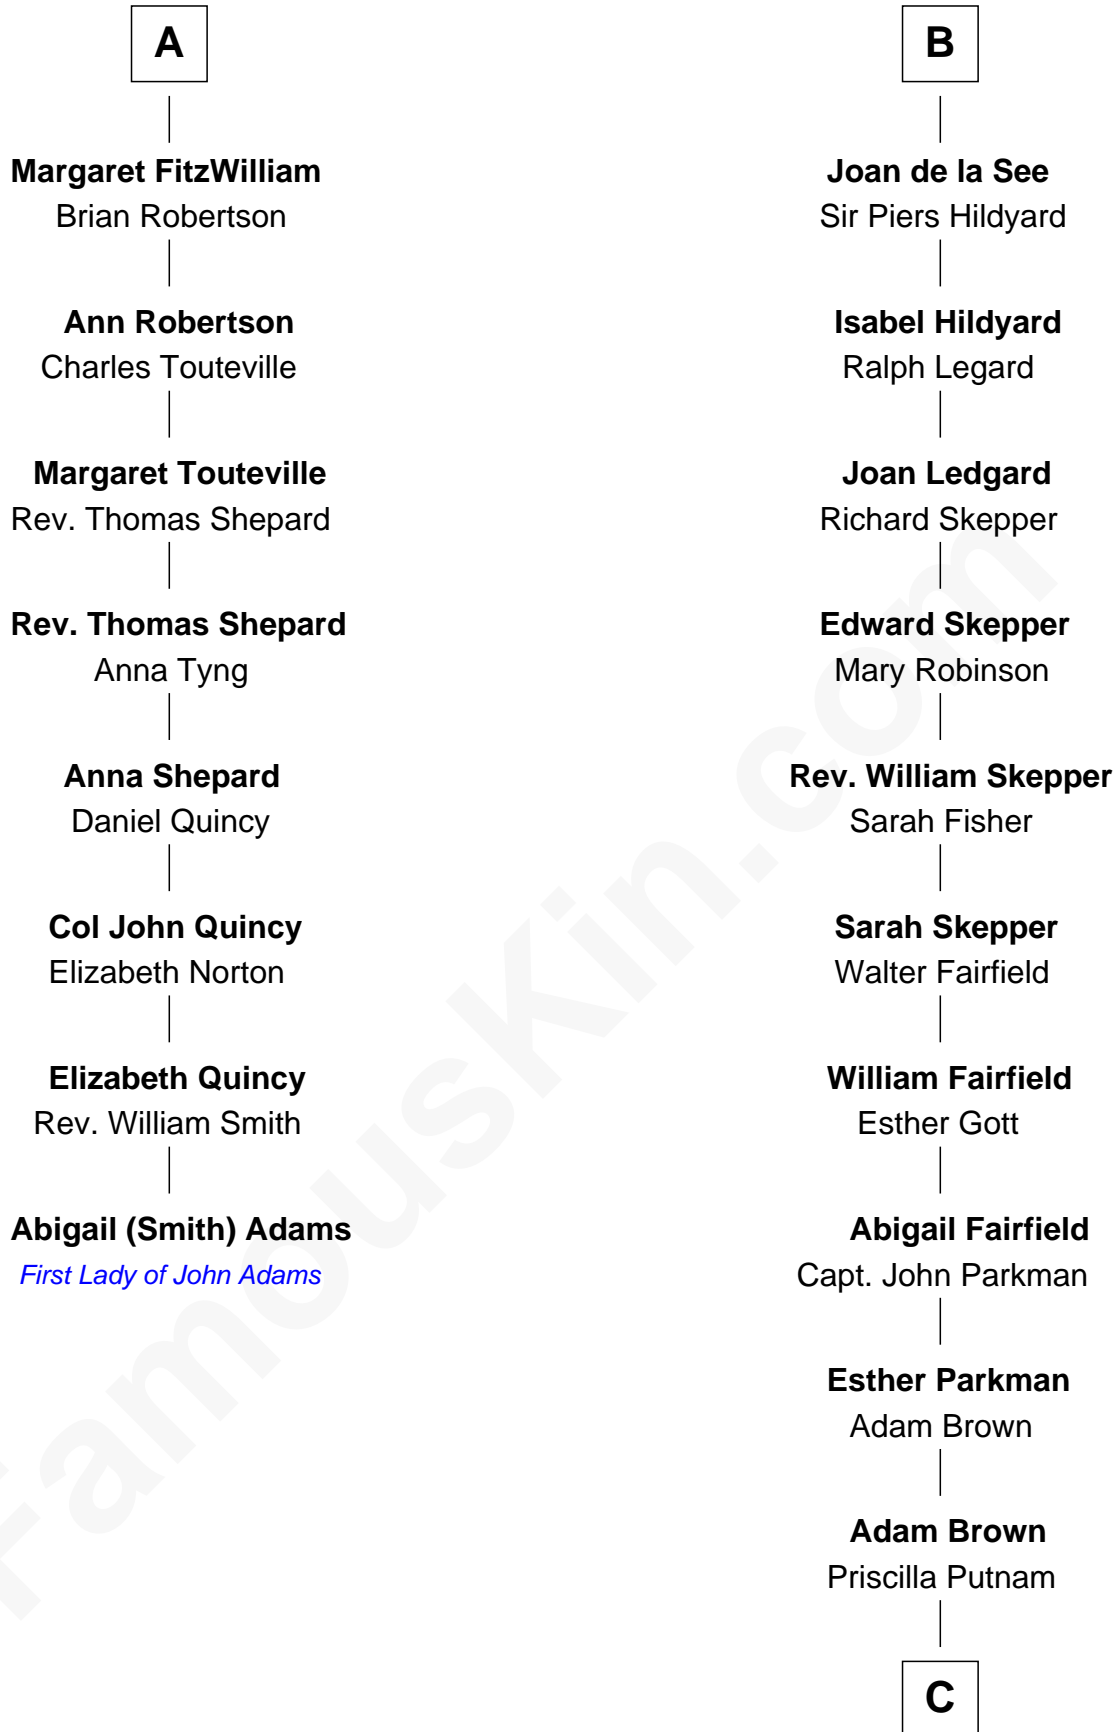

FamousKin.com

Relationship Chart of

Abigail (Smith) Adams

First Lady of President John Adams

14th cousin 7 times removed of

Calvin Coolidge

30th U.S. President

Eudo la Zouche
Milicent de Cantilupe

Victoria Josephine Moor

Calvin Coolidge

30th U.S. President

FamousKin.com