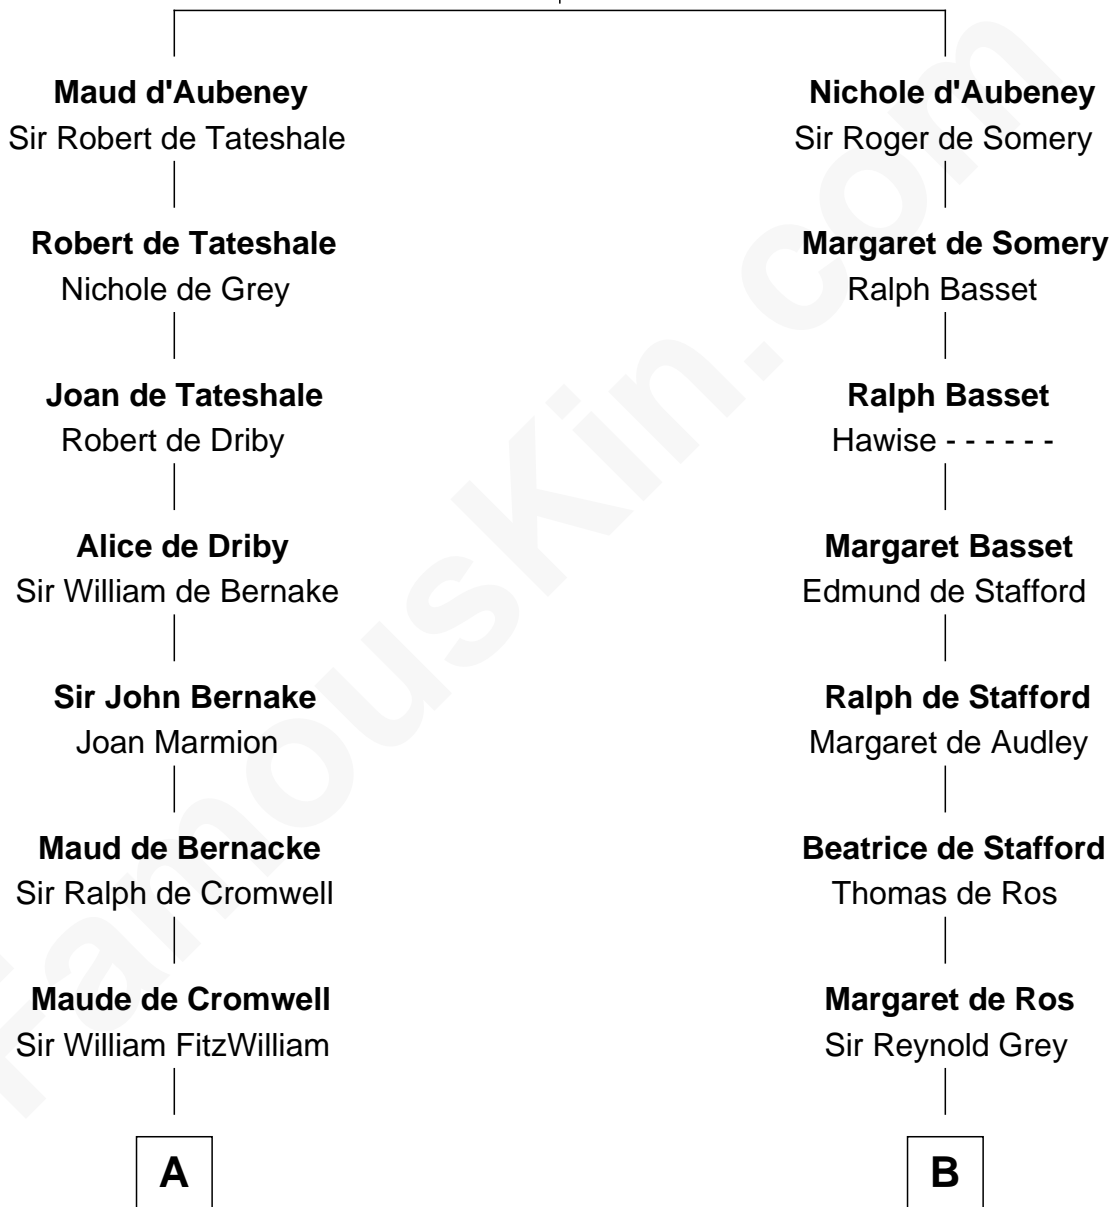

FamousKin.com

Relationship Chart of

Abigail (Smith) Adams

First Lady of President John Adams

18th cousin 1 time removed of

Bathsheba (Ruggles) Spooner

First woman executed for murder in U.S. by non-British government

William d'Aubenev
Mabel of Chester

C

Elizabeth Quincy
Rev. William Smith

Abigail (Smith) Adams
First Lady of John Adams

D

Rev. Timothy Ruggles
Mary White

Timothy Dwight Ruggles
Bathsheba Bourne

Bathsheba (Ruggles) Spooner
First Woman Executed in U.S.