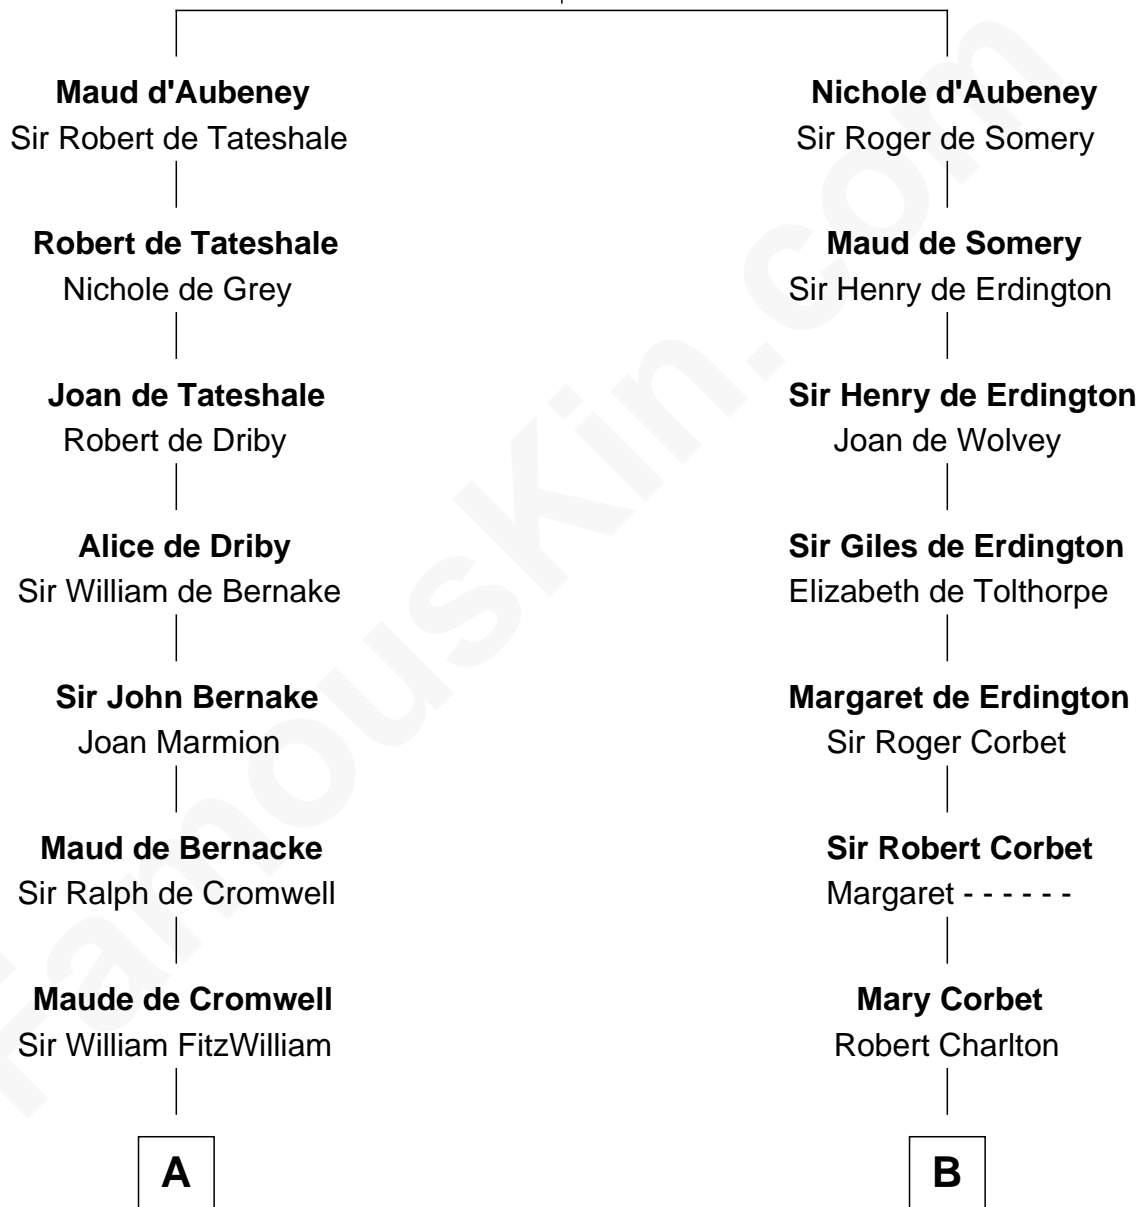

FamousKin.com

Relationship Chart of

Abigail (Smith) Adams

First Lady of President John Adams

18th cousin 2 times removed of

Norman Rockwell

American Artist

William d'Aubenev

Mabel of Chester

C

Elizabeth Quincy
Rev. William Smith

Abigail (Smith) Adams
First Lady of John Adams

D

Samuel Darling Rockwell
Orilla Janes Sherman

John William Rockwell
Phebe Boyce Waring

Jarvis Waring Rockwell
Anne Mary Hill

Norman Rockwell
American Artist