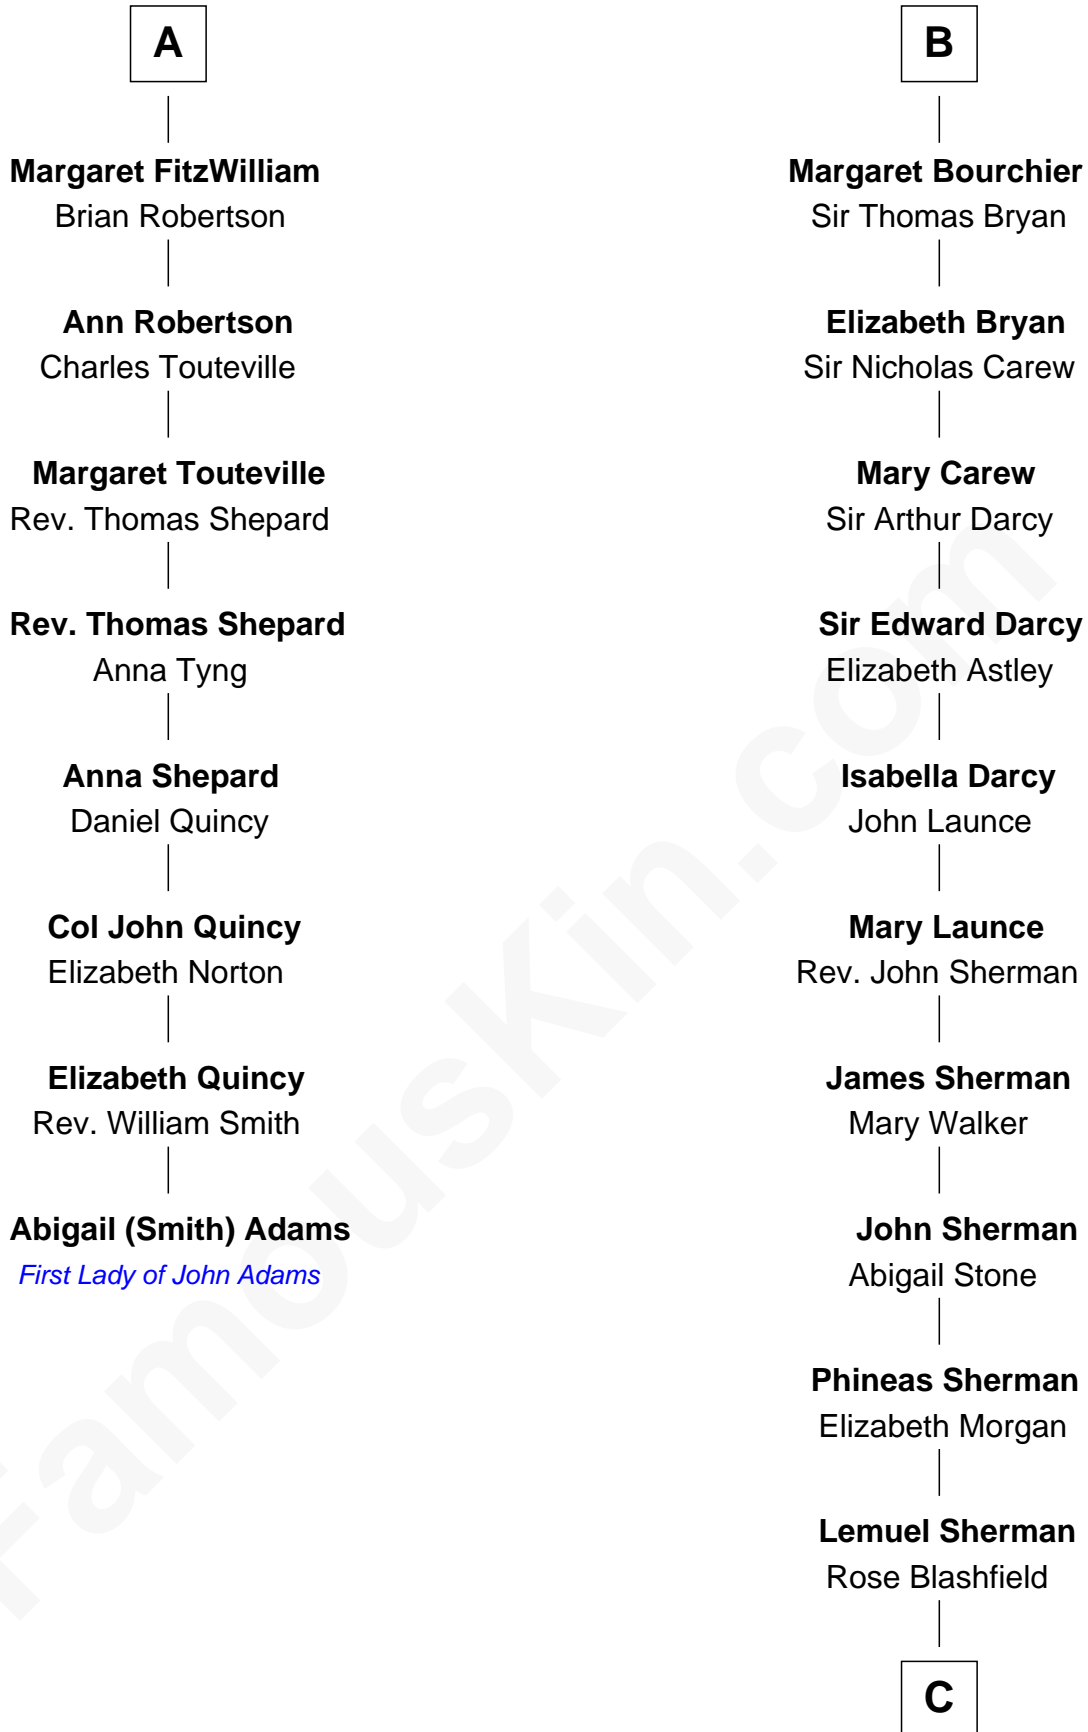

FamousKin.com
Relationship Chart of
Abigail (Smith) Adams
First Lady of President John Adams

14th cousin 7 times removed of

Norman Rockwell
American Artist

C

Jacob Sherman

Cafira Janes

Orilla Janes Sherman

Samuel Darling Rockwell

John William Rockwell

Phebe Boyce Waring

Jarvis Waring Rockwell

Anne Mary Hill

Norman Rockwell

American Artist

FamousKin.com