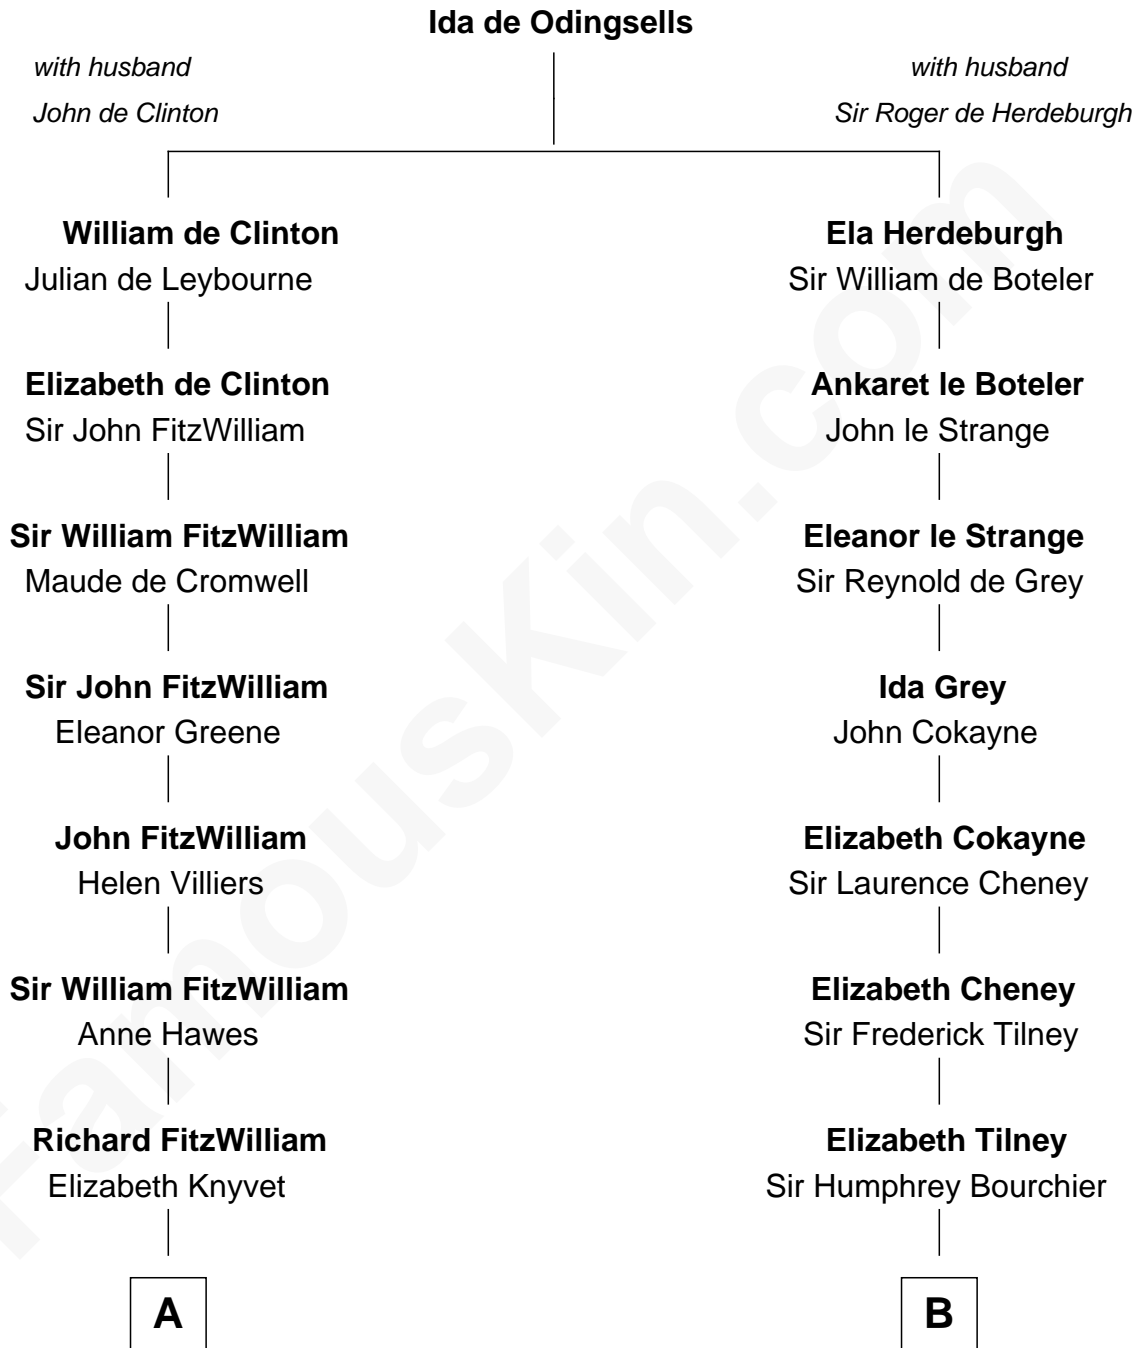

FamousKin.com
Relationship Chart of
Abigail (Smith) Adams
First Lady of President John Adams

14th cousin 7 times removed of

Norman Rockwell
American Artist

C

Jacob Sherman

Cafira Janes

Orilla Janes Sherman

Samuel Darling Rockwell

John William Rockwell

Phebe Boyce Waring

Jarvis Waring Rockwell

Anne Mary Hill

Norman Rockwell

American Artist

FamousKin.com