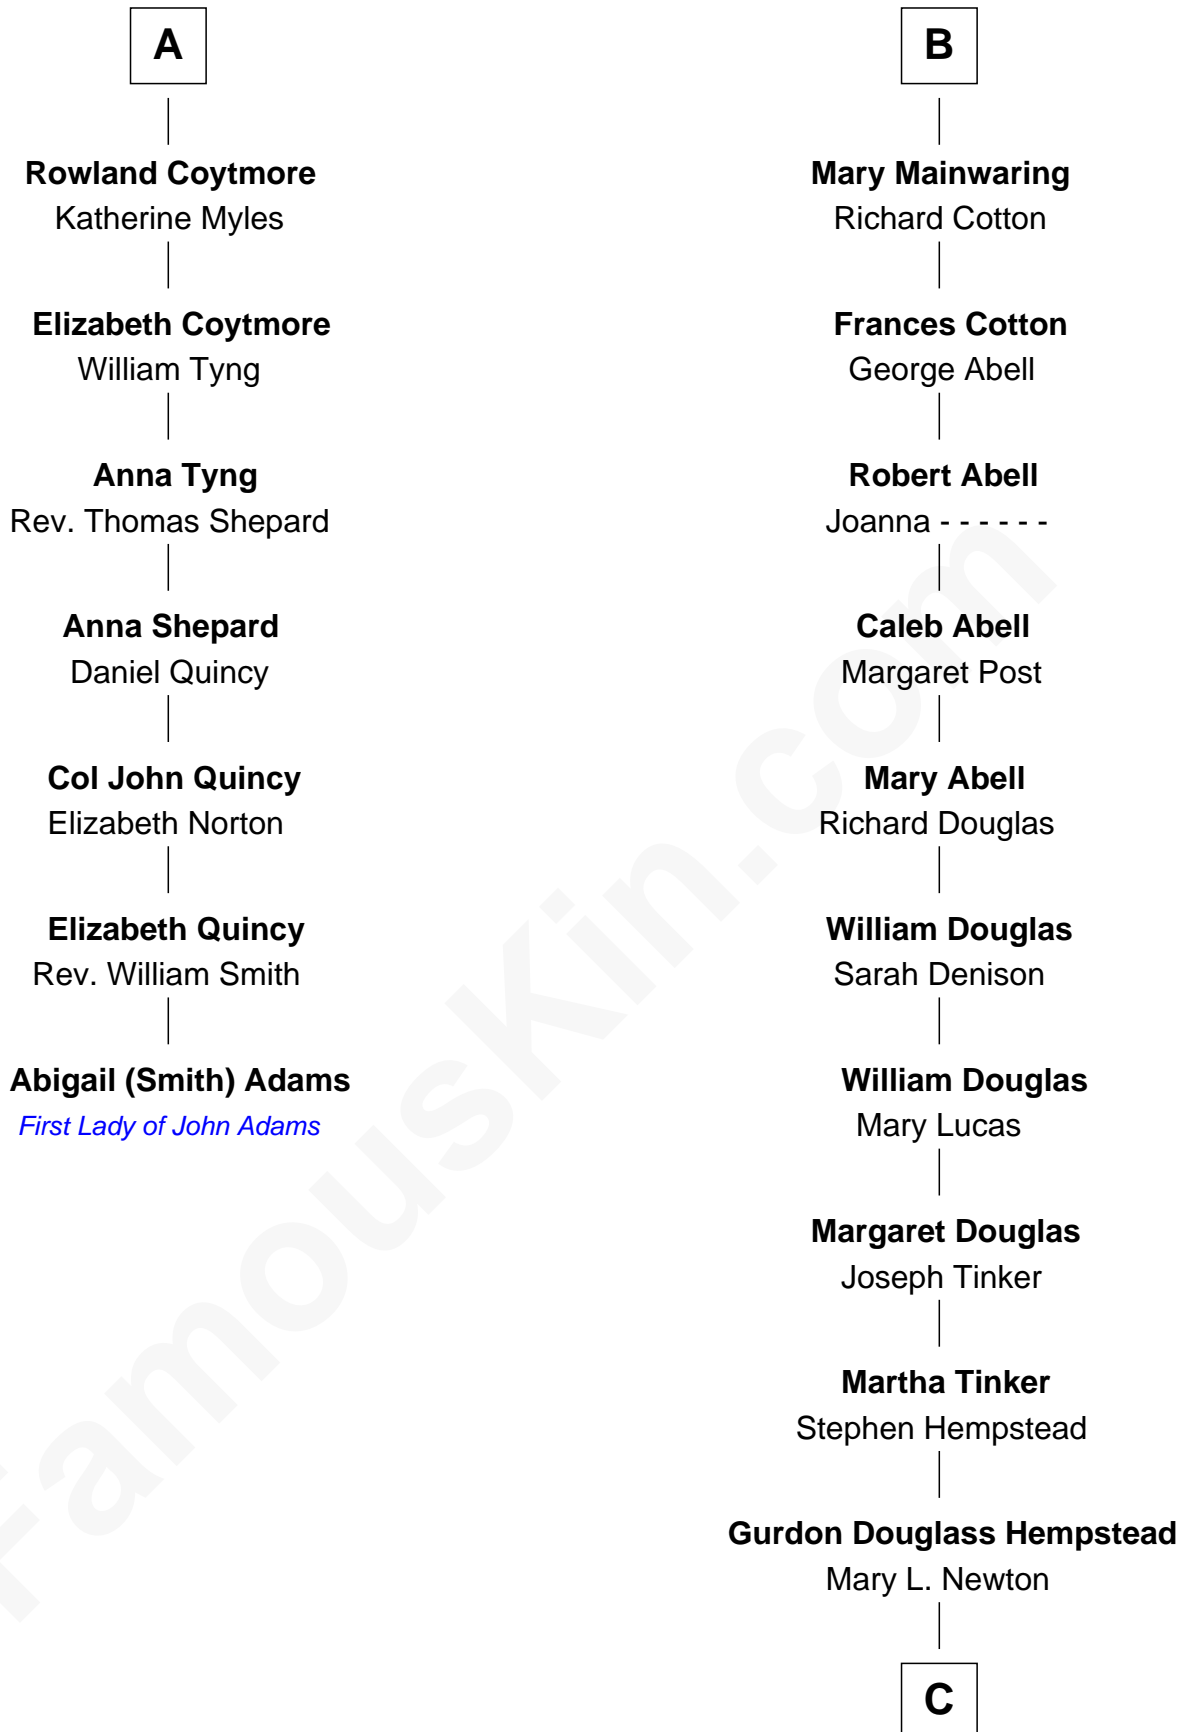

**FamousKin.com**  
**Relationship Chart of**  
**Abigail (Smith) Adams**  
*First Lady of President John Adams*

**13th cousin 8 times removed of**

**Richard Gere**  
*Movie Actor*

**Sir Richard Fitzalan**  
 Elizabeth de Bohun

C

**Julia Anne Hempstead**

Elisha Thomas Tiffany

**Nelson Leroy Tiffany**

Evaline Harriet Williams

**William Stanton Tiffany**

Anna Rebecca Stevens

**Doris Anna Tiffany**