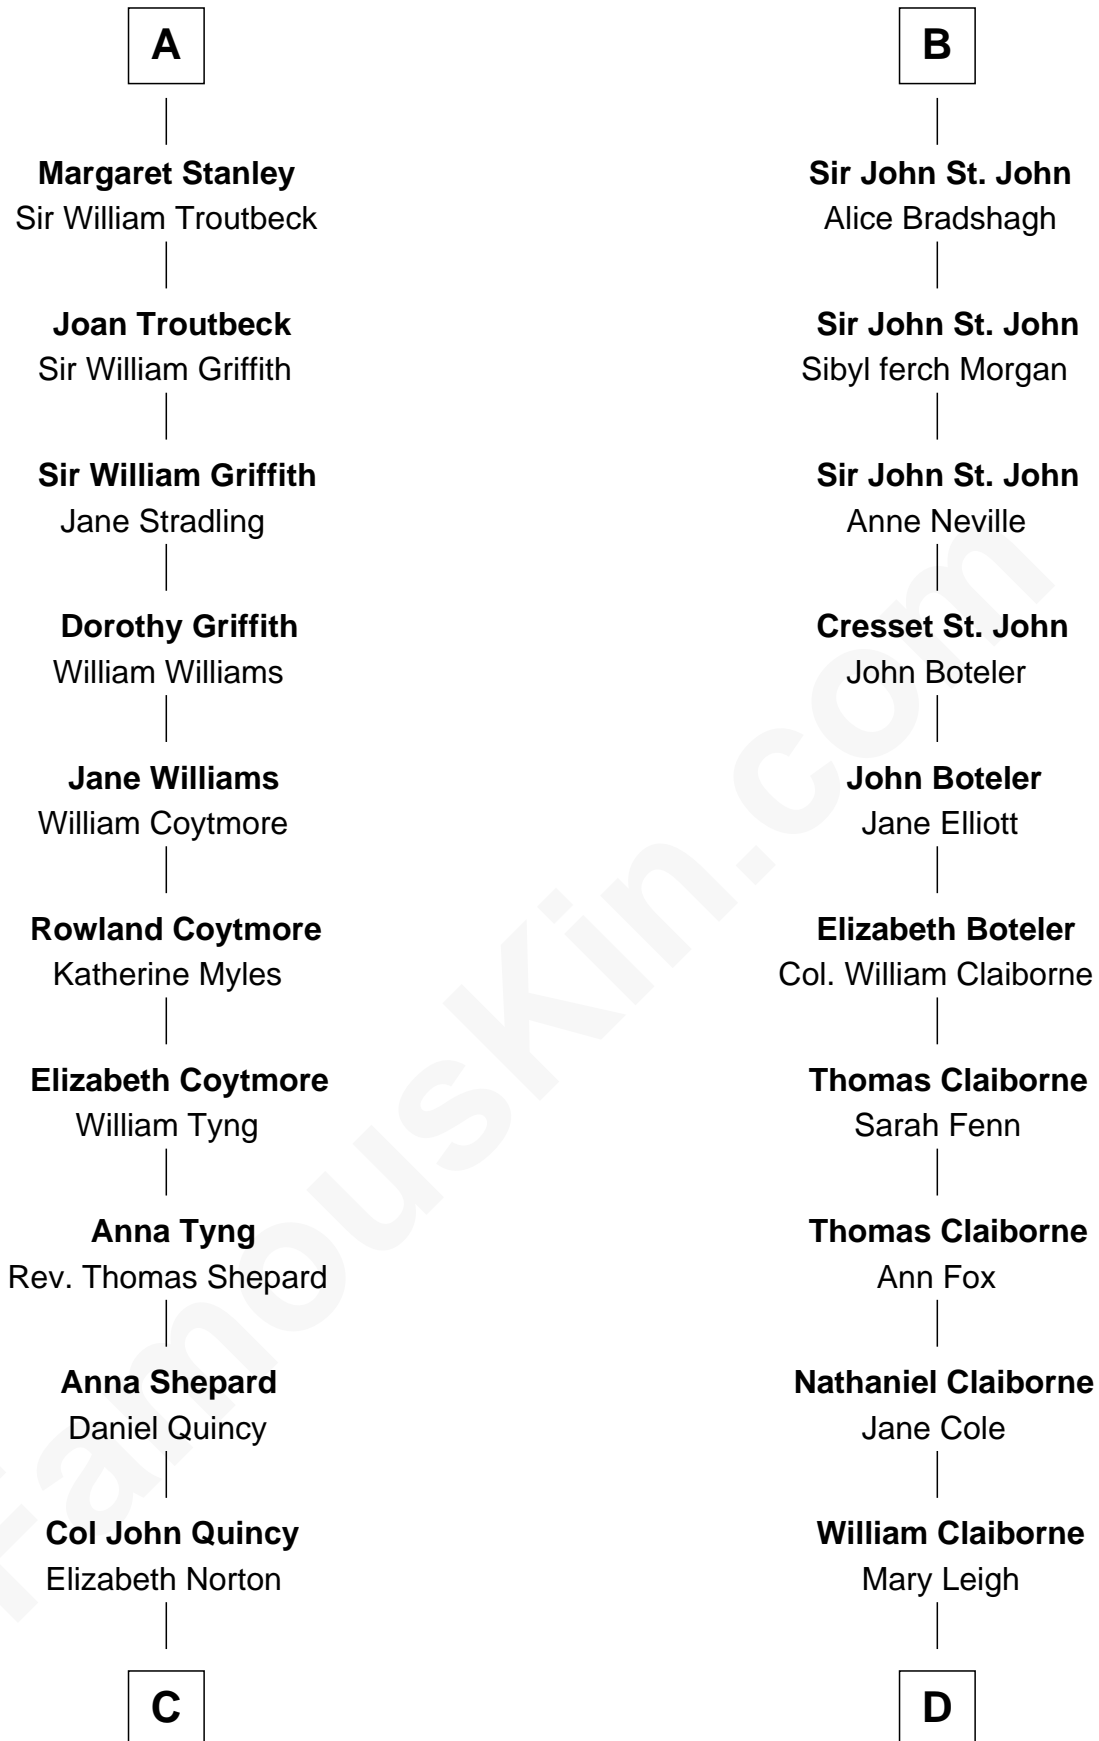

FamousKin.com

Relationship Chart of

Abigail (Smith) Adams

First Lady of President John Adams

18th cousin 3 times removed of

Liz Claiborne

Fashion Designer and Founder of Liz Claiborne Inc.

C

Elizabeth Quincy
Rev. William Smith

Abigail (Smith) Adams
First Lady of John Adams

D

William Charles Cole Claiborne
Clarisse Duralde

William Charles Cole Claiborne
Louise de Balathier

Fernand Claiborne
Marie Louise Villeré