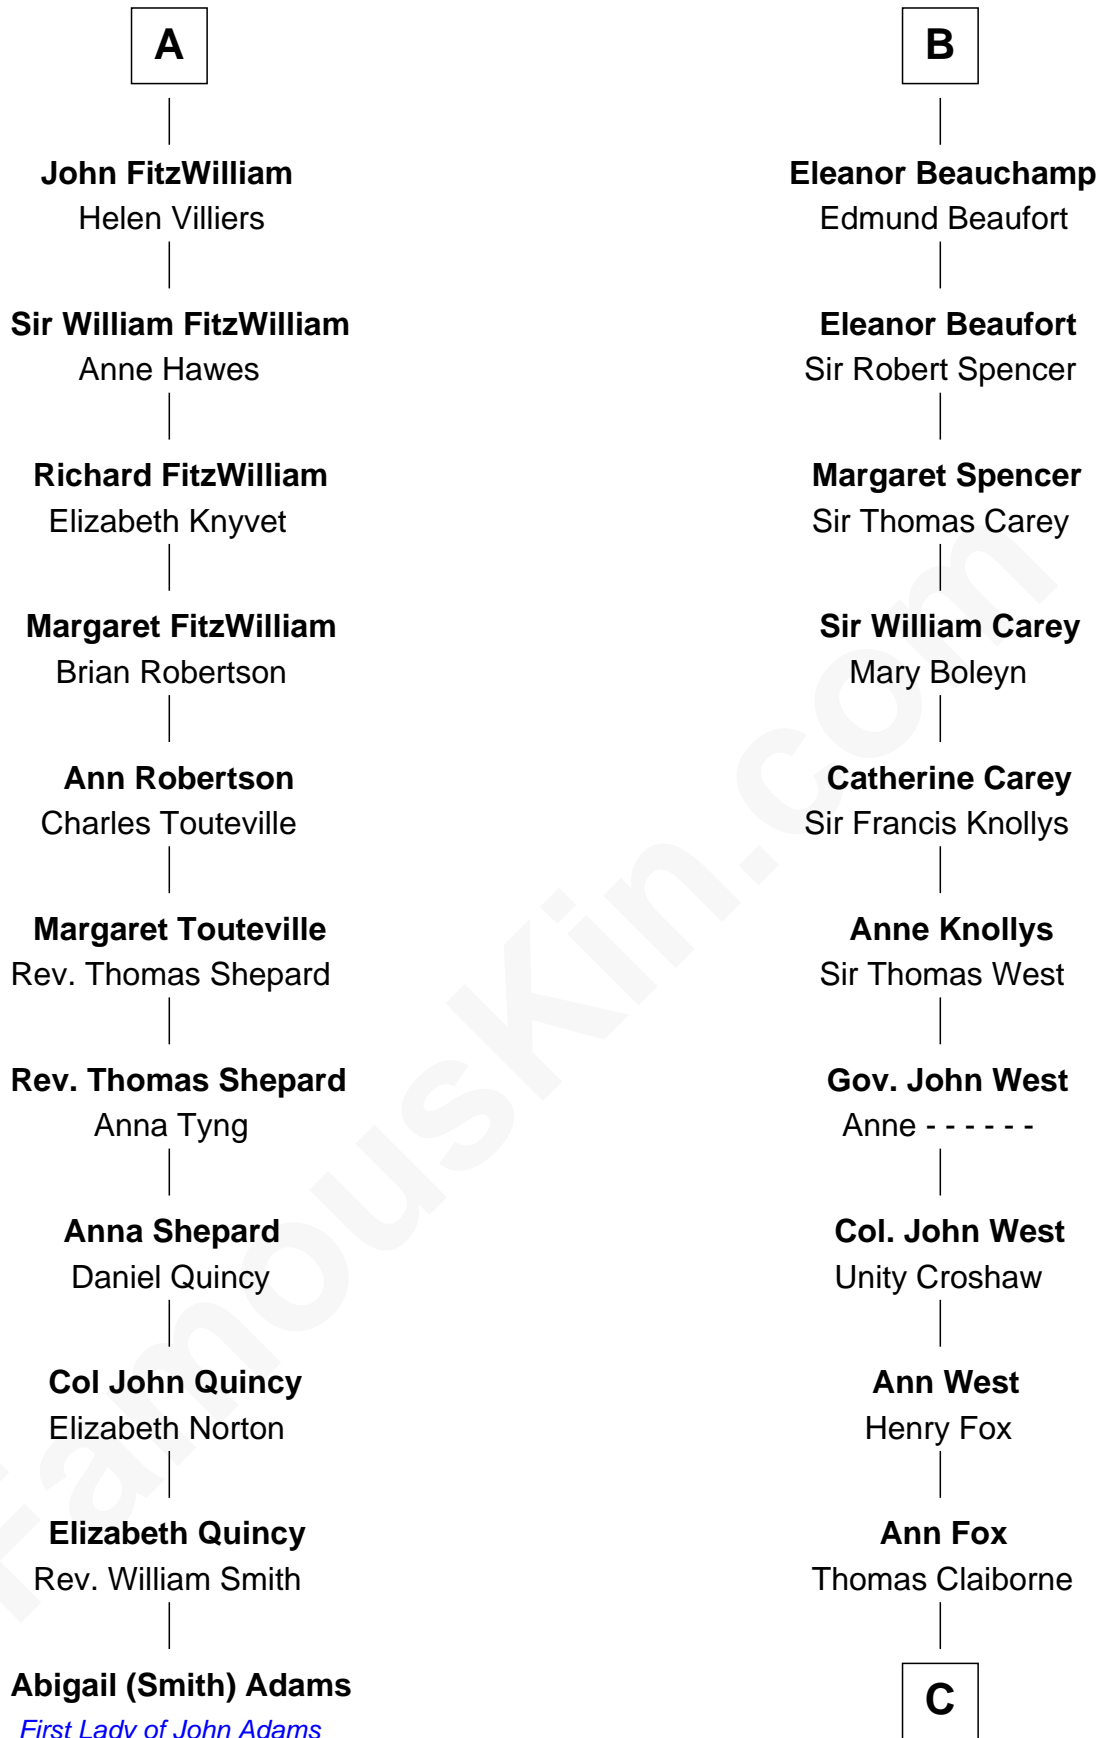

FamousKin.com Relationship Chart of

Abigail (Smith) Adams

First Lady of President John Adams

17th cousin 2 times removed of

William C. C. Claiborne

1st Governor of Louisiana

Sir Richard FitzRoy

Rose de Dover

C

Nathaniel Claiborne

Jane Cole

William Claiborne

Mary Leigh

William C. C. Claiborne

1st Governor of Louisiana

FamousKin.com