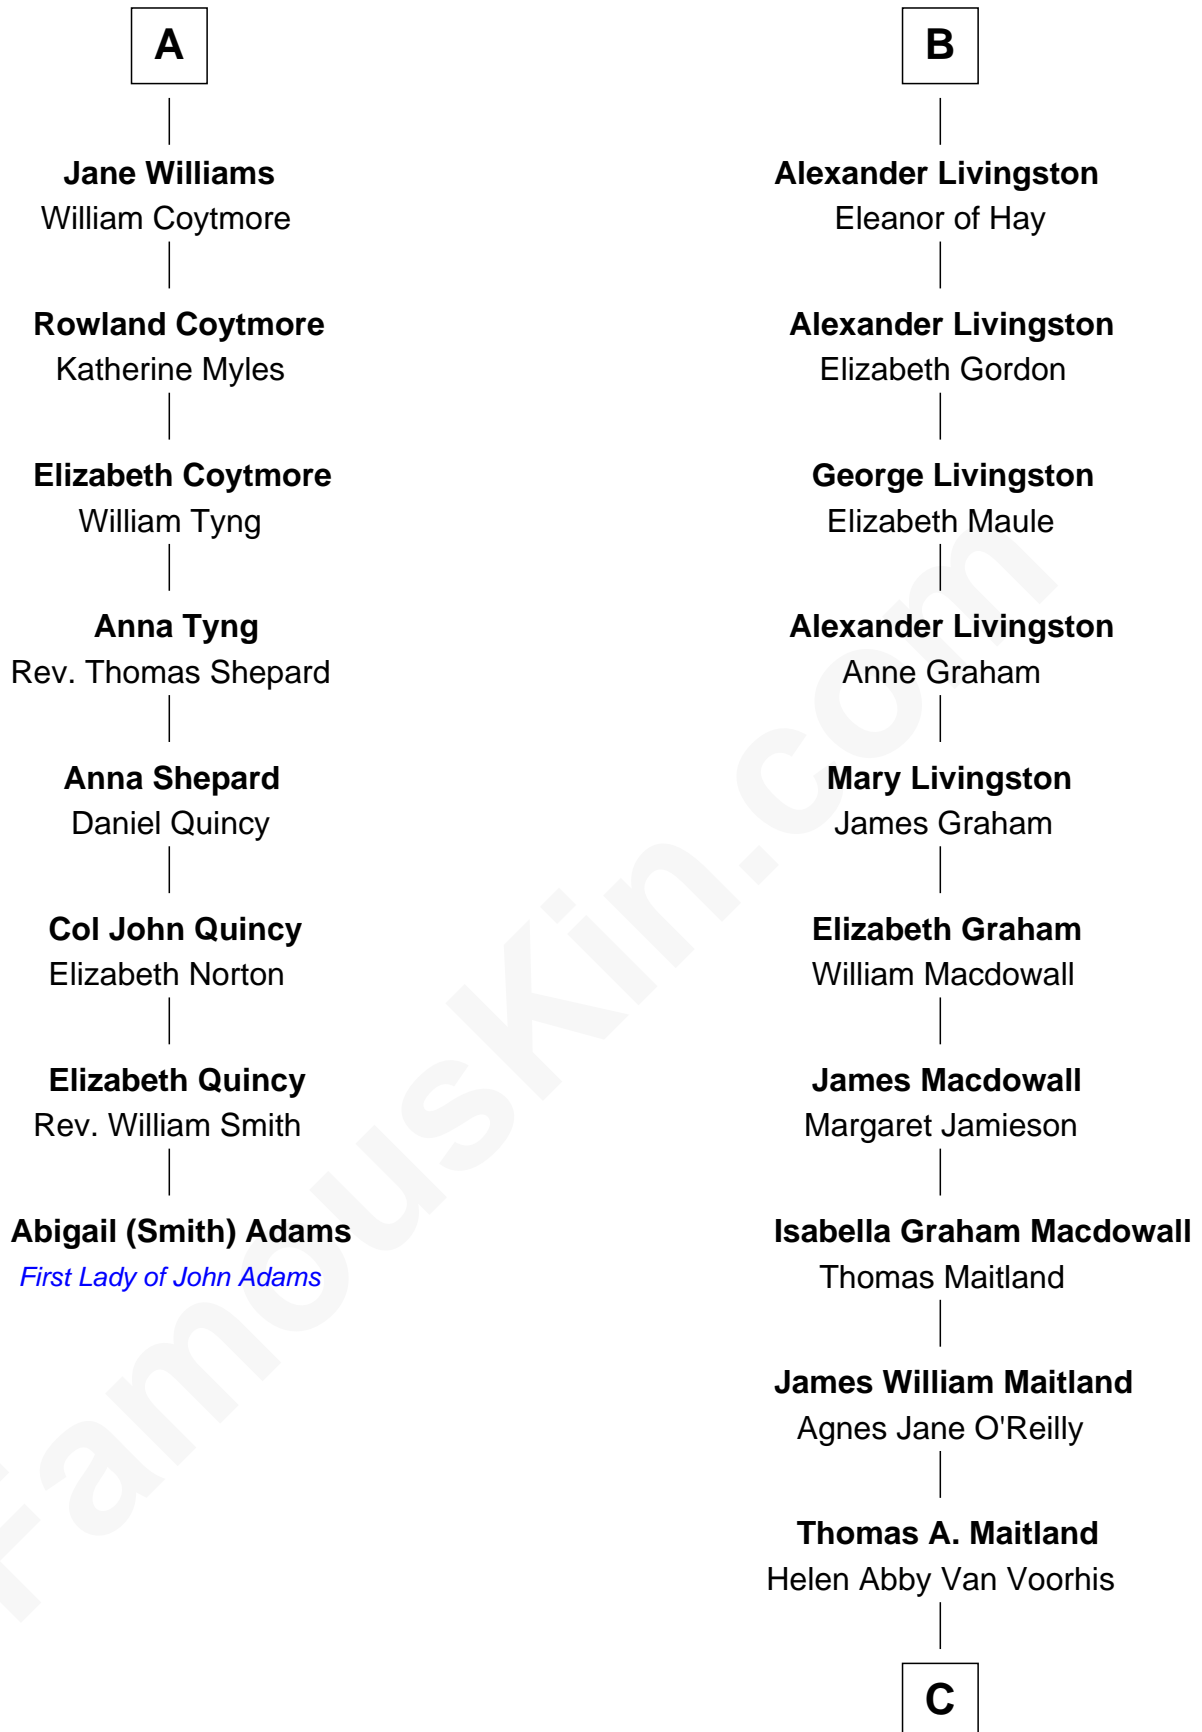

FamousKin.com

Relationship Chart of

Abigail (Smith) Adams

First Lady of President John Adams

14th cousin 5 times removed of

Howard Dean

79th Governor of Vermont

C

James William Maitland

Sylvia Wigglesworth

Andrea Belden Maitland

Howard Brush Dean

Howard Dean

79th Governor of Vermont