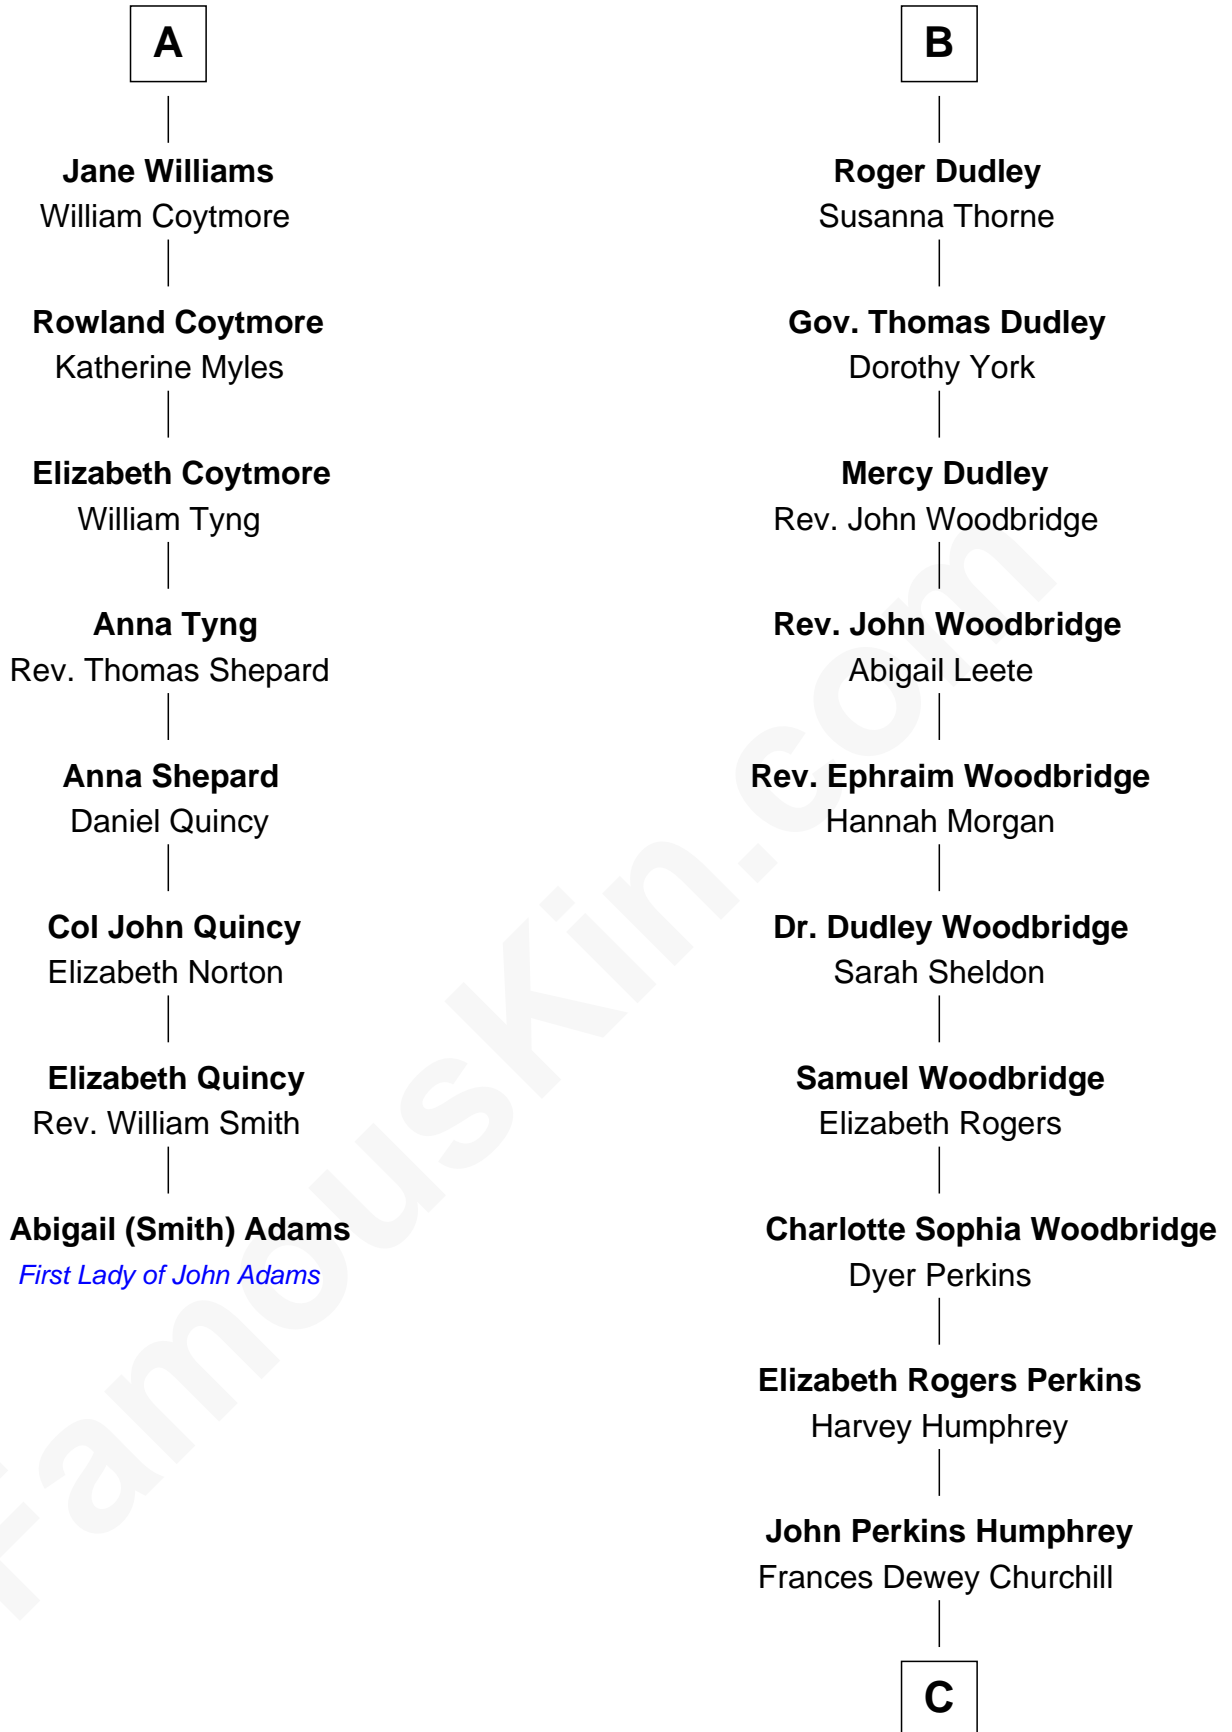

**FamousKin.com**  
**Relationship Chart of**  
**Abigail (Smith) Adams**  
*First Lady of President John Adams*

**14th cousin 4 times removed of**  
**Humphrey Bogart**  
*Movie Actor*

**C**

**Maud Humphrey**  
Dr. Belmont Deforest Bogart

**Humphrey Bogart**  
*Movie Actor*

FamousKin.com