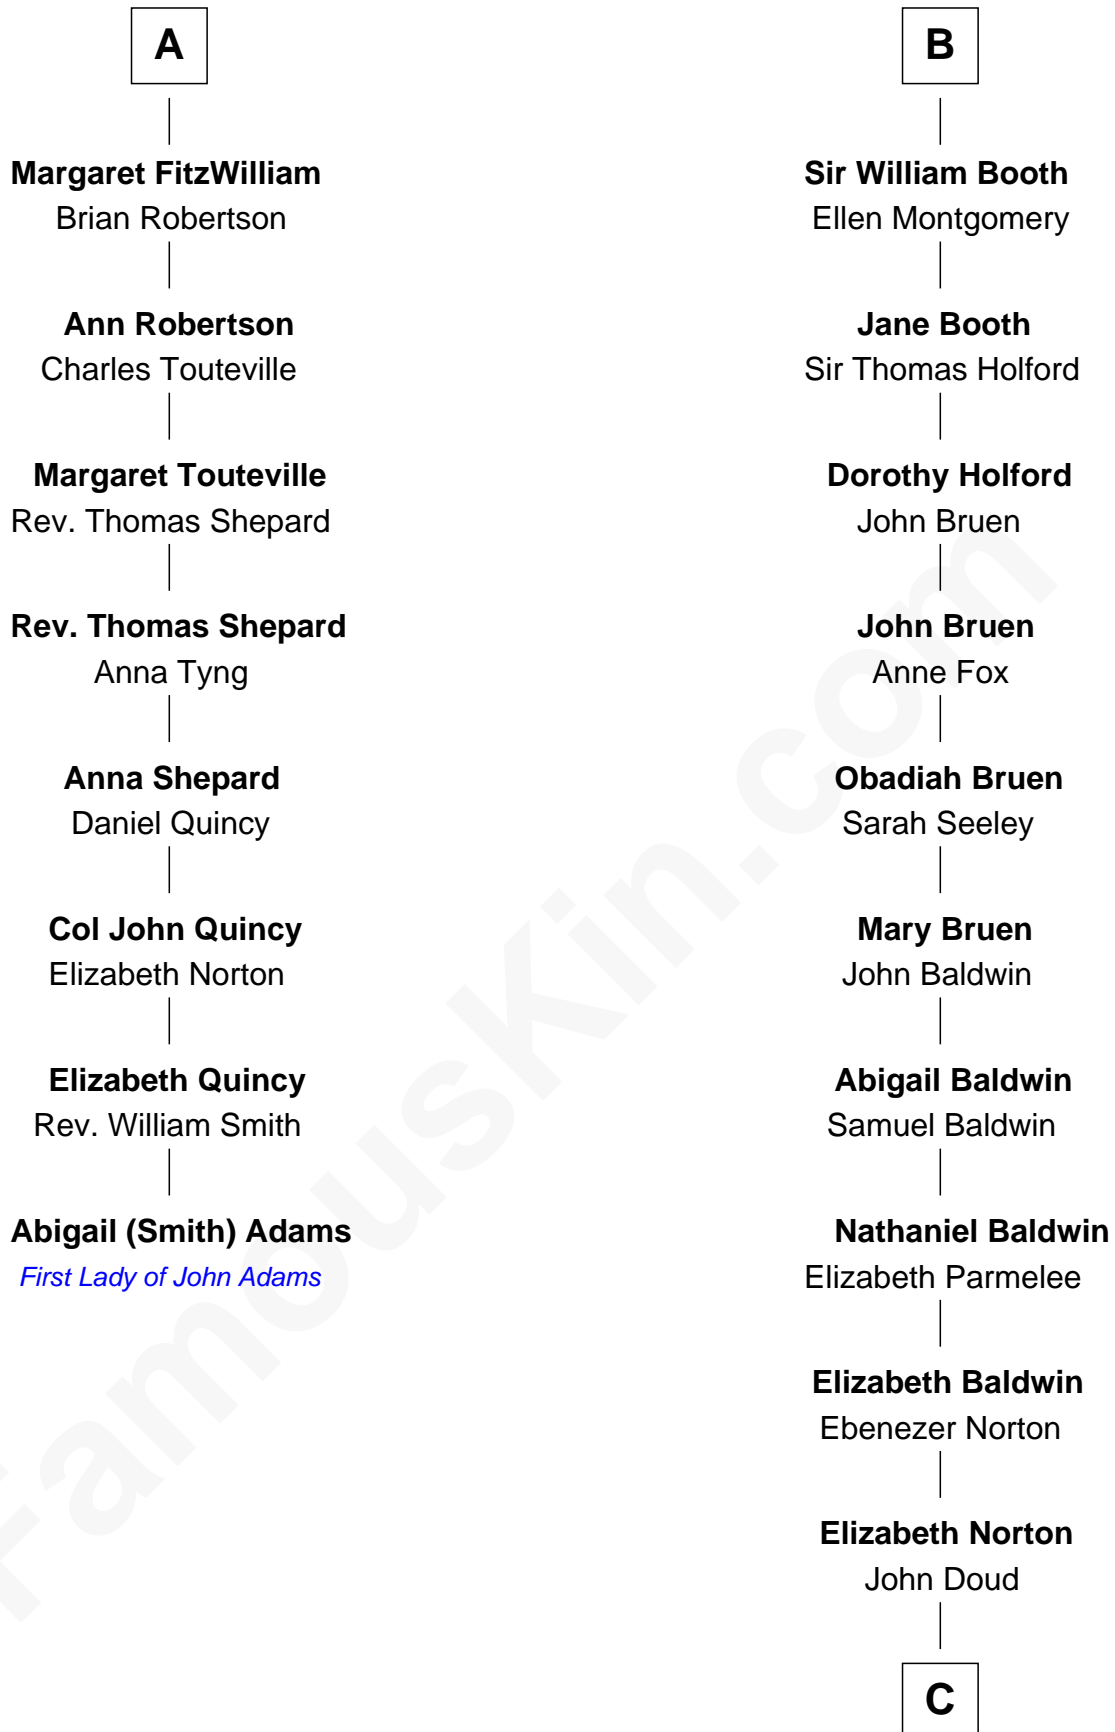

FamousKin.com

Relationship Chart of

Abigail (Smith) Adams

First Lady of President John Adams

14th cousin 7 times removed of

Humphrey Bogart
Movie Actor

C

Rachel Doud

Jonathan Humphrey

Harvey Humphrey

Elizabeth Rogers Perkins

John Perkins Humphrey

Frances Dewey Churchill

Maud Humphrey

Dr. Belmont Deforest Bogart

Humphrey Bogart