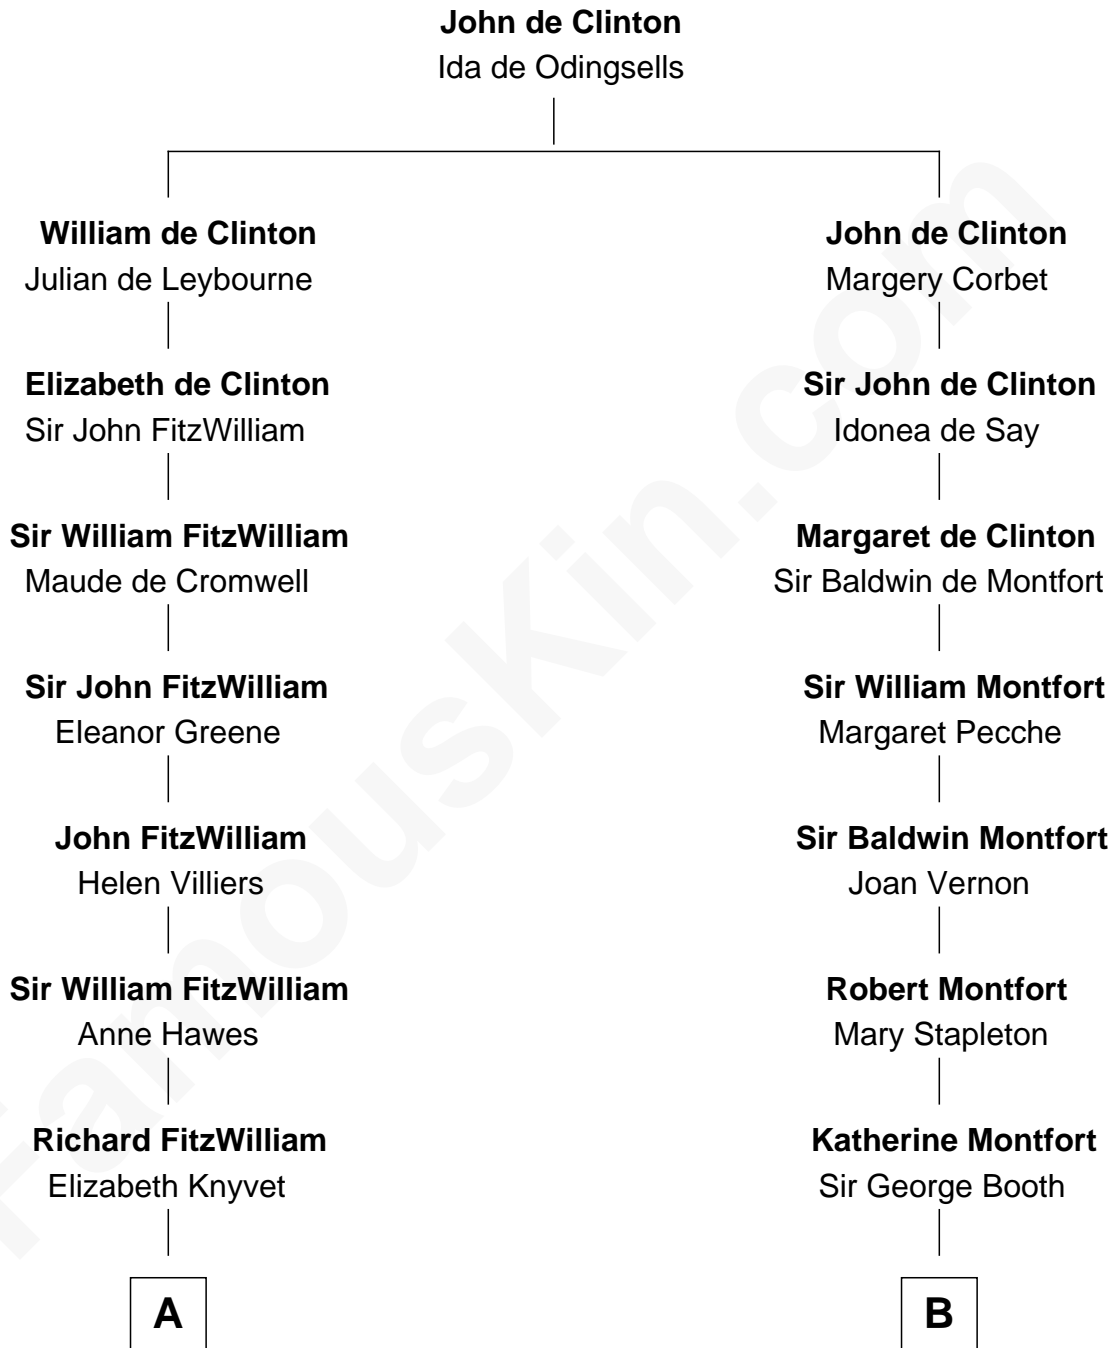

FamousKin.com

Relationship Chart of

Abigail (Smith) Adams

First Lady of President John Adams

14th cousin 7 times removed of

Humphrey Bogart
Movie Actor

C

Rachel Doud

Jonathan Humphrey

Harvey Humphrey

Elizabeth Rogers Perkins

John Perkins Humphrey

Frances Dewey Churchill

Maud Humphrey

Dr. Belmont Deforest Bogart

Humphrey Bogart