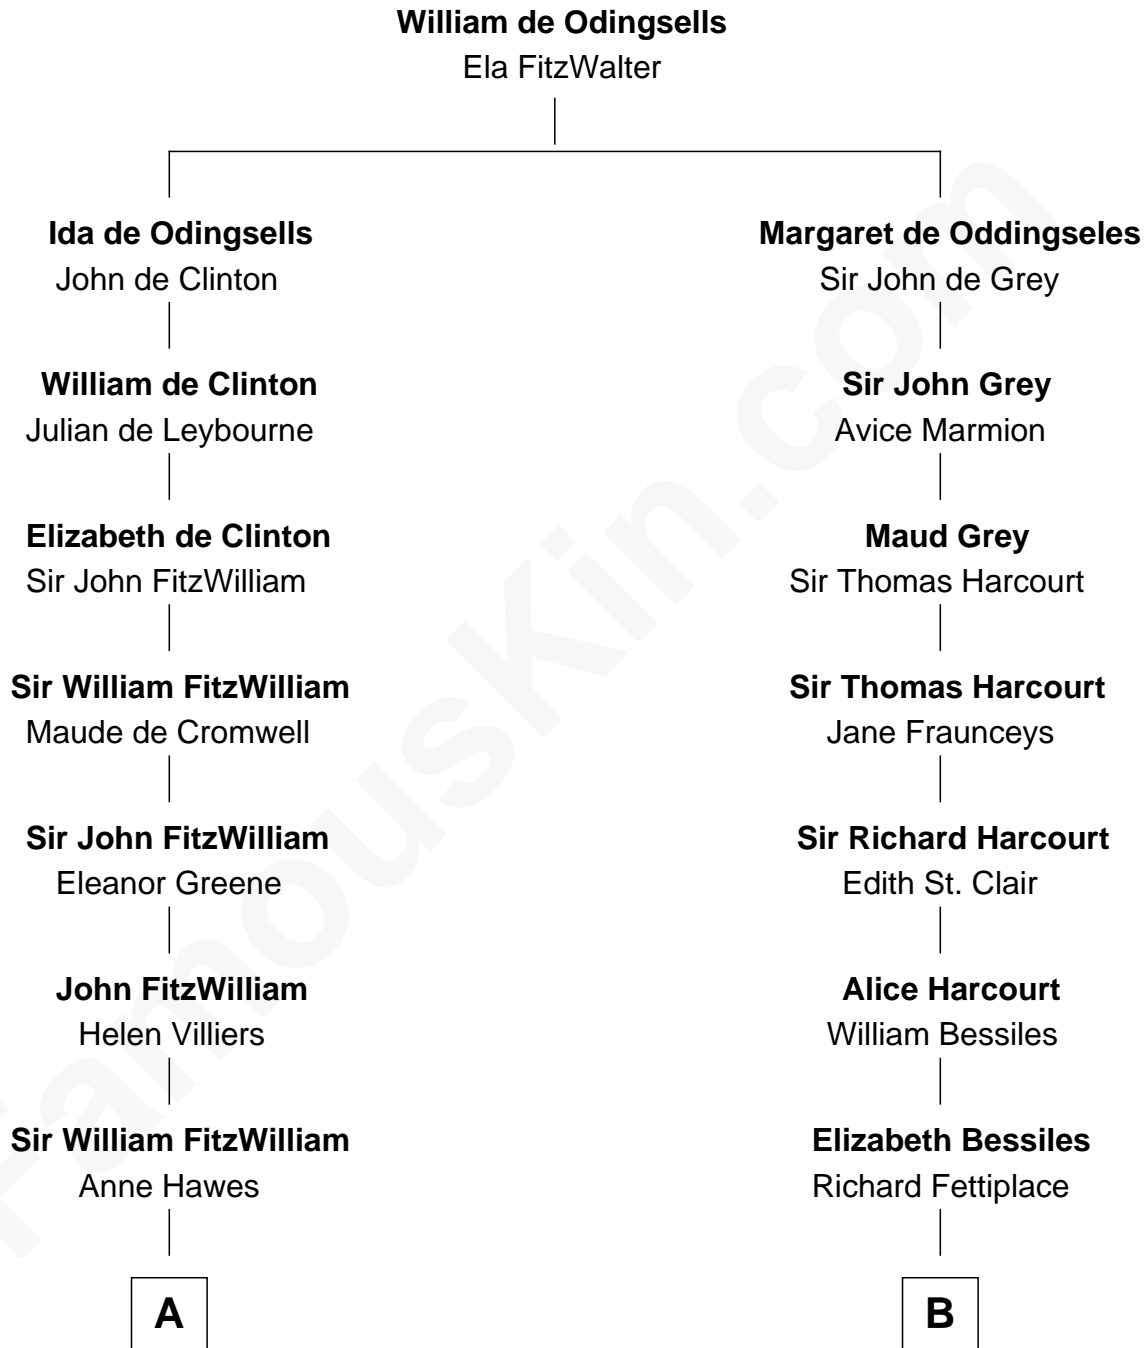

**FamousKin.com**  
**Relationship Chart of**  
**Abigail (Smith) Adams**  
*First Lady of President John Adams*

**15th cousin 5 times removed of**  
**Humphrey Bogart**  
*Movie Actor*

**C**

**Elizabeth Rogers Perkins**

Harvey Humphrey

**John Perkins Humphrey**

Frances Dewey Churchill

**Maud Humphrey**

Dr. Belmont Deforest Bogart

**Humphrey Bogart**

*Movie Actor*

FamousKin.com