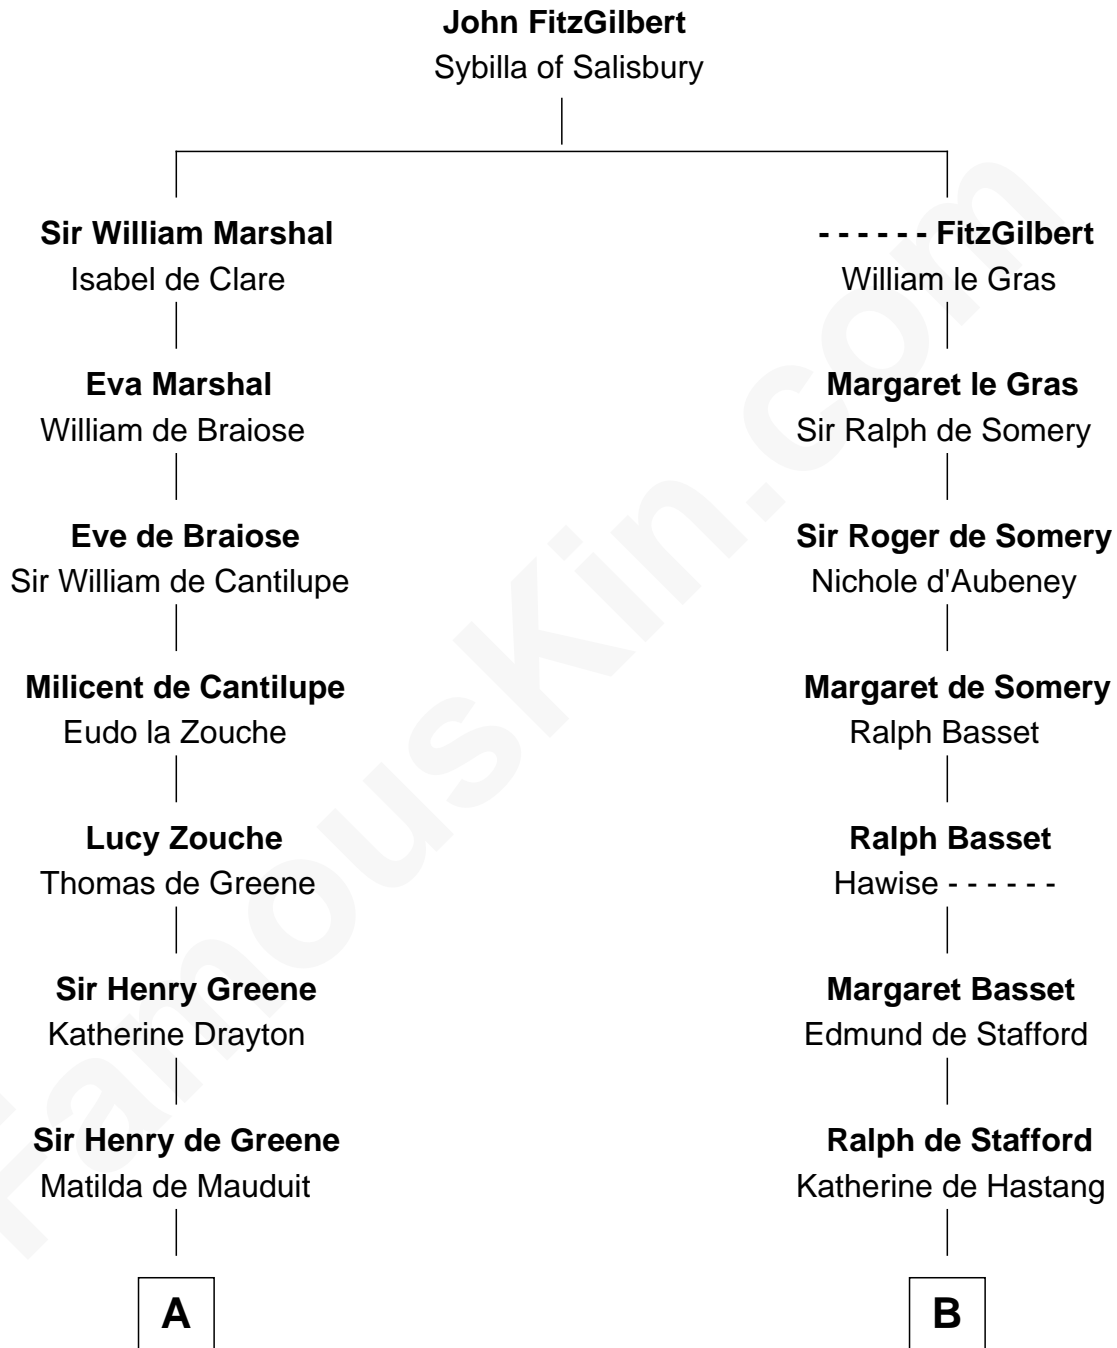

FamousKin.com

Relationship Chart of

Abigail (Smith) Adams

First Lady of President John Adams

18th cousin 2 times removed of

William Greene

2nd Governor of Rhode Island

C

Elizabeth Quincy
Rev. William Smith

Abigail (Smith) Adams
First Lady of John Adams

D

Annis Almy
John Greene

Samuel Greene
Mary Gorton

William Greene
Catharine Greene

William Greene
2nd Governor of Rhode Island