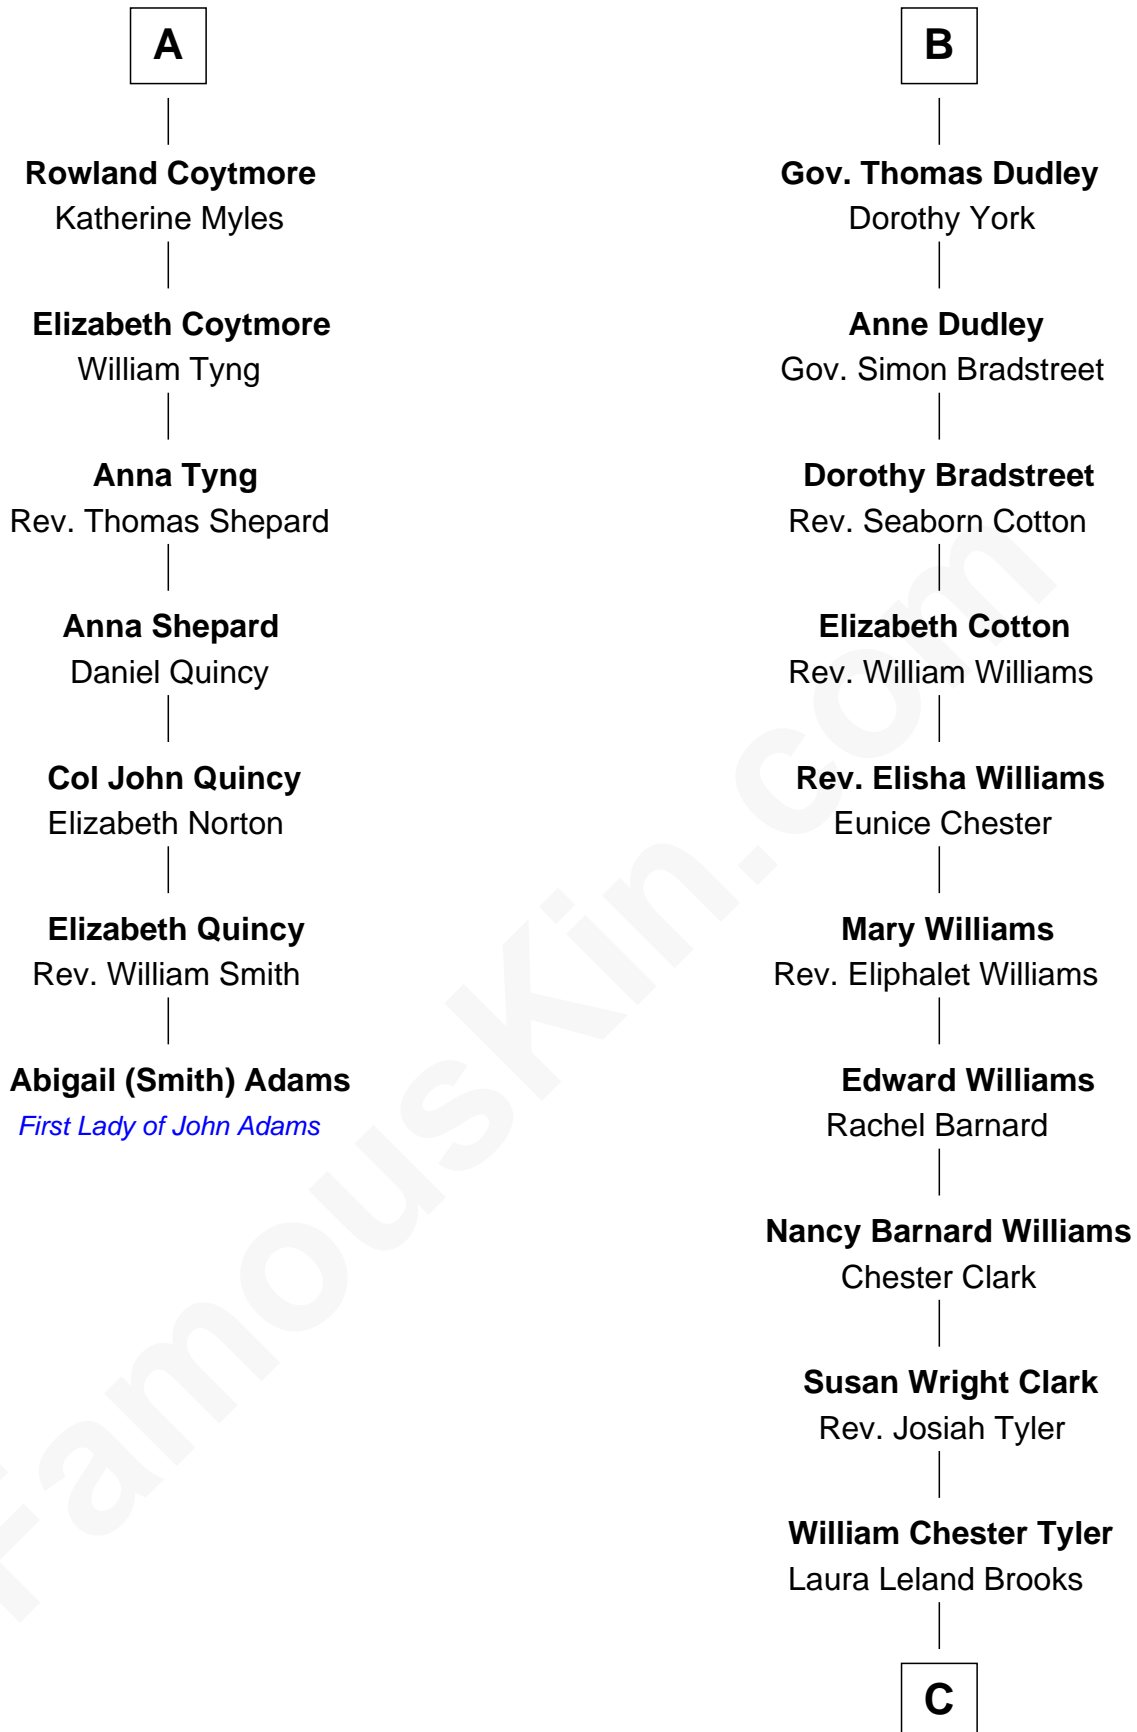

FamousKin.com

Relationship Chart of

Abigail (Smith) Adams

First Lady of President John Adams

13th cousin 7 times removed of

Kate Upton

Sports Illustrated Swimsuit Cover Model

C

—
Margaret Hastings Tyler

Charles Henry Vial

—
Elizabeth Brooks Vial

Stephen Edward Upton

—
Jefferson Matthew Upton

Shelley Fawn Davis

—
Kate Upton

Model and Actress