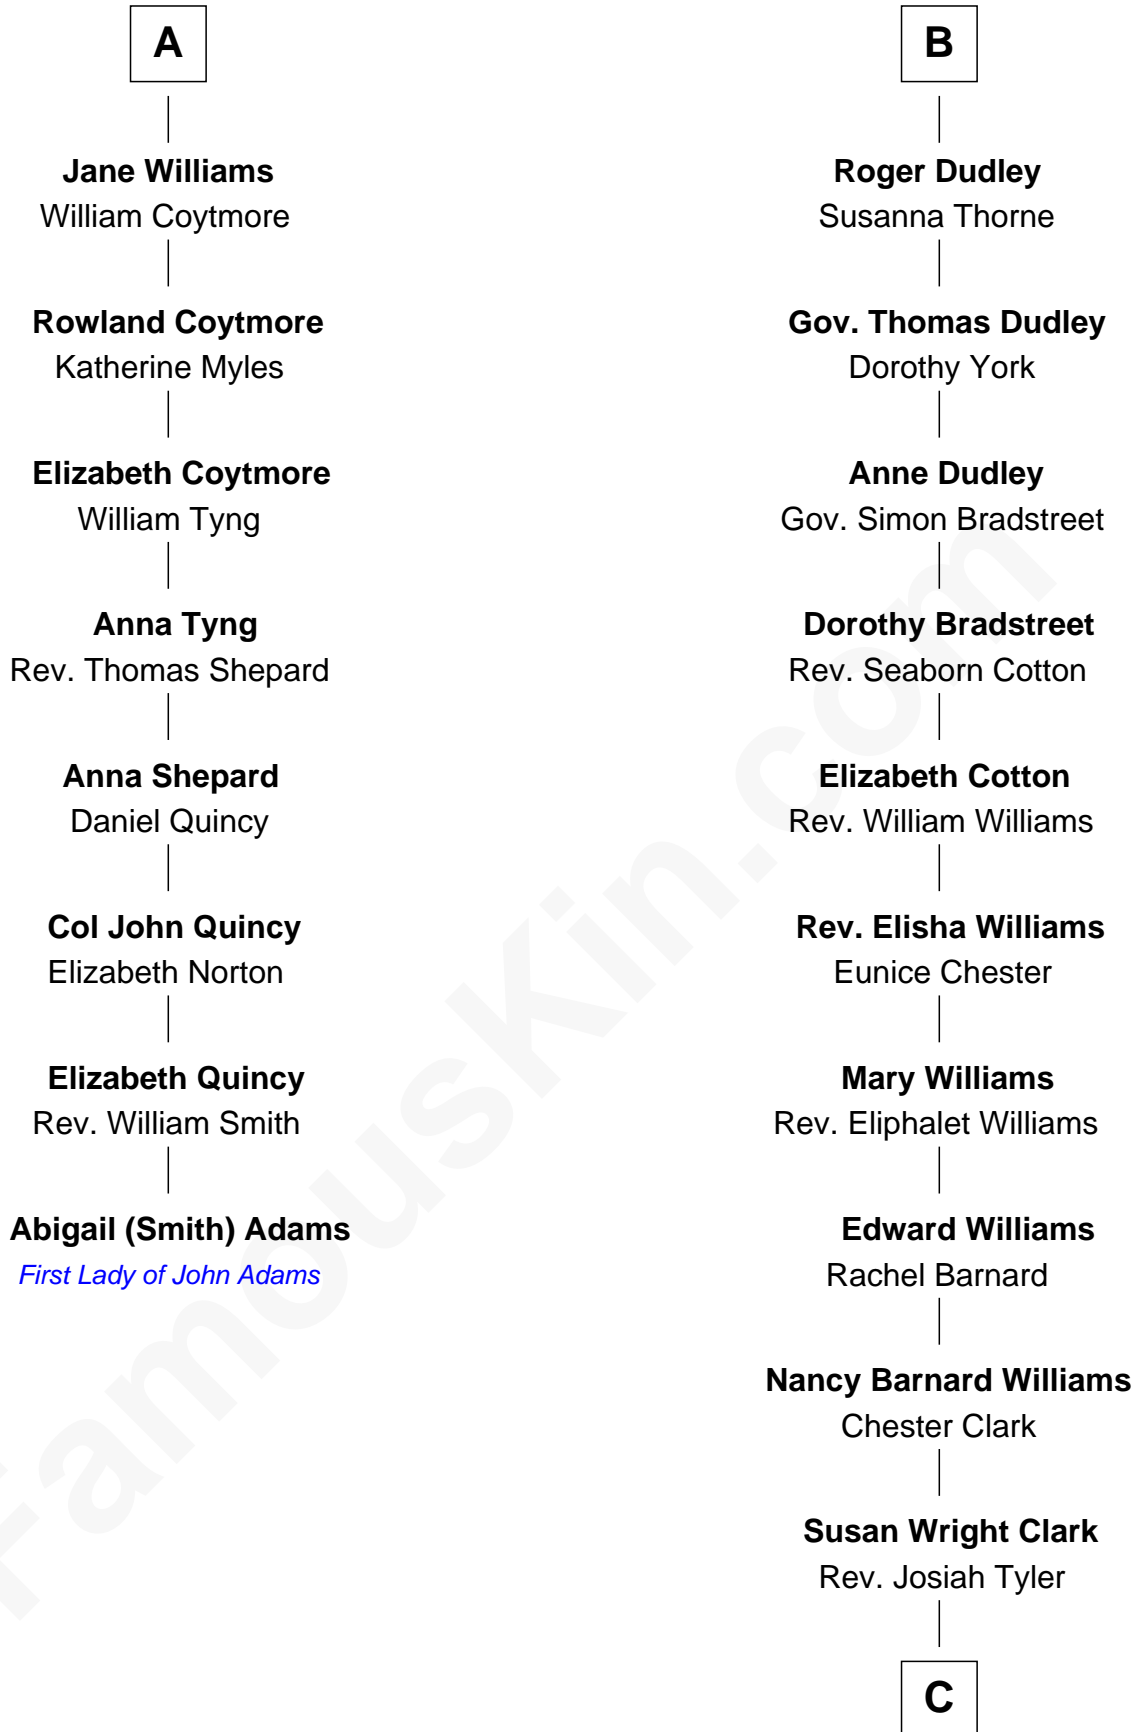

FamousKin.com

Relationship Chart of

Abigail (Smith) Adams

First Lady of President John Adams

14th cousin 7 times removed of

Kate Upton

Sports Illustrated Swimsuit Cover Model

C

William Chester Tyler

Laura Leland Brooks

Margaret Hastings Tyler

Charles Henry Vial

Elizabeth Brooks Vial

Stephen Edward Upton

Jefferson Matthew Upton

Shelley Fawn Davis