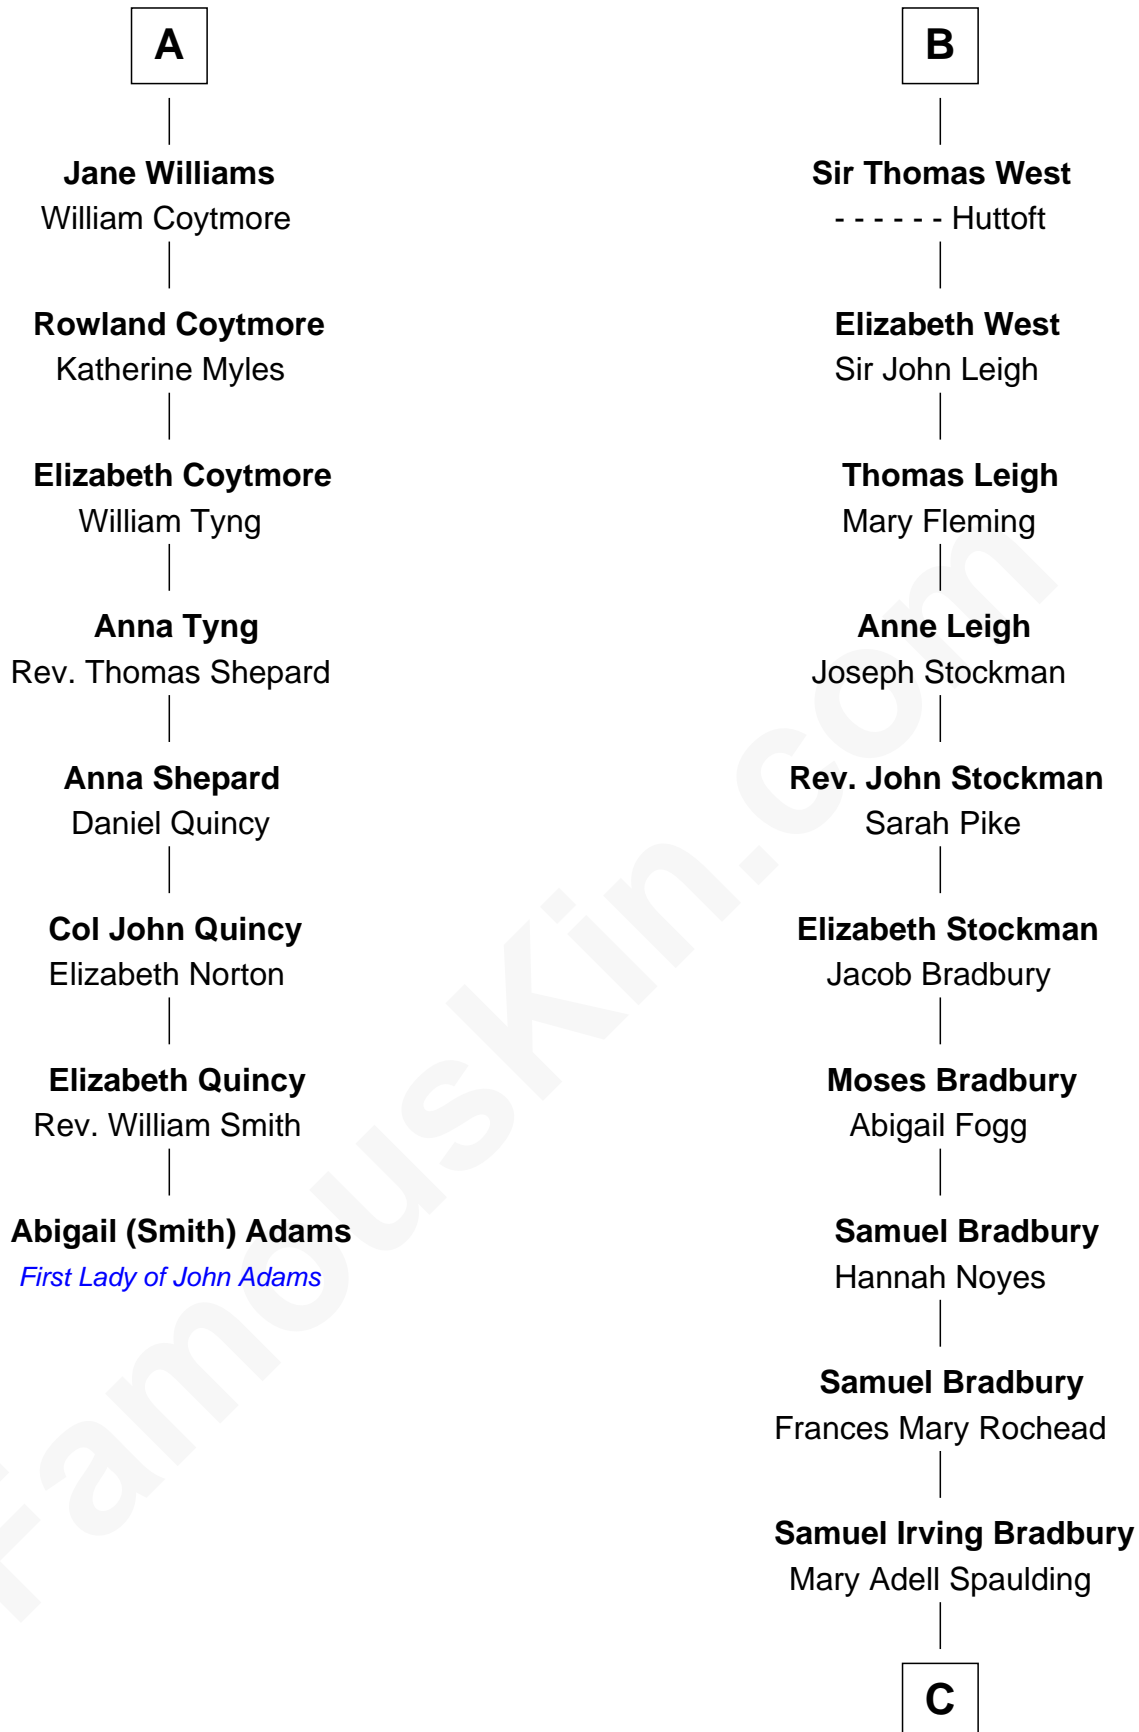

## Relationship Chart of

### Abigail (Smith) Adams

First Lady of President John Adams

14th cousin 5 times removed of

**Ray Bradbury**

Author of *The Martian Chronicles*

C

Samuel Hinkston Bradbury

Minnie Alice Davis

Leonard Spaulding Bradbury

Esther Marie Moberg

Ray Bradbury

*Author of [The Martian Chronicles](#)*

FamousKin.com