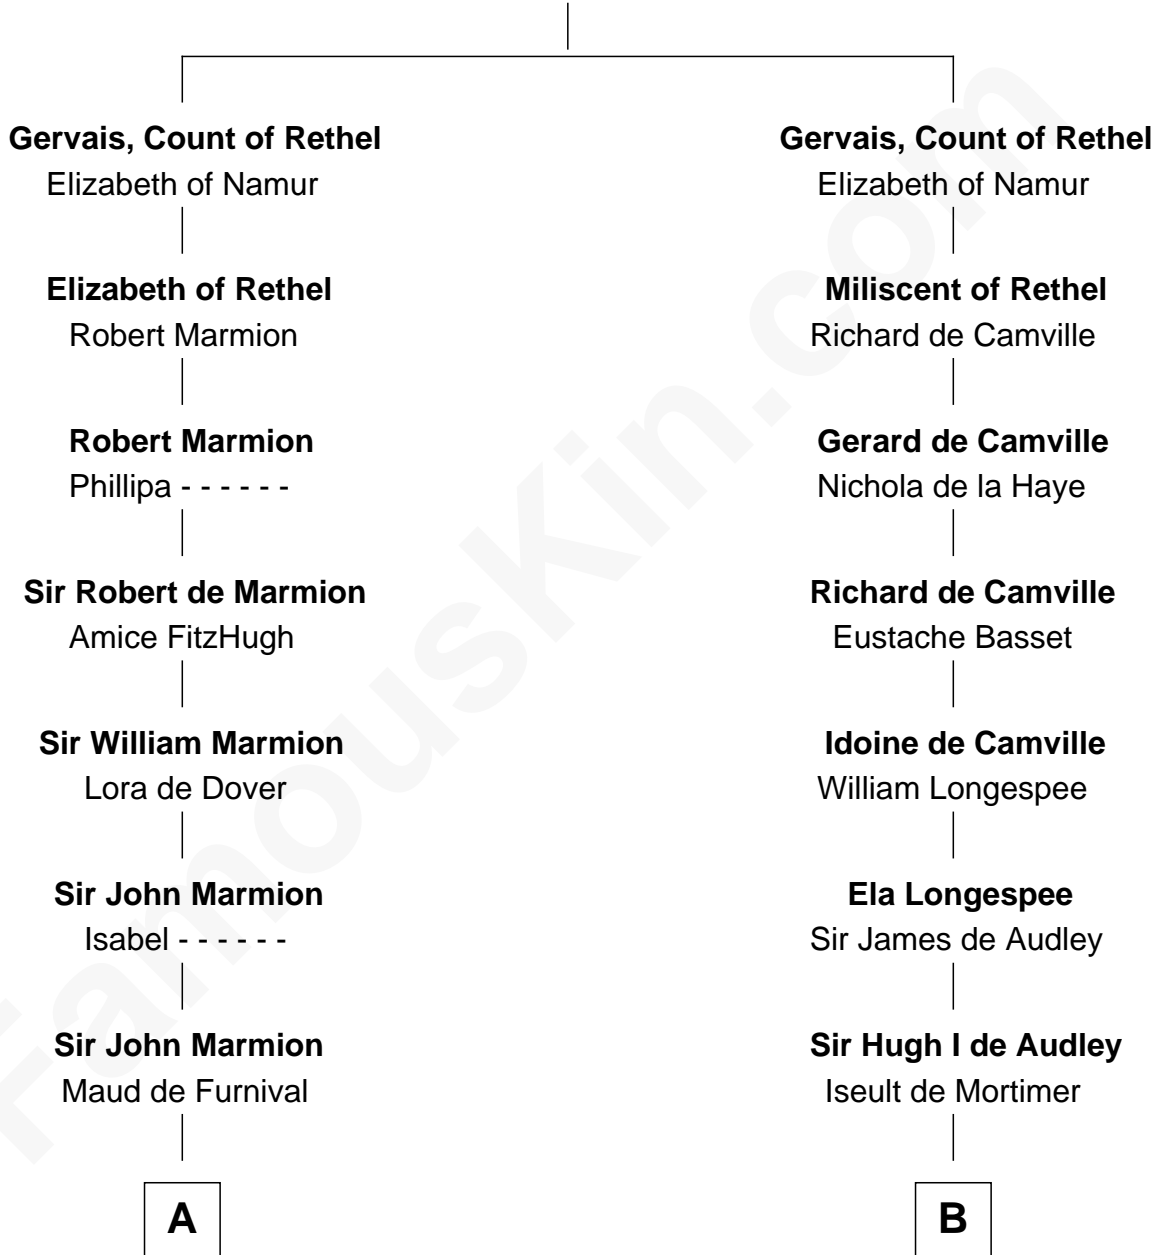

FamousKin.com Relationship Chart of

Abigail (Smith) Adams

First Lady of President John Adams

21st cousin of

George Washington

1st U.S. President

Hugh, Count of Rethel
Milicent de Montlhery

C

Rev. Thomas Shepard

Anna Tyng

Anna Shepard

Daniel Quincy

Col John Quincy

Elizabeth Norton

Elizabeth Quincy

Rev. William Smith