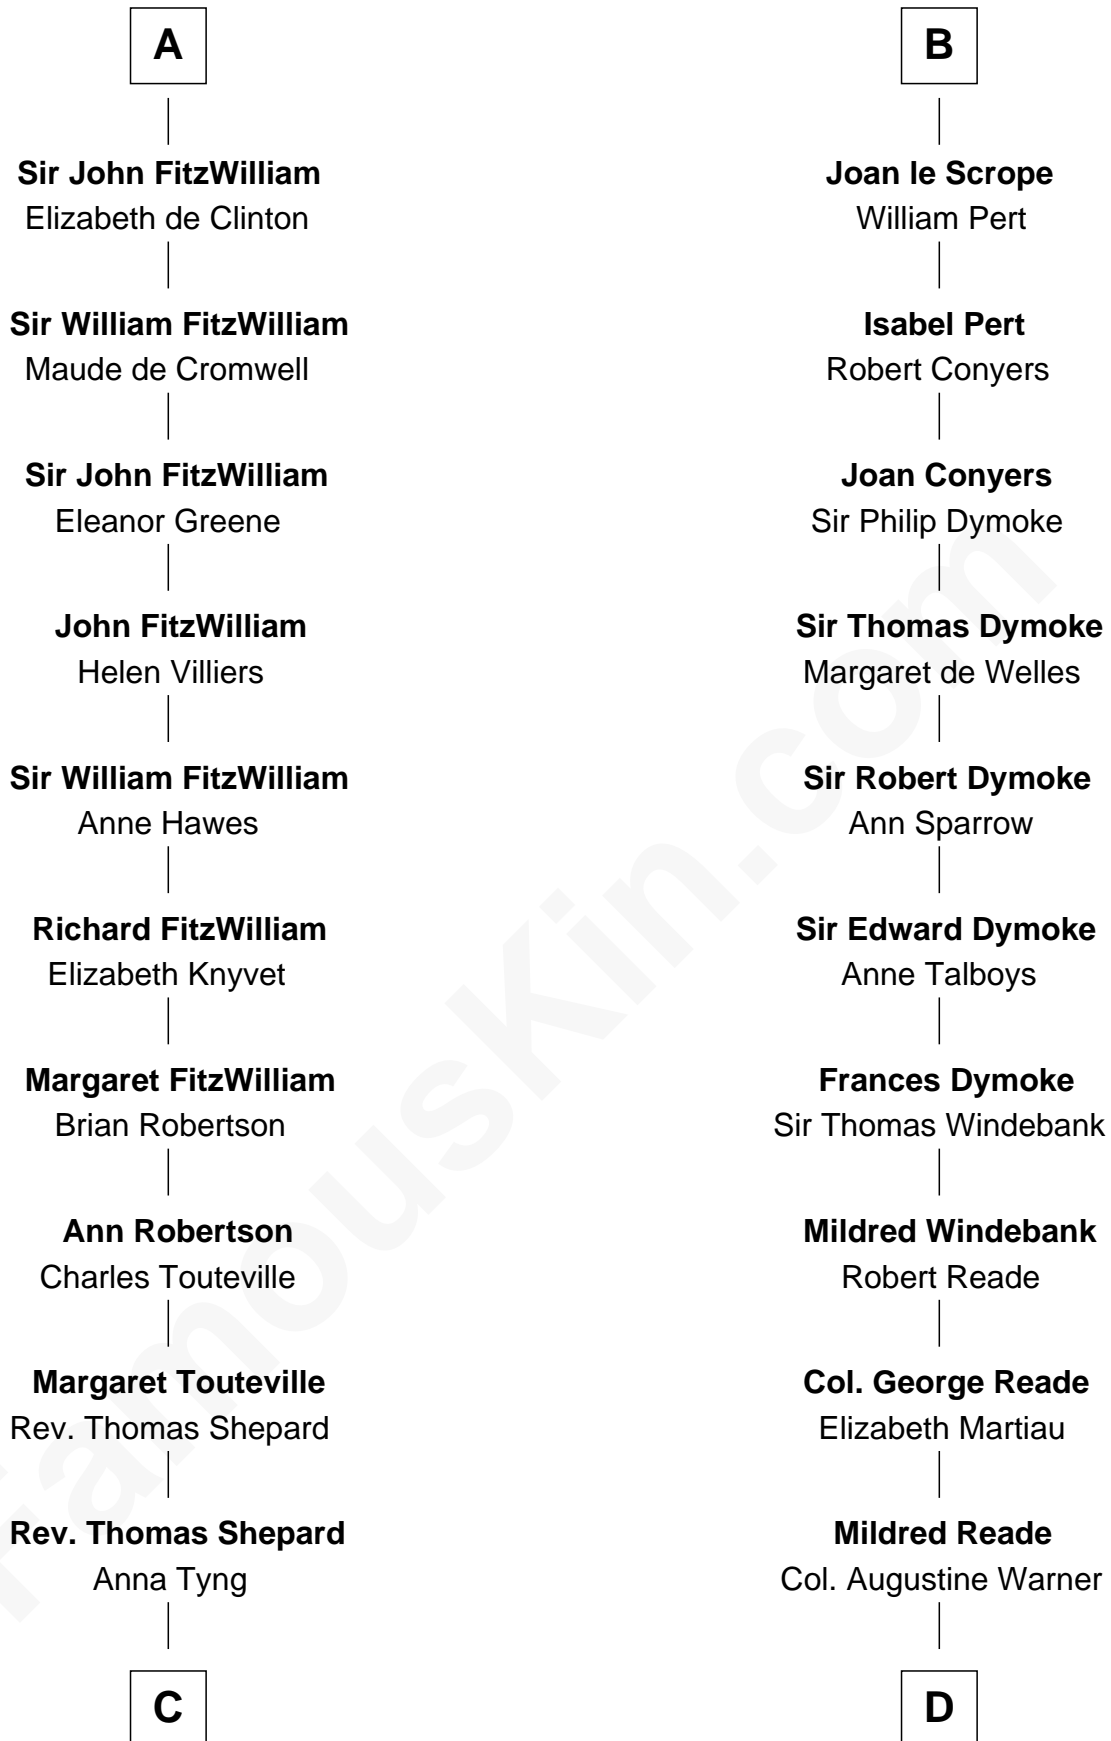

# FamousKin.com Relationship Chart of

**Abigail (Smith) Adams**

*First Lady of President John Adams*

19th cousin 1 time removed of

**George Washington**

*1st U.S. President*

**C**

**Anna Shepard**

Daniel Quincy

**Col John Quincy**

Elizabeth Norton

**Elizabeth Quincy**

Rev. William Smith

**Abigail (Smith) Adams**

*First Lady of John Adams*

**D**

**Mildred Warner**

Lawrence Washington

**Augustine Washington**

Mary Ball

**George Washington**

*1st U.S. President*