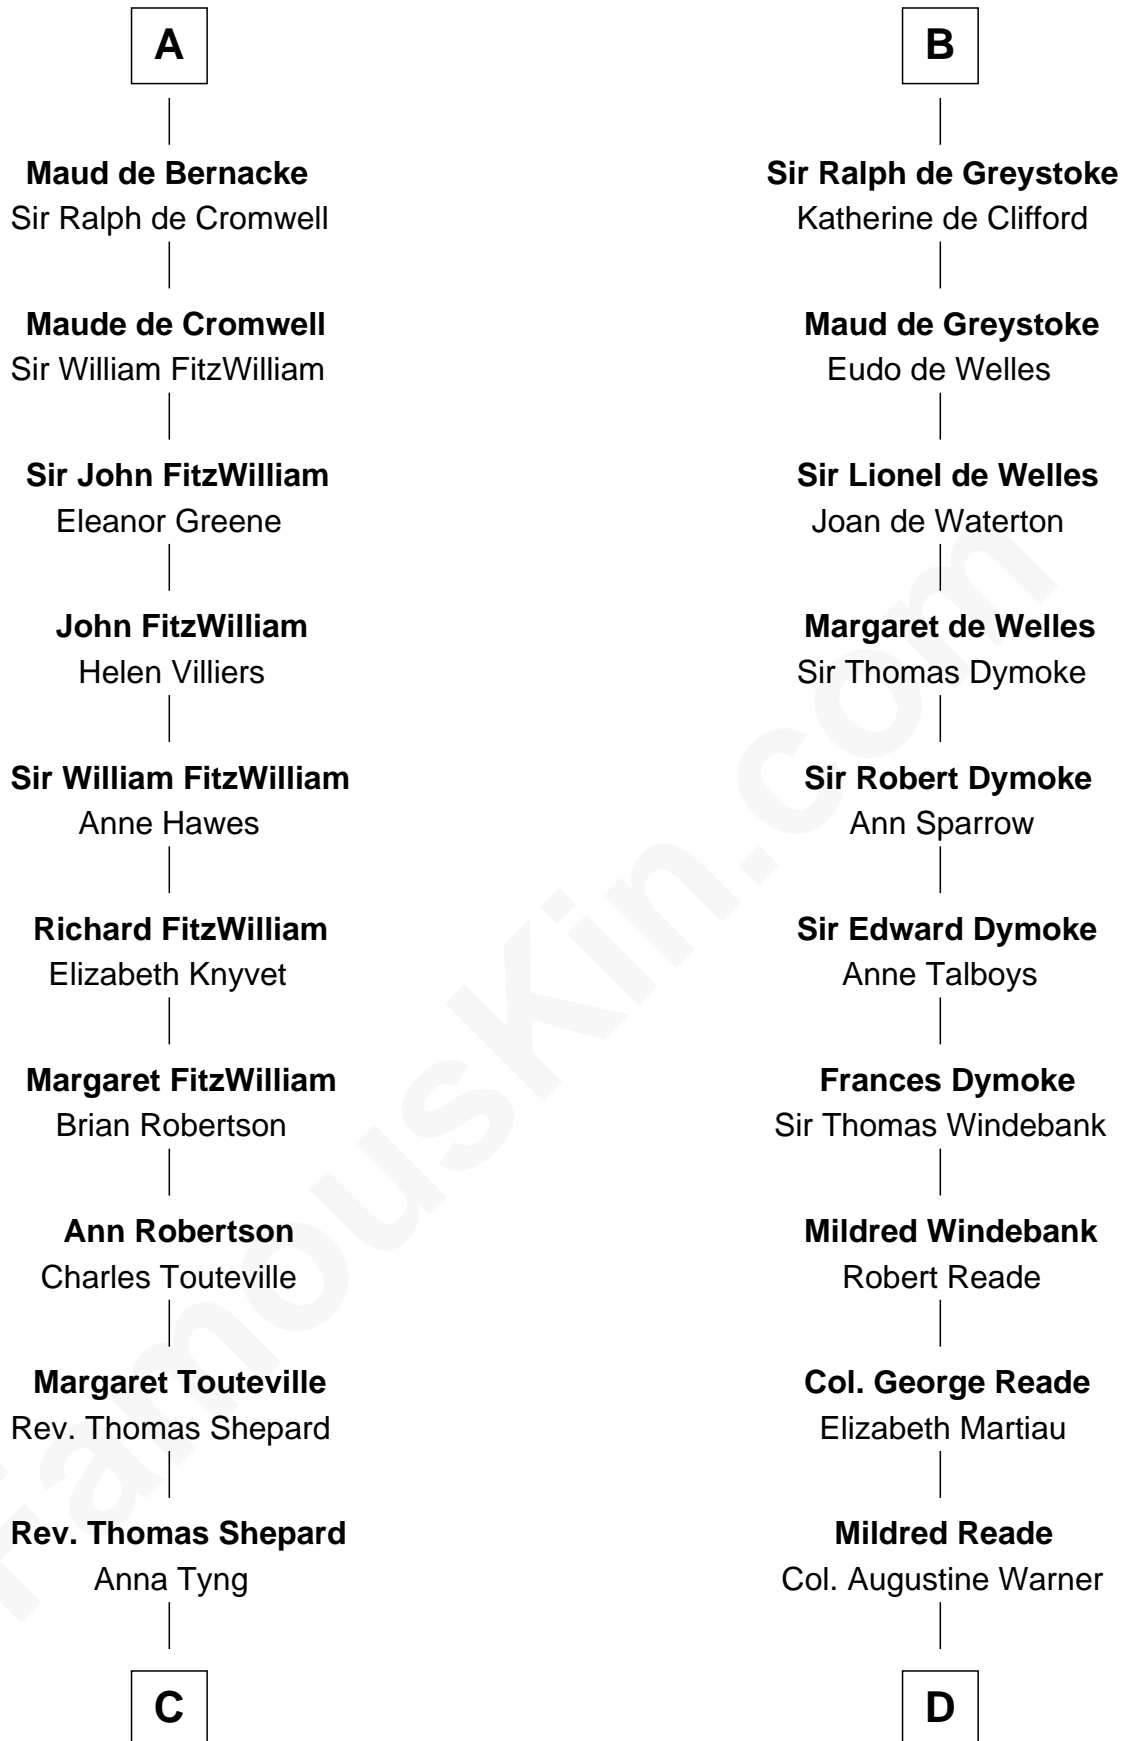

**FamousKin.com**  
**Relationship Chart of**  
**Abigail (Smith) Adams**  
*First Lady of President John Adams*

**19th cousin 1 time removed of**  
**George Washington**  
*1st U.S. President*

**C**

**Anna Shepard**

Daniel Quincy

**Col John Quincy**

Elizabeth Norton

**Elizabeth Quincy**

Rev. William Smith

**Abigail (Smith) Adams**

*First Lady of John Adams*

**D**

**Mildred Warner**

Lawrence Washington

**Augustine Washington**

Mary Ball

**George Washington**

*1st U.S. President*

FamousKin.com