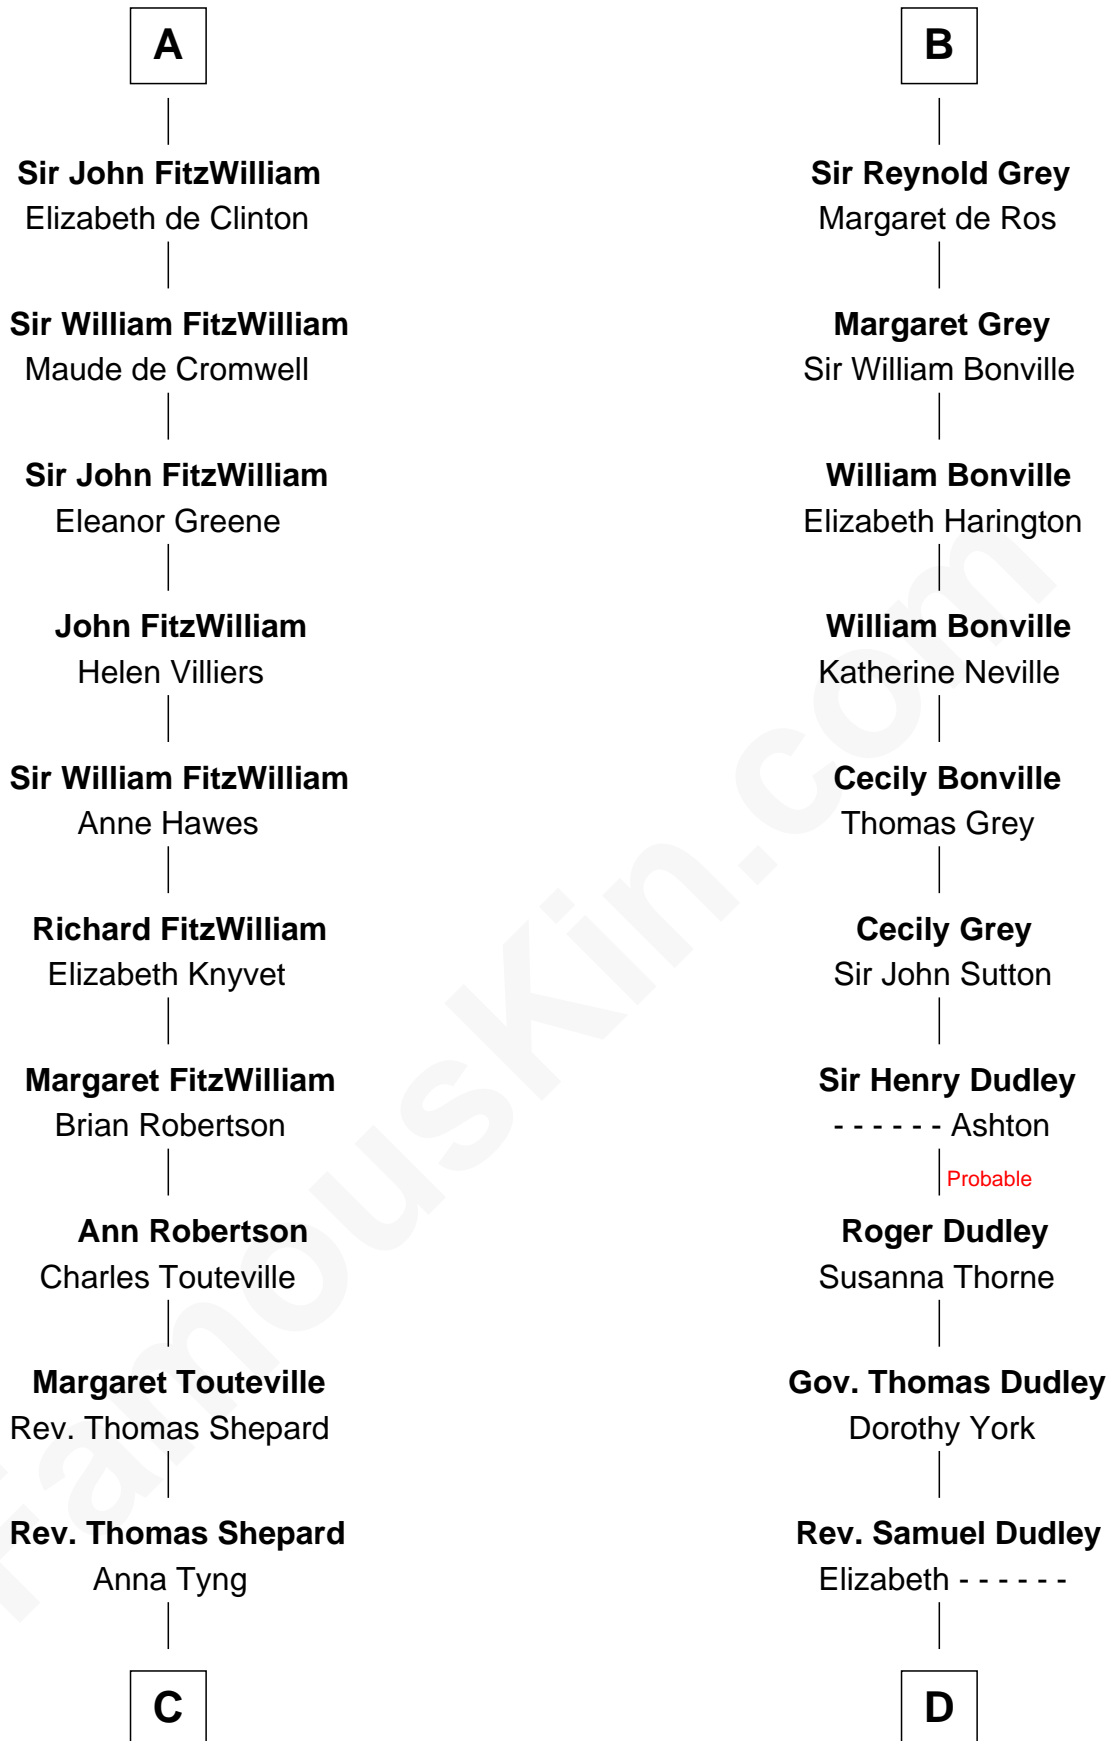

## Relationship Chart of

**Abigail (Smith) Adams**

*First Lady of President John Adams*

20th cousin of

**John Langdon**

*Signer of the U.S. Constitution*

**C**

**Anna Shepard**