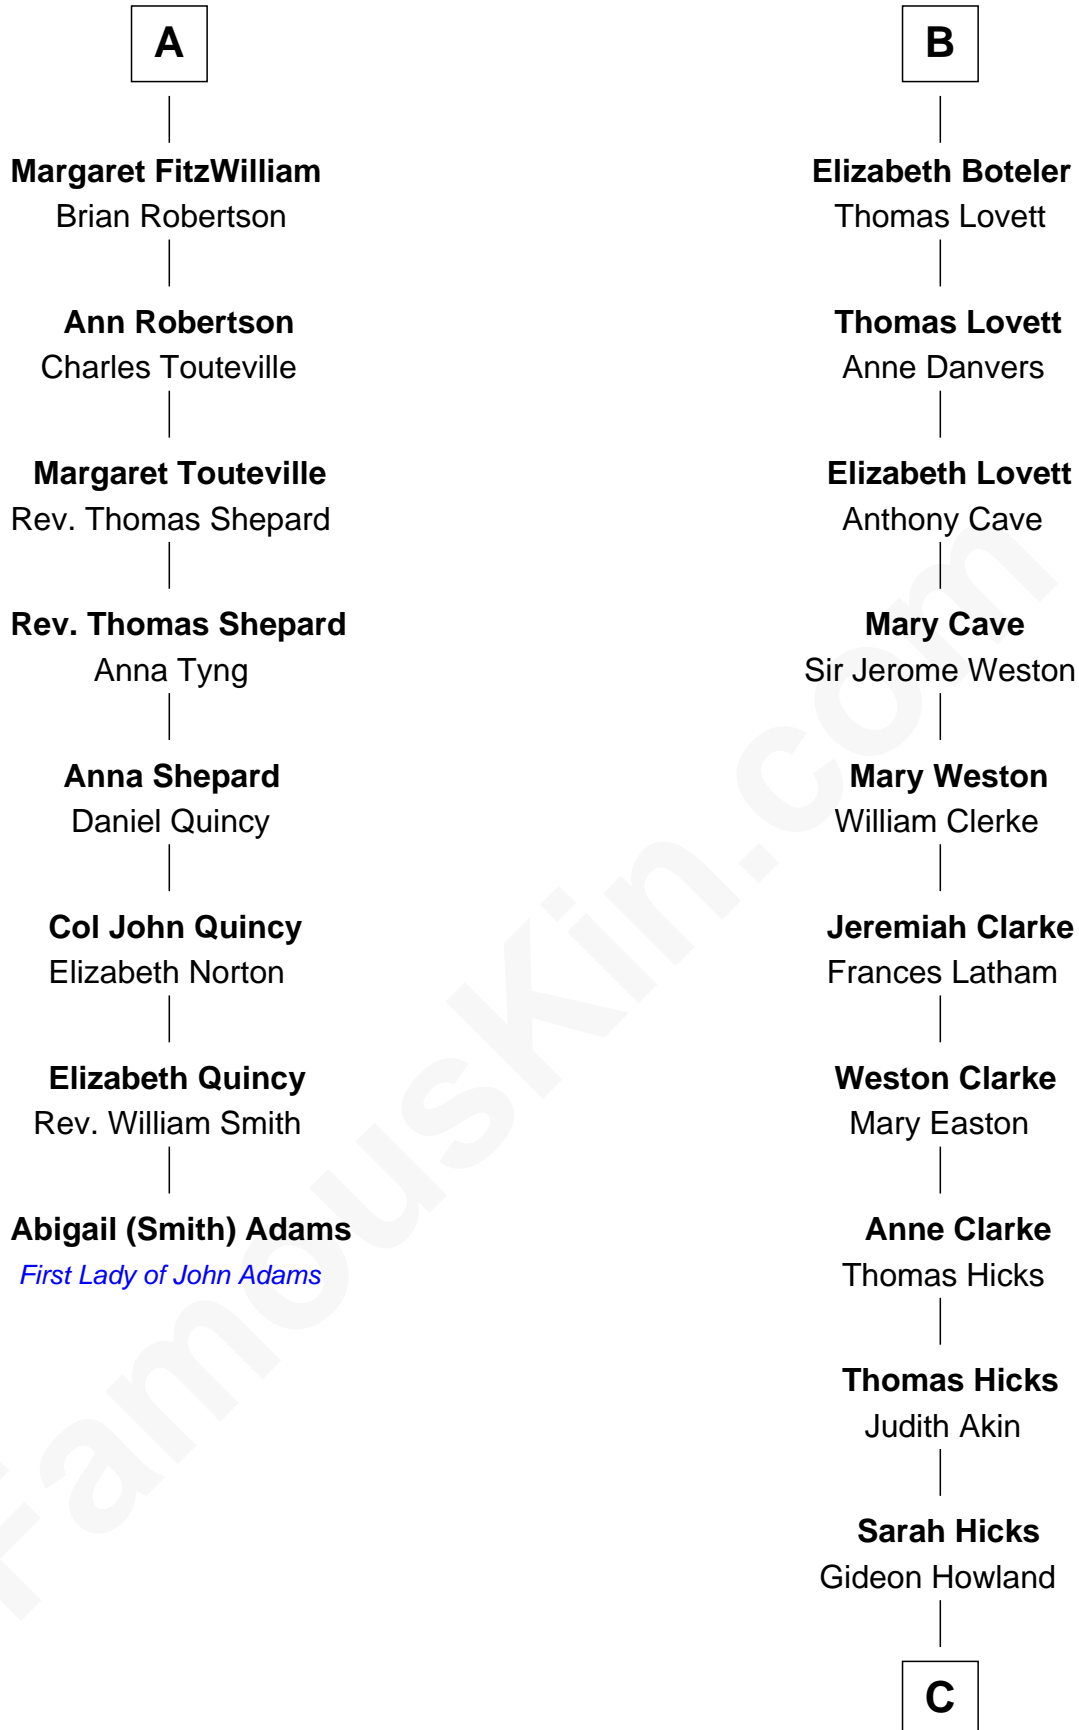

FamousKin.com

Relationship Chart of

Abigail (Smith) Adams

First Lady of President John Adams

14th cousin 5 times removed of

Hetty Green

"The Witch of Wall Street"

C

Gideon Howland
Mehitable Howland

Abby Slocum Howland
Edward Mott Robinson

Hetty Green

"The Witch of Wall Street"

FamousKin.com