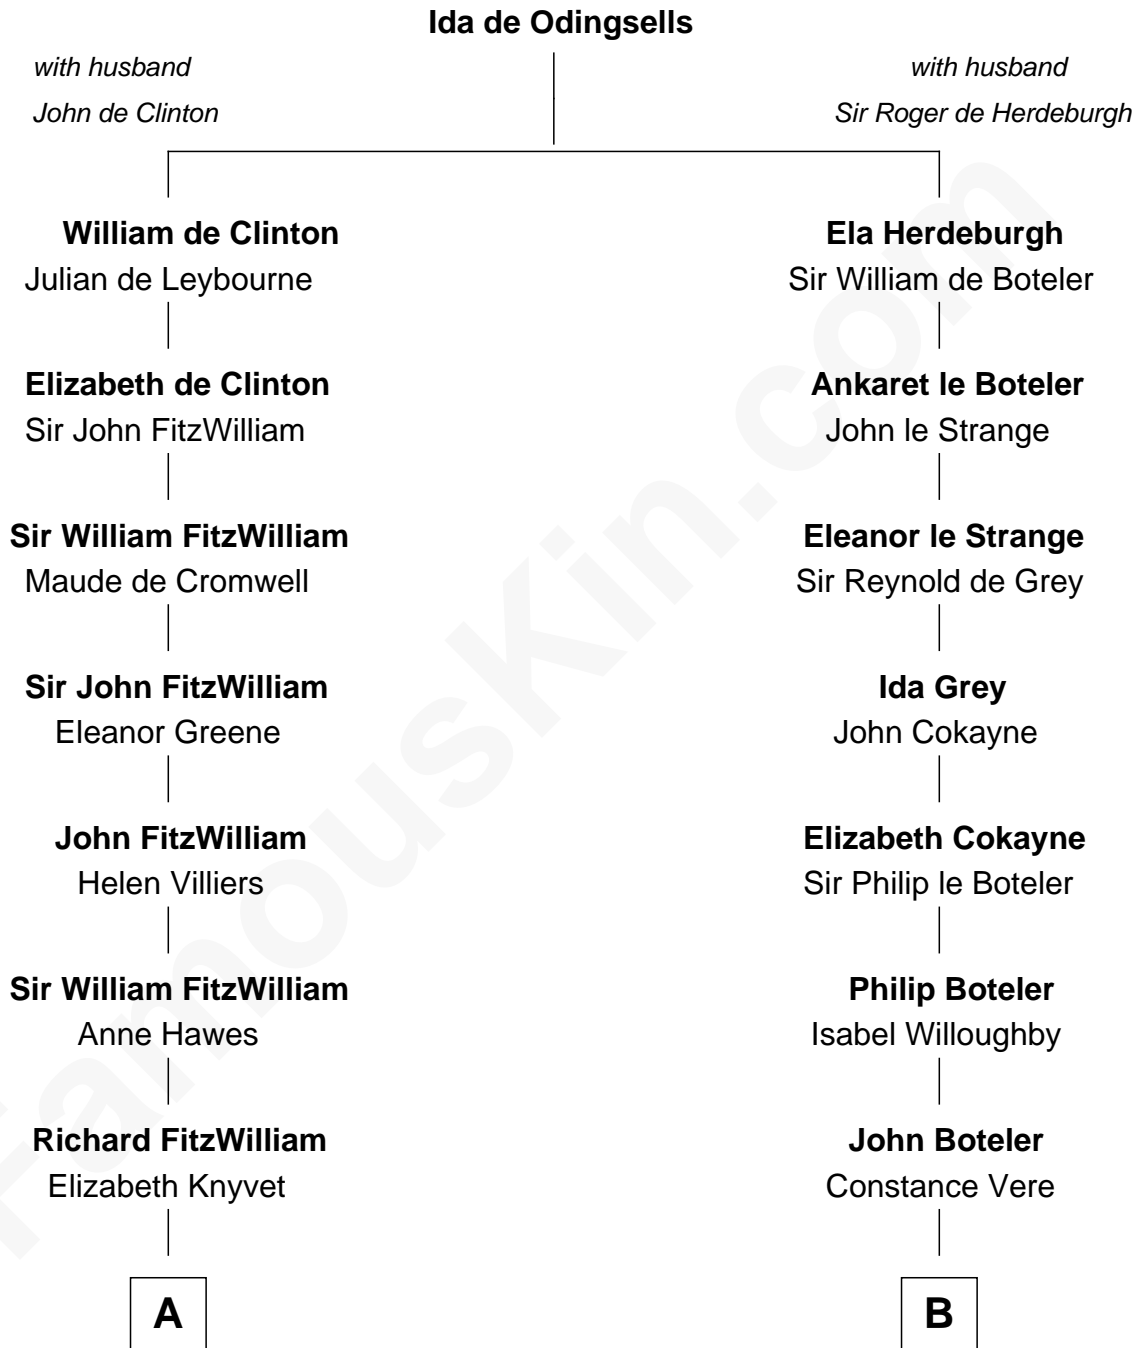

FamousKin.com

Relationship Chart of

Abigail (Smith) Adams

First Lady of President John Adams

14th cousin 5 times removed of

Hetty Green

"The Witch of Wall Street"

C

Gideon Howland
Mehitable Howland

Abby Slocum Howland
Edward Mott Robinson

Hetty Green

"The Witch of Wall Street"

FamousKin.com