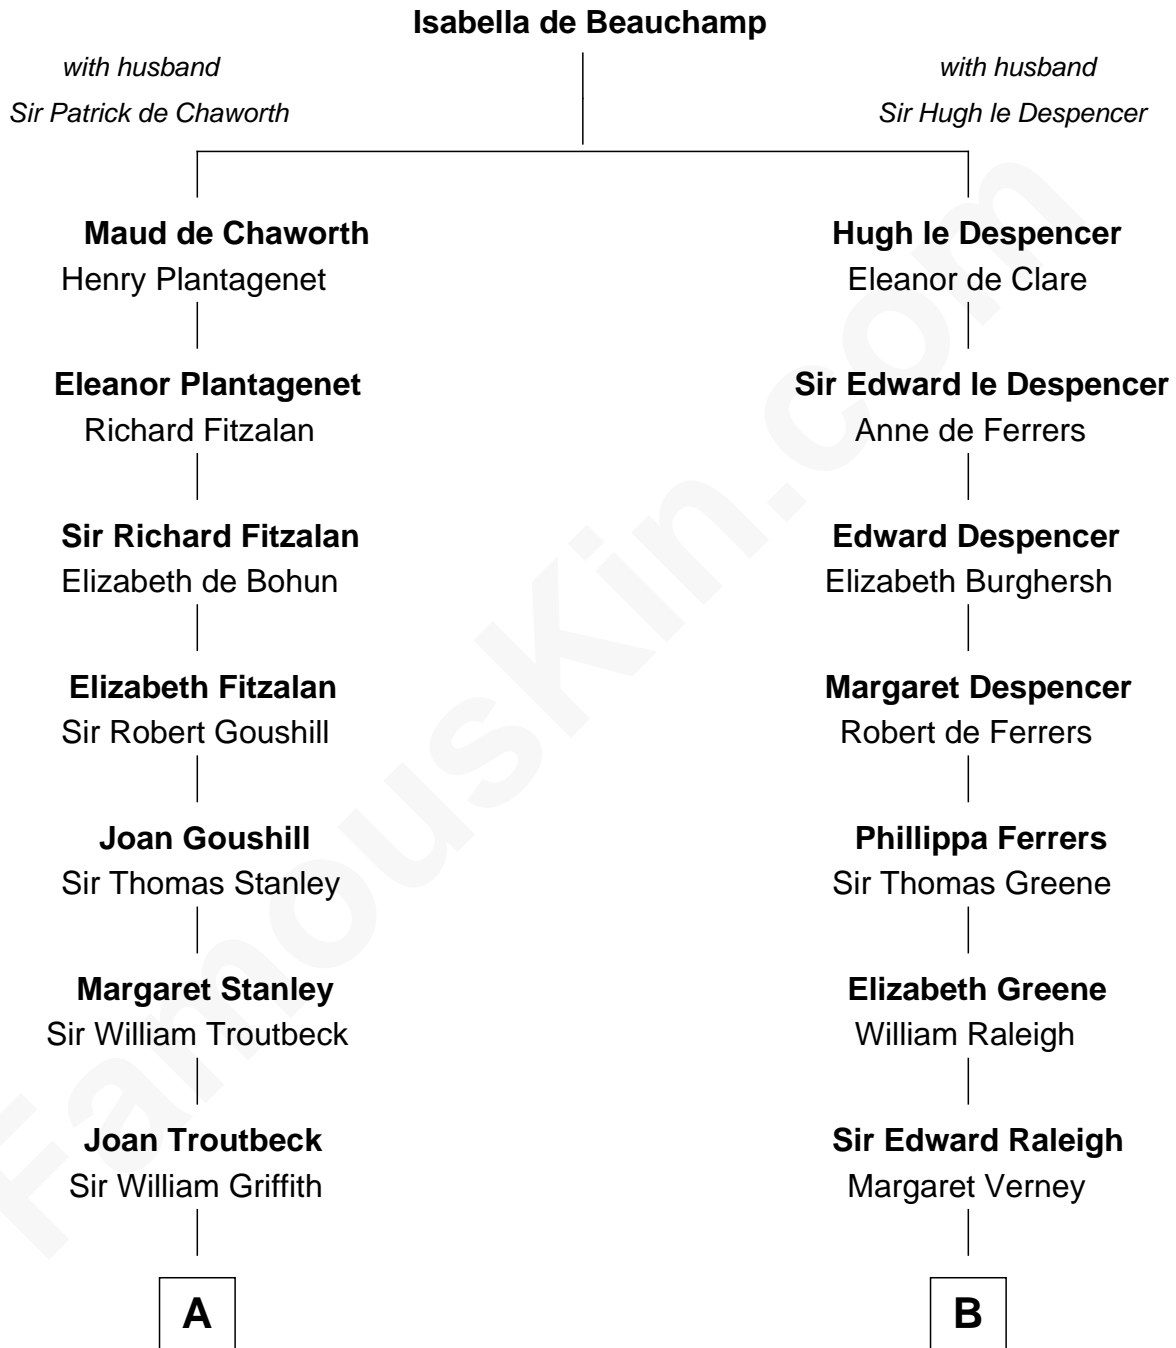

FamousKin.com

Relationship Chart of

Abigail (Smith) Adams

First Lady of President John Adams

16th cousin 3 times removed of

Shanghai Pierce
Texas Cattleman

C

Susanna Stoddard

Isaac Pearce

Jonathan D. Pearce

Hanna Phillips Head

Shanghai Pierce

Texas Cattleman

FamousKin.com