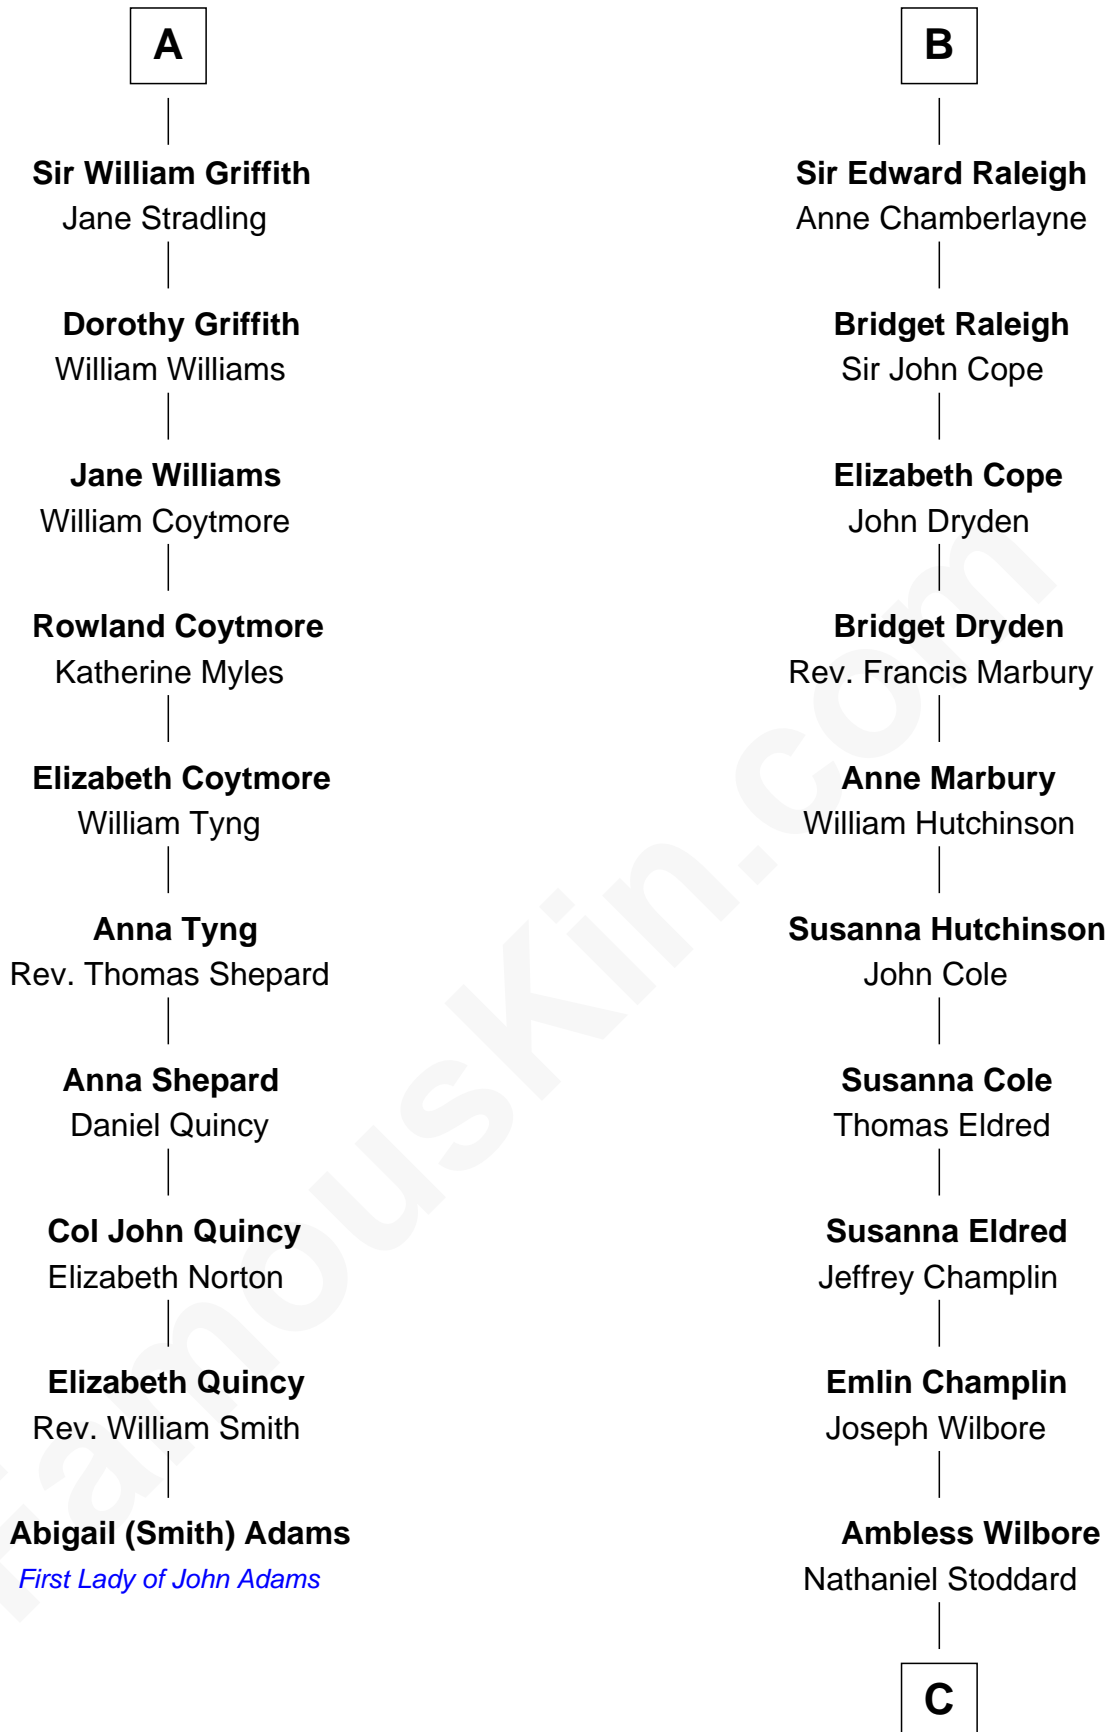

FamousKin.com

Relationship Chart of

Abigail (Smith) Adams

First Lady of President John Adams

16th cousin 3 times removed of

Shanghai Pierce
Texas Cattleman

C

Susanna Stoddard

Isaac Pearce

Jonathan D. Pearce

Hanna Phillips Head

Shanghai Pierce

Texas Cattleman

FamousKin.com