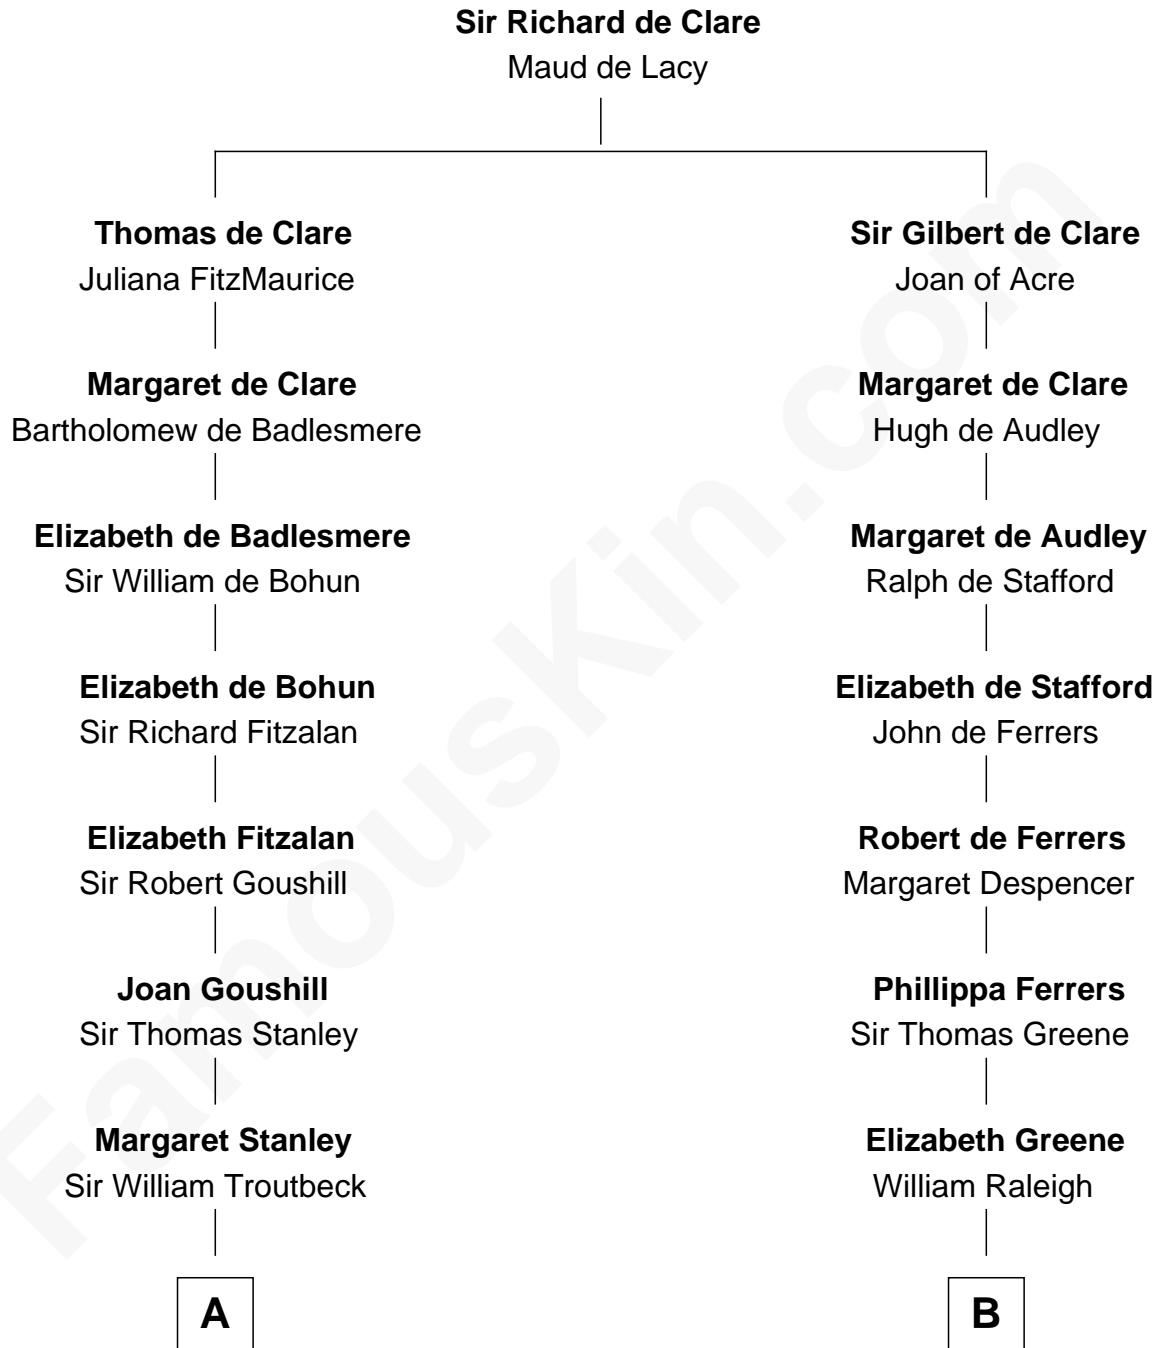

# FamousKin.com

## Relationship Chart of

### Abigail (Smith) Adams

First Lady of President John Adams

17th cousin 3 times removed of

**Shanghai Pierce**  
Texas Cattleman

**C**

**Ambless Wilbore**  
Nathaniel Stoddard

**Susanna Stoddard**  
Isaac Pearce

**Jonathan D. Pearce**  
Hanna Phillips Head

**Shanghai Pierce**  
*Texas Cattleman*

FamousKin.com