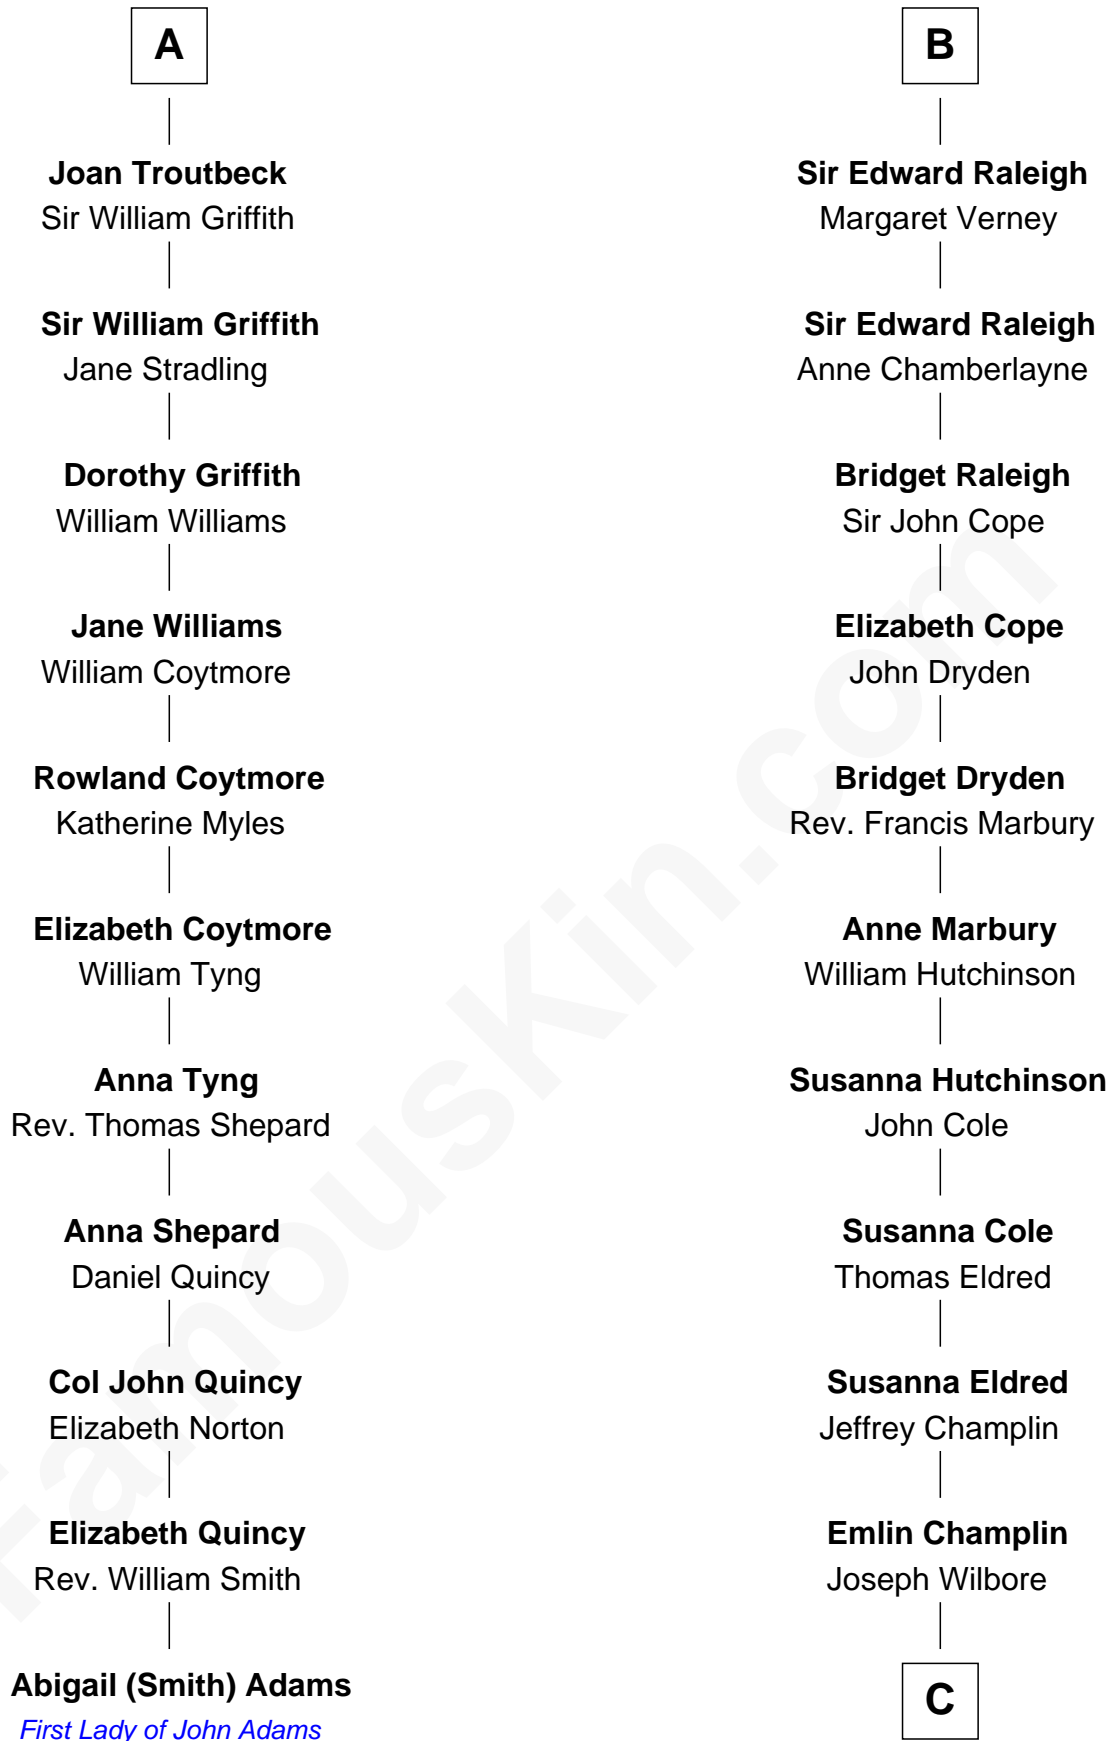

## Relationship Chart of

### Abigail (Smith) Adams

First Lady of President John Adams

17th cousin 3 times removed of

**Shanghai Pierce**  
Texas Cattleman

**C**

**Ambless Wilbore**  
Nathaniel Stoddard

**Susanna Stoddard**  
Isaac Pearce

**Jonathan D. Pearce**  
Hanna Phillips Head

**Shanghai Pierce**  
*Texas Cattleman*

FamousKin.com