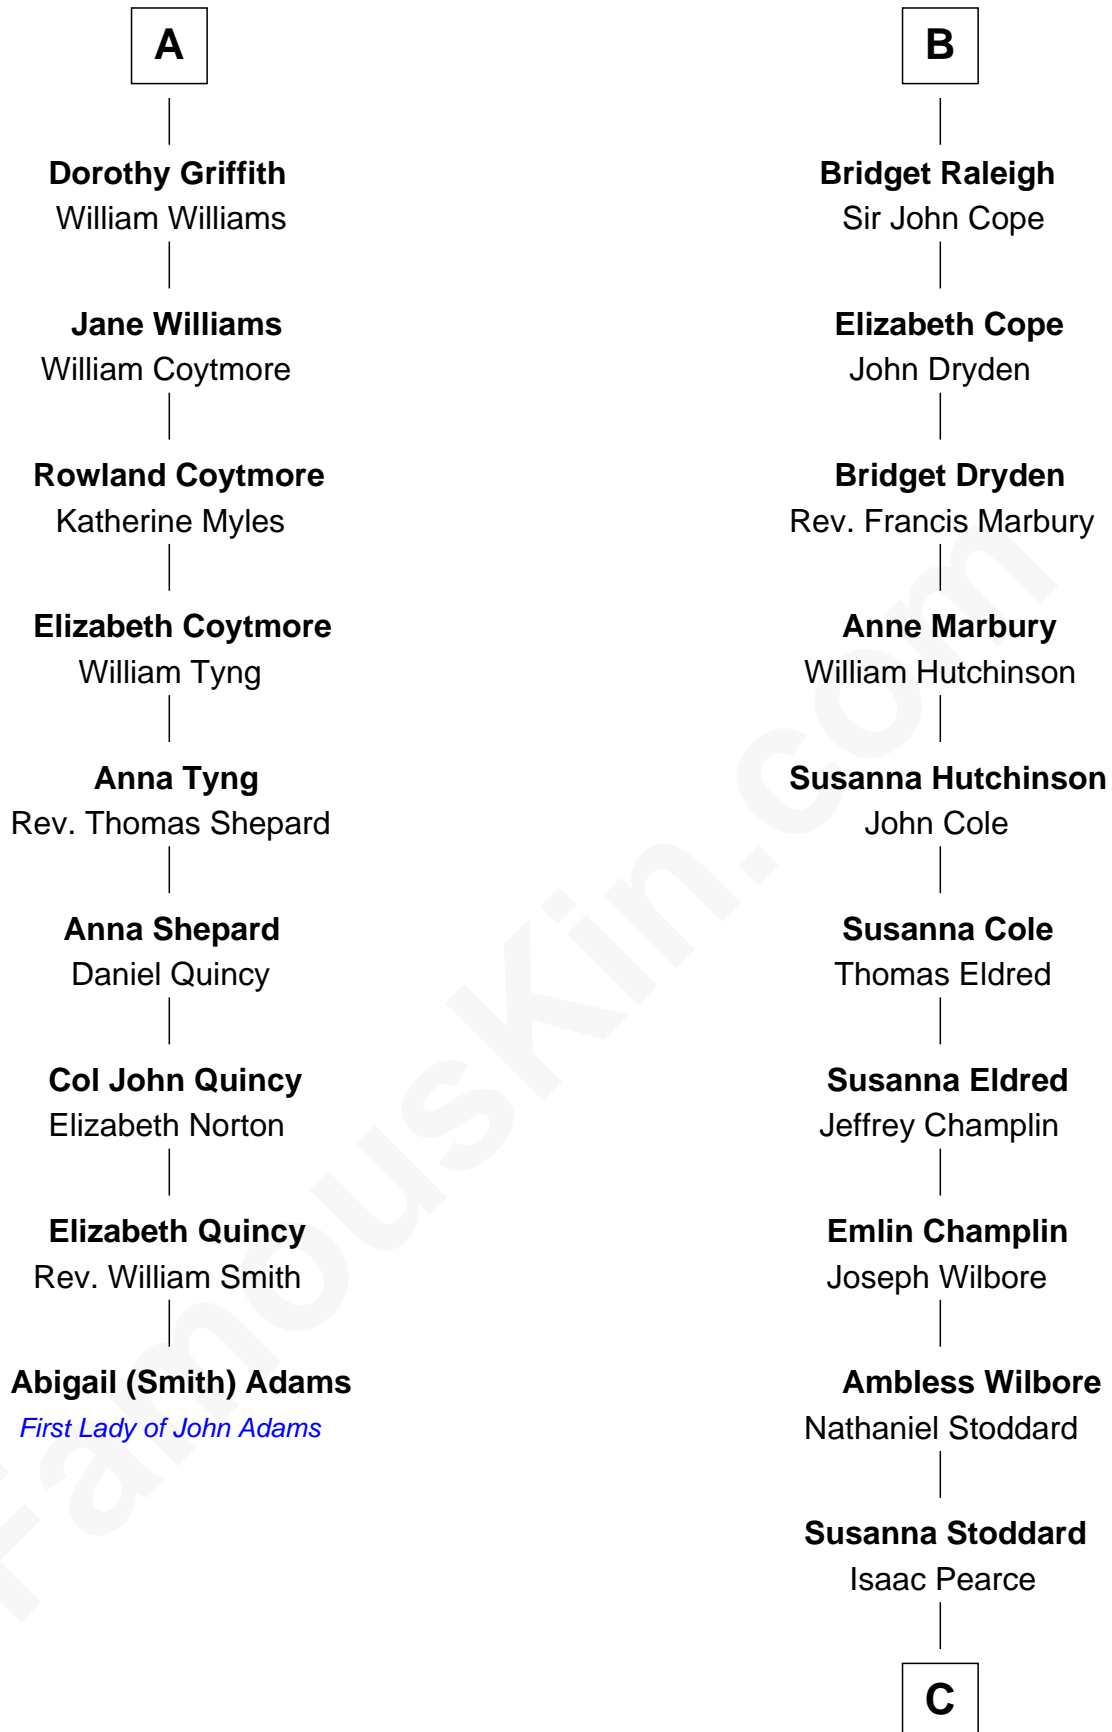

FamousKin.com

Relationship Chart of

Abigail (Smith) Adams

First Lady of President John Adams

15th cousin 3 times removed of

Shanghai Pierce

Texas Cattleman

Edmund Fitzalan

Alice de Warenne

Richard Fitzalan
Eleanor Plantagenet

Sir Richard Fitzalan
Elizabeth de Bohun

Elizabeth Fitzalan
Sir Robert Goushill

Joan Goushill
Sir Thomas Stanley

Margaret Stanley
Sir William Troutbeck

Joan Troutbeck
Sir William Griffith

Sir William Griffith
Jane Stradling

A

Mary Fitzalan
John le Strange

Ankaret le Strange
Sir Richard Talbot

Mary Talbot
Sir Thomas Greene

Sir Thomas Greene
Phillippa Ferrers

Elizabeth Greene
William Raleigh

Sir Edward Raleigh
Margaret Verney

Sir Edward Raleigh
Anne Chamberlayne

B

C

Jonathan D. Pearce
Hanna Phillips Head

Shanghai Pierce
Texas Cattleman

FamousKin.com